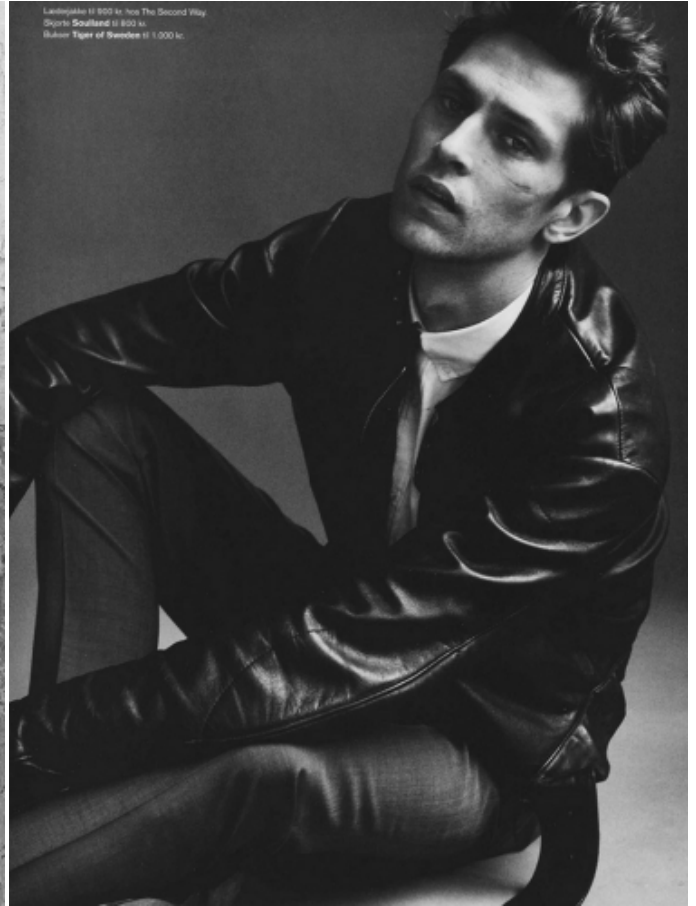

MATHIAS LAURIDSEN

HEIGHT: 6'1" / 186 CM   WAIST: 31" / 81 CM   SHOES: 11 US / 44 EU   HAIR: BROWN / CASTAÑO   EYES: HAZEL / AVELLANA