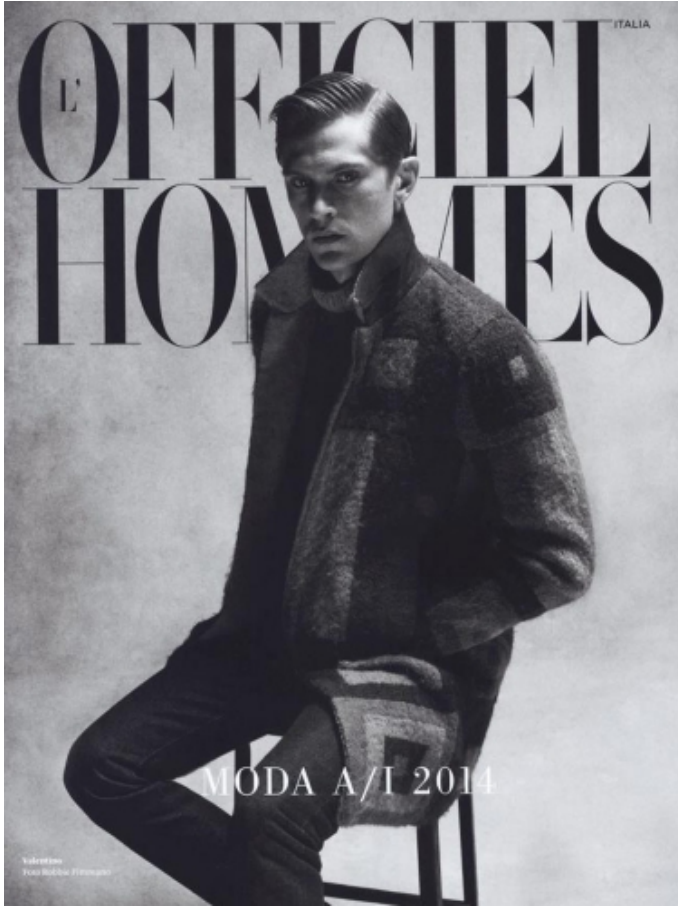

MATHIAS LAURIDSEN

HEIGHT: 6'1" / 186 CM   WAIST: 31" / 81 CM   SHOES: 11 US / 44 EU   HAIR: BROWN / CASTAÑO   EYES: HAZEL / AVELLANA

WWW.SIGHT-MANAGEMENT.COM Pº DE GRACIA 37 PH +34 932 722 434