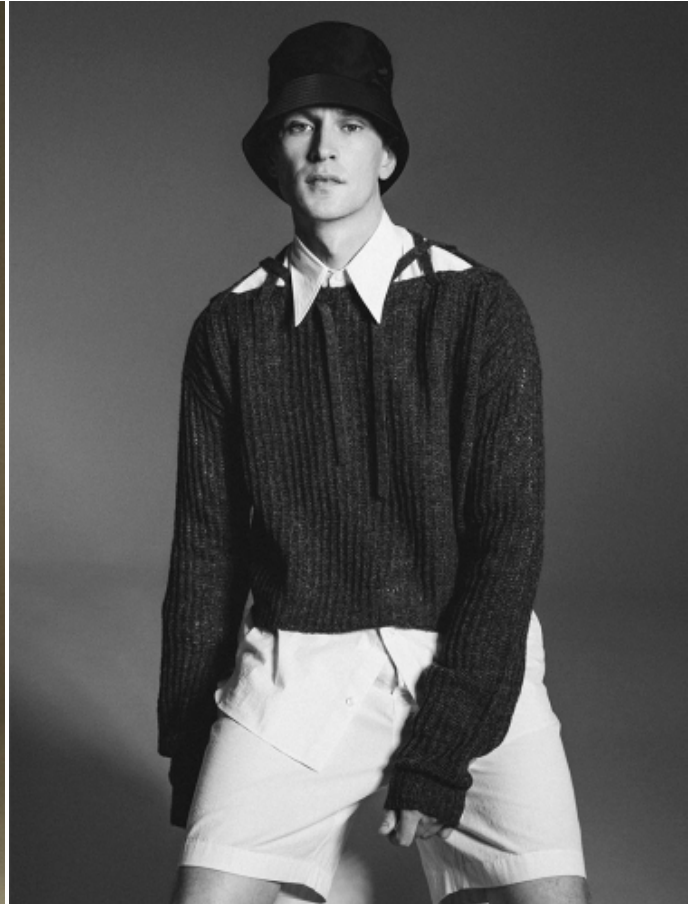

MATHIAS LAURIDSEN

HEIGHT: 6'1" / 186 CM   WAIST: 31" / 81 CM   SHOES: 11 US / 44 EU   HAIR: BROWN / CASTAÑO   EYES: HAZEL / AVELLANA