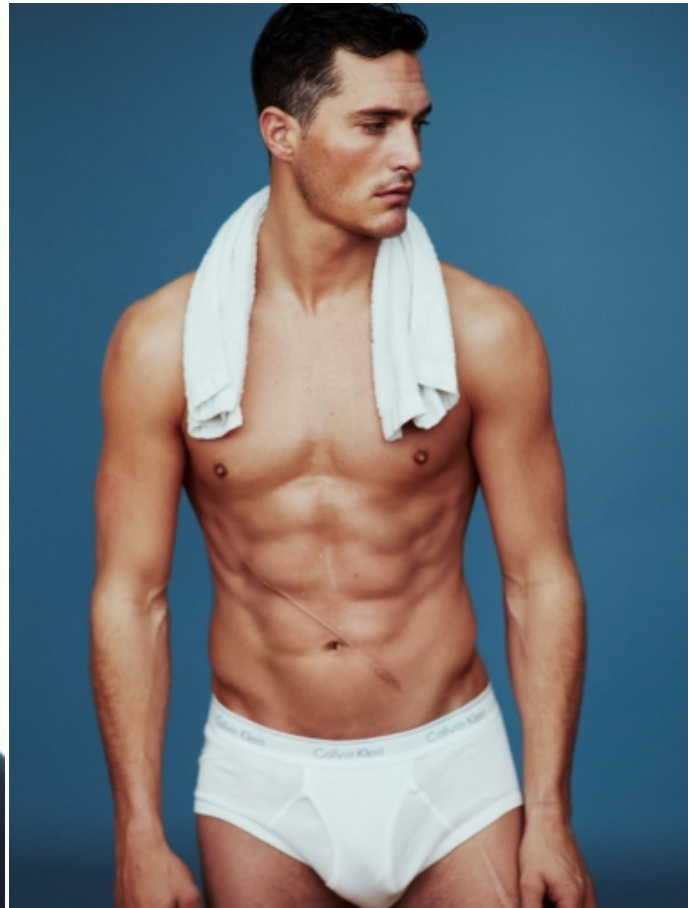

OLLIE EDWARDS

HEIGHT: 6'2" / 188 CM   CHEST: 37" / 96 CM   WAIST: 31" / 79 CM   SHOES: 11 US / 44 EU   HAIR: CHESTNUT / CASTAÑO   EYES: BLUE / AZULES