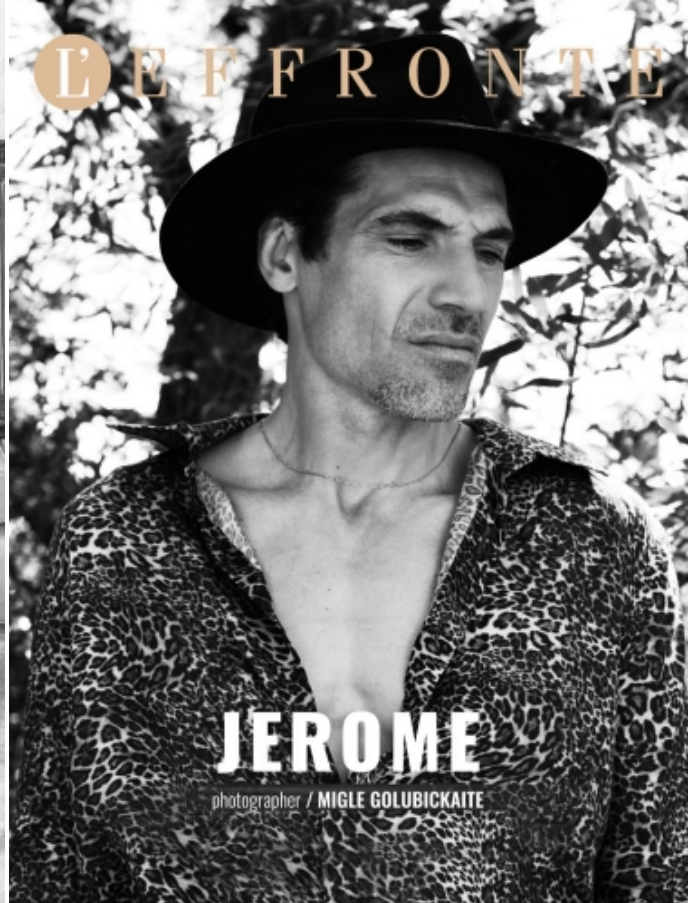

JEROME ADAMOLI

HEIGHT: 6' 0" / 184 CM CHEST: 38" / 97 CM WAIST: 31" / 80 CM SHOES: 11 US / 44 EU HAIR: BROWN / CASTAÑO EYES: BLUE / AZULES

JEROME ADAMOLI

HEIGHT: 6'0" / 184 CM CHEST: 38" / 97 CM WAIST: 31" / 80 CM SHOES: 11 US / 44 EU HAIR: BROWN / CASTAÑO EYES: BLUE / AZULES

JEROME ADAMOLI

HEIGHT: 6' 0" / 184 CM CHEST: 38" / 97 CM WAIST: 31" / 80 CM SHOES: 11 US / 44 EU HAIR: BROWN / CASTAÑO EYES: BLUE / AZULES

JEROME ADAMOLI

HEIGHT: 6' 0" / 184 CM CHEST: 38" / 97 CM WAIST: 31" / 80 CM SHOES: 11 US / 44 EU HAIR: BROWN / CASTAÑO EYES: BLUE / AZULES