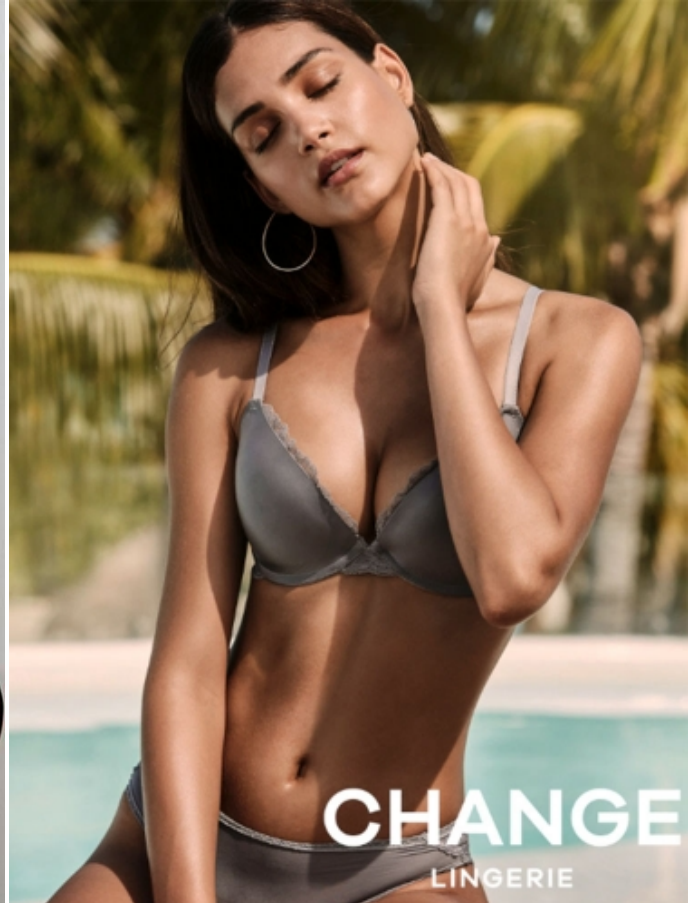

EVELYN

HEIGHT: 6'0" / 184 CM BUST: 33" / 85 CM WAIST: 24" / 61 CM HIPS: 36" / 92 CM SHOES: 10.5 US / 41 EU HAIR: BROWN / CASTAÑO EYES: GREEN / VERDES

EVELYN

HEIGHT: 6'0" / 184 CM BUST: 33" / 85 CM WAIST: 24" / 61 CM HIPS: 36" / 92 CM SHOES: 10.5 US / 41 EU HAIR: BROWN / CASTAÑO EYES: GREEN / VERDES