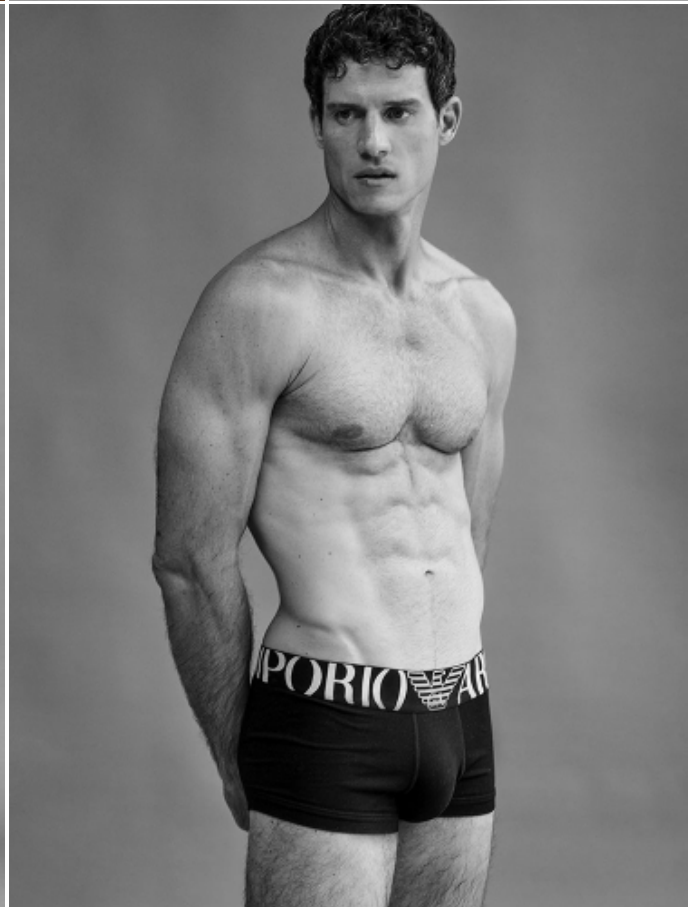

IVAN NODA

HEIGHT: 6' 1" / 186 CM CHEST: 40" / 103 CM WAIST: 30" / 78 CM HIPS: 36" / 92 CM SHOES: 11 US / 44 EU HAIR: BROWN / CASTAÑO EYES: BLUE / AZULES

IVAN NODA

HEIGHT: 6' 1" / 186 CM CHEST: 40" / 103 CM WAIST: 30" / 78 CM HIPS: 36" / 92 CM SHOES: 11 US / 44 EU HAIR: BROWN / CASTAÑO EYES: BLUE / AZULES