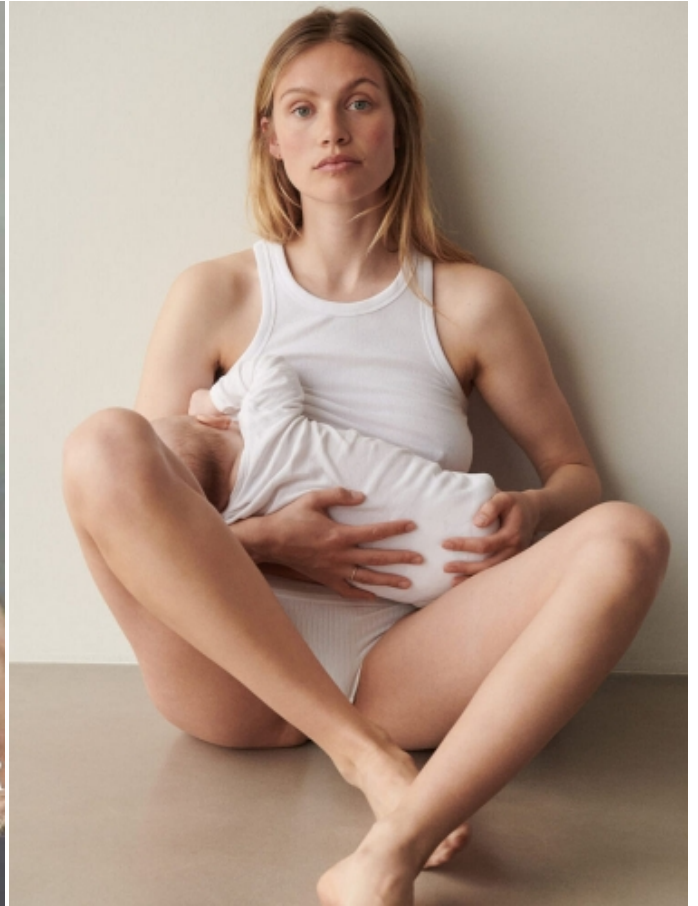

CAROLINE CORINTH

HEIGHT: 5'10" / 177 CM BUST: 33" / 84 CM WAIST: 22" / 58 CM HIPS: 35" / 90 CM SHOES: 8 US / 39 EU HAIR: DARK BLOND / RUBIO OSCURO EYES: BLUE / AZULES

CAROLINE CORINTH

HEIGHT: 5'10" / 177 CM BUST: 33" / 84 CM WAIST: 22" / 58 CM HIPS: 35" / 90 CM SHOES: 8 US / 39 EU HAIR: DARK BLOND / RUBIO OSCURO EYES: BLUE / AZULES