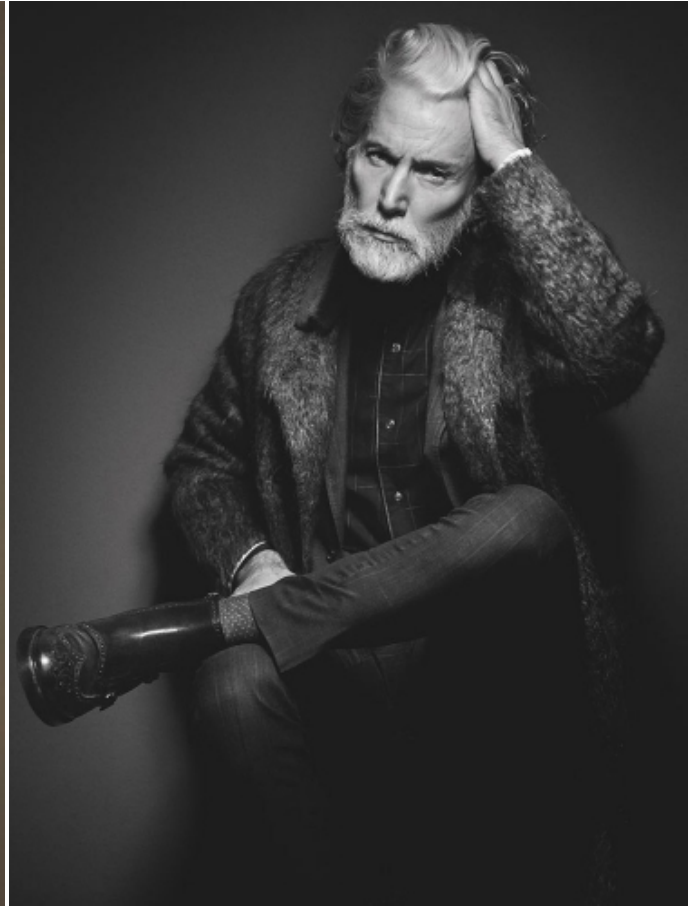

AIDEN BRADY

HEIGHT: 6' 1" / 186 CM CHEST: 40" / 102 CM WAIST: 32" / 82 CM SHOES: 12 US / 45 EU HAIR: SALT AND PEPPER / GRIS EYES: BLUE / AZULES

SHADOWPLAY

Aiden
Brady

AIDEN BRADY

HEIGHT: 6' 1" / 186 CM CHEST: 40" / 102 CM WAIST: 32" / 82 CM SHOES: 12 US / 45 EU HAIR: SALT AND PEPPER / GRIS EYES: BLUE / AZULES

AIDEN BRADY

HEIGHT: 6' 1" / 186 CM CHEST: 40" / 102 CM WAIST: 32" / 82 CM SHOES: 12 US / 45 EU HAIR: SALT AND PEPPER / GRIS EYES: BLUE / AZULES

AIDEN BRADY

HEIGHT: 6' 1" / 186 CM CHEST: 40" / 102 CM WAIST: 32" / 82 CM SHOES: 12 US / 45 EU HAIR: SALT AND PEPPER / GRIS EYES: BLUE / AZULES