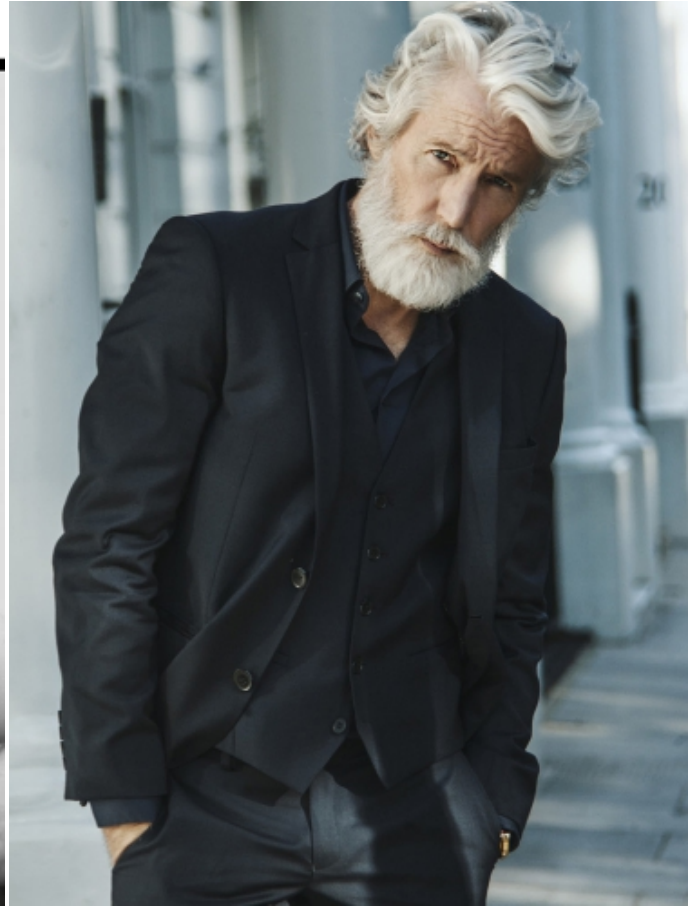

AIDEN BRADY

HEIGHT: 6' 1" / 186 CM CHEST: 40" / 102 CM WAIST: 32" / 82 CM SHOES: 12 US / 45 EU HAIR: SALT AND PEPPER / GRIS EYES: BLUE / AZULES

SHADOWPLAY

Aiden
Brady

AIDEN BRADY

HEIGHT: 6' 1" / 186 CM CHEST: 40" / 102 CM WAIST: 32" / 82 CM SHOES: 12 US / 45 EU HAIR: SALT AND PEPPER / GRIS EYES: BLUE / AZULES

AIDEN BRADY

HEIGHT: 6' 1" / 186 CM CHEST: 40" / 102 CM WAIST: 32" / 82 CM SHOES: 12 US / 45 EU HAIR: SALT AND PEPPER / GRIS EYES: BLUE / AZULES

AIDEN BRADY

HEIGHT: 6' 1" / 186 CM CHEST: 40" / 102 CM WAIST: 32" / 82 CM SHOES: 12 US / 45 EU HAIR: SALT AND PEPPER / GRIS EYES: BLUE / AZULES