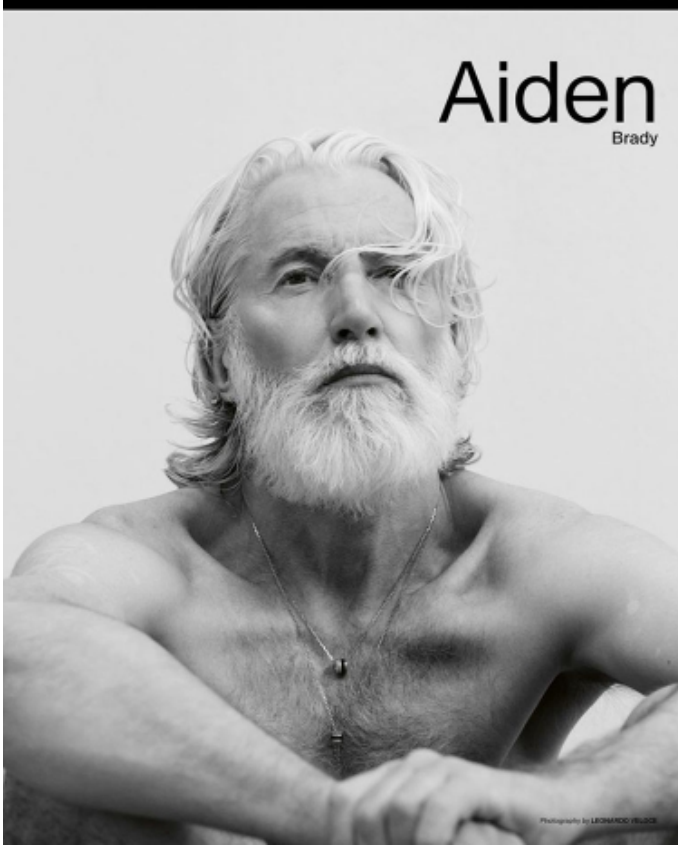

AIDEN BRADY

HEIGHT: 6' 1" / 186 CM CHEST: 40" / 102 CM WAIST: 32" / 82 CM SHOES: 12 US / 45 EU HAIR: SALT AND PEPPER / GRIS EYES: BLUE / AZULES

SHADOWPLAY

Aiden
Brady

AIDEN BRADY

HEIGHT: 6' 1" / 186 CM CHEST: 40" / 102 CM WAIST: 32" / 82 CM SHOES: 12 US / 45 EU HAIR: SALT AND PEPPER / GRIS EYES: BLUE / AZULES

AIDEN BRADY

HEIGHT: 6' 1" / 186 CM CHEST: 40" / 102 CM WAIST: 32" / 82 CM SHOES: 12 US / 45 EU HAIR: SALT AND PEPPER / GRIS EYES: BLUE / AZULES

AIDEN BRADY

HEIGHT: 6' 1" / 186 CM CHEST: 40" / 102 CM WAIST: 32" / 82 CM SHOES: 12 US / 45 EU HAIR: SALT AND PEPPER / GRIS EYES: BLUE / AZULES