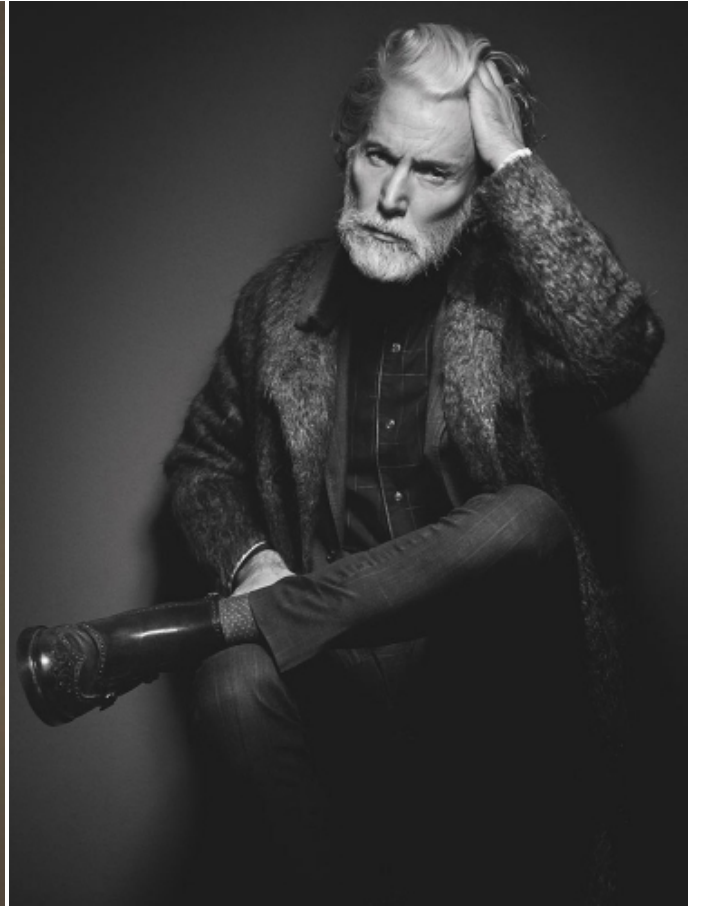

AIDEN BRADY

HEIGHT: 6' 1" / 186 CM CHEST: 40" / 102 CM WAIST: 32" / 82 CM SHOES: 12 US / 45 EU HAIR: SALT AND PEPPER / GRIS EYES: BLUE / AZULES

SHADOWPLAY

Aiden
Brady

AIDEN BRADY

HEIGHT: 6' 1" / 186 CM CHEST: 40" / 102 CM WAIST: 32" / 82 CM SHOES: 12 US / 45 EU HAIR: SALT AND PEPPER / GRIS EYES: BLUE / AZULES

AIDEN BRADY

HEIGHT: 6' 1" / 186 CM CHEST: 40" / 102 CM WAIST: 32" / 82 CM SHOES: 12 US / 45 EU HAIR: SALT AND PEPPER / GRIS EYES: BLUE / AZULES

AIDEN BRADY

HEIGHT: 6' 1" / 186 CM CHEST: 40" / 102 CM WAIST: 32" / 82 CM SHOES: 12 US / 45 EU HAIR: SALT AND PEPPER / GRIS EYES: BLUE / AZULES