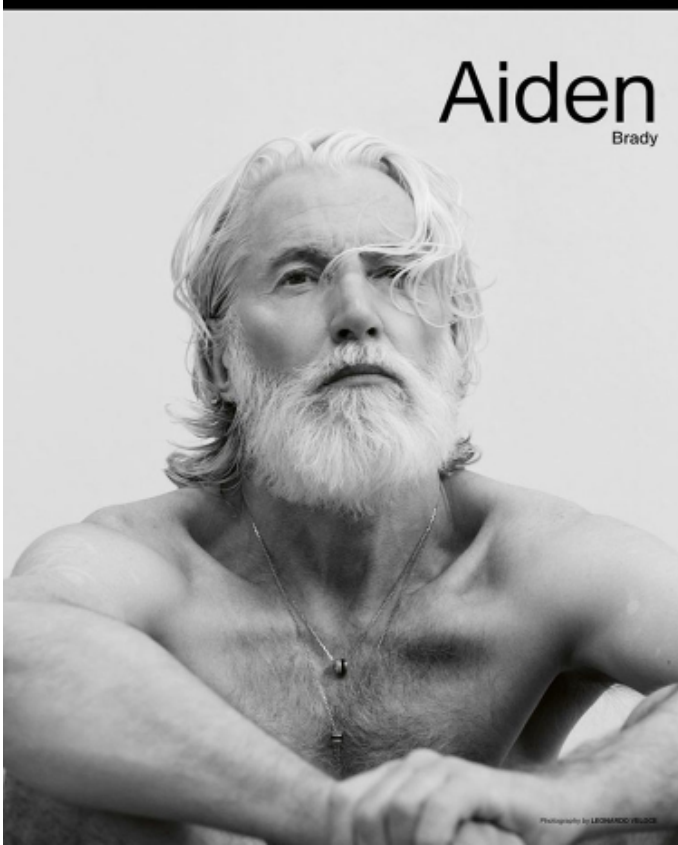

# AIDEN BRADY

HEIGHT: 6' 1" / 186 CM    CHEST: 40" / 102 CM    WAIST: 32" / 82 CM    SHOES: 12 US / 45 EU    HAIR: SALT AND PEPPER / GRIS    EYES: BLUE / AZULES

SHADOWPLAY

Aiden  
Brady

# AIDEN BRADY

HEIGHT: 6' 1" / 186 CM   CHEST: 40" / 102 CM   WAIST: 32" / 82 CM   SHOES: 12 US / 45 EU   HAIR: SALT AND PEPPER / GRIS   EYES: BLUE / AZULES