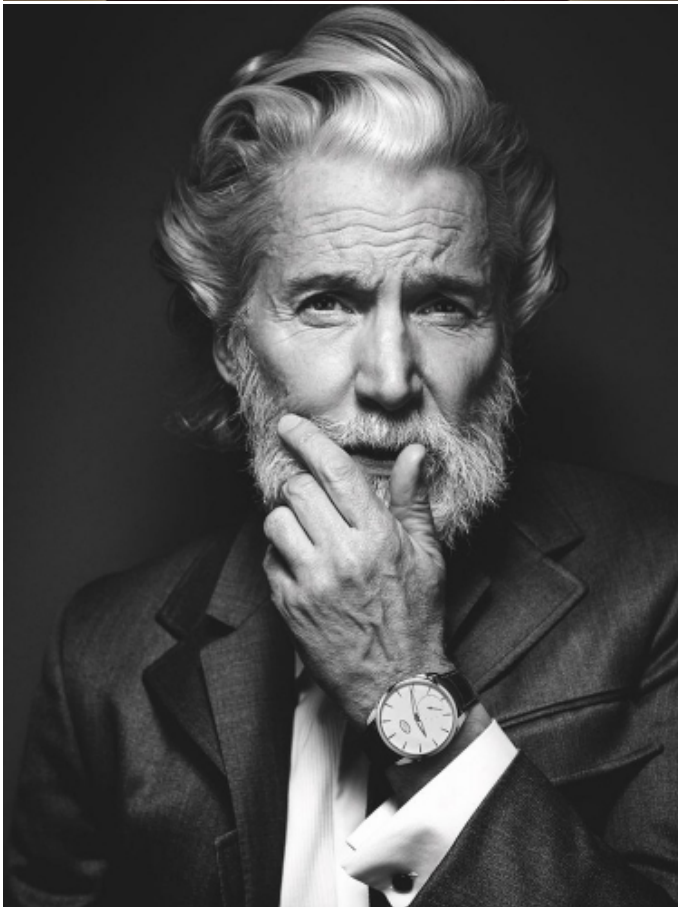

AIDEN BRADY

HEIGHT: 6' 1" / 186 CM CHEST: 40" / 102 CM WAIST: 32" / 82 CM SHOES: 12 US / 45 EU HAIR: SALT AND PEPPER / GRIS EYES: BLUE / AZULES

SHADOWPLAY

Aiden
Brady

AIDEN BRADY

HEIGHT: 6' 1" / 186 CM CHEST: 40" / 102 CM WAIST: 32" / 82 CM SHOES: 12 US / 45 EU HAIR: SALT AND PEPPER / GRIS EYES: BLUE / AZULES

AIDEN BRADY

HEIGHT: 6' 1" / 186 CM CHEST: 40" / 102 CM WAIST: 32" / 82 CM SHOES: 12 US / 45 EU HAIR: SALT AND PEPPER / GRIS EYES: BLUE / AZULES

AIDEN BRADY

HEIGHT: 6' 1" / 186 CM CHEST: 40" / 102 CM WAIST: 32" / 82 CM SHOES: 12 US / 45 EU HAIR: SALT AND PEPPER / GRIS EYES: BLUE / AZULES