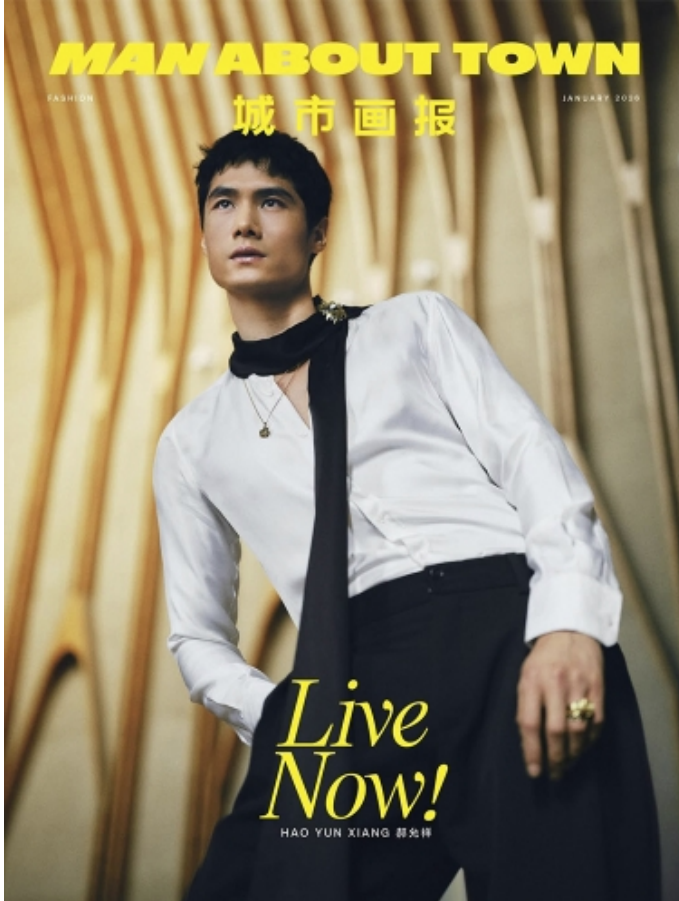

HAO YUN XIANG

HEIGHT: 6'2" / 189 CM   CHEST: 39" / 101 CM   WAIST: 29" / 76 CM   SHOES: 12 US / 45 EU   HAIR: BROWN / CASTAÑO   EYES: BROWN / MARRONES