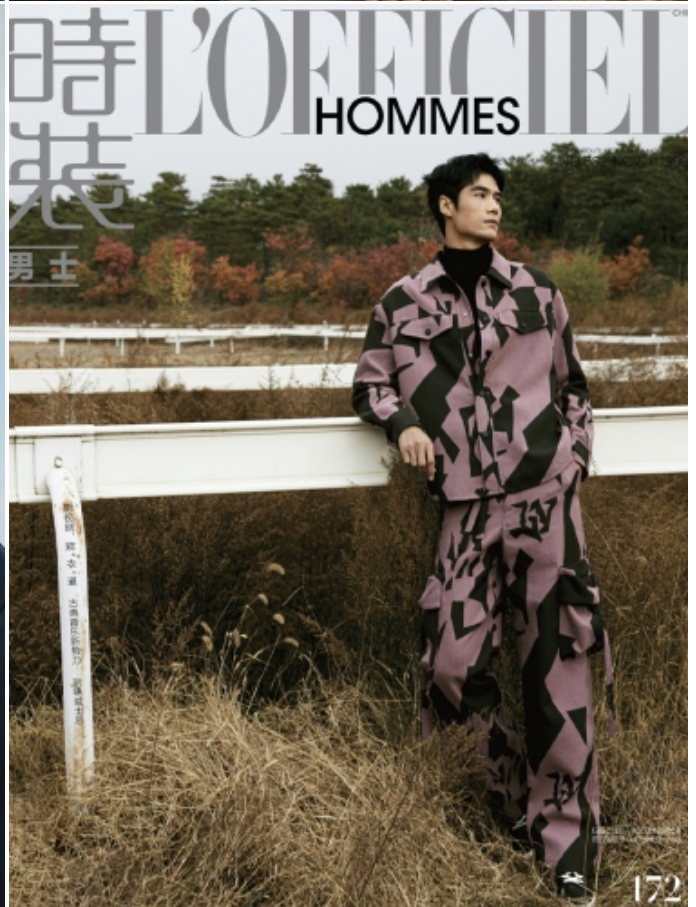

HAO YUN XIANG

HEIGHT: 6' 2" / 189 CM   CHEST: 39" / 101 CM   WAIST: 29" / 76 CM   SHOES: 12 US / 45 EU   HAIR: BROWN / CASTAÑO   EYES: BROWN / MARRONES