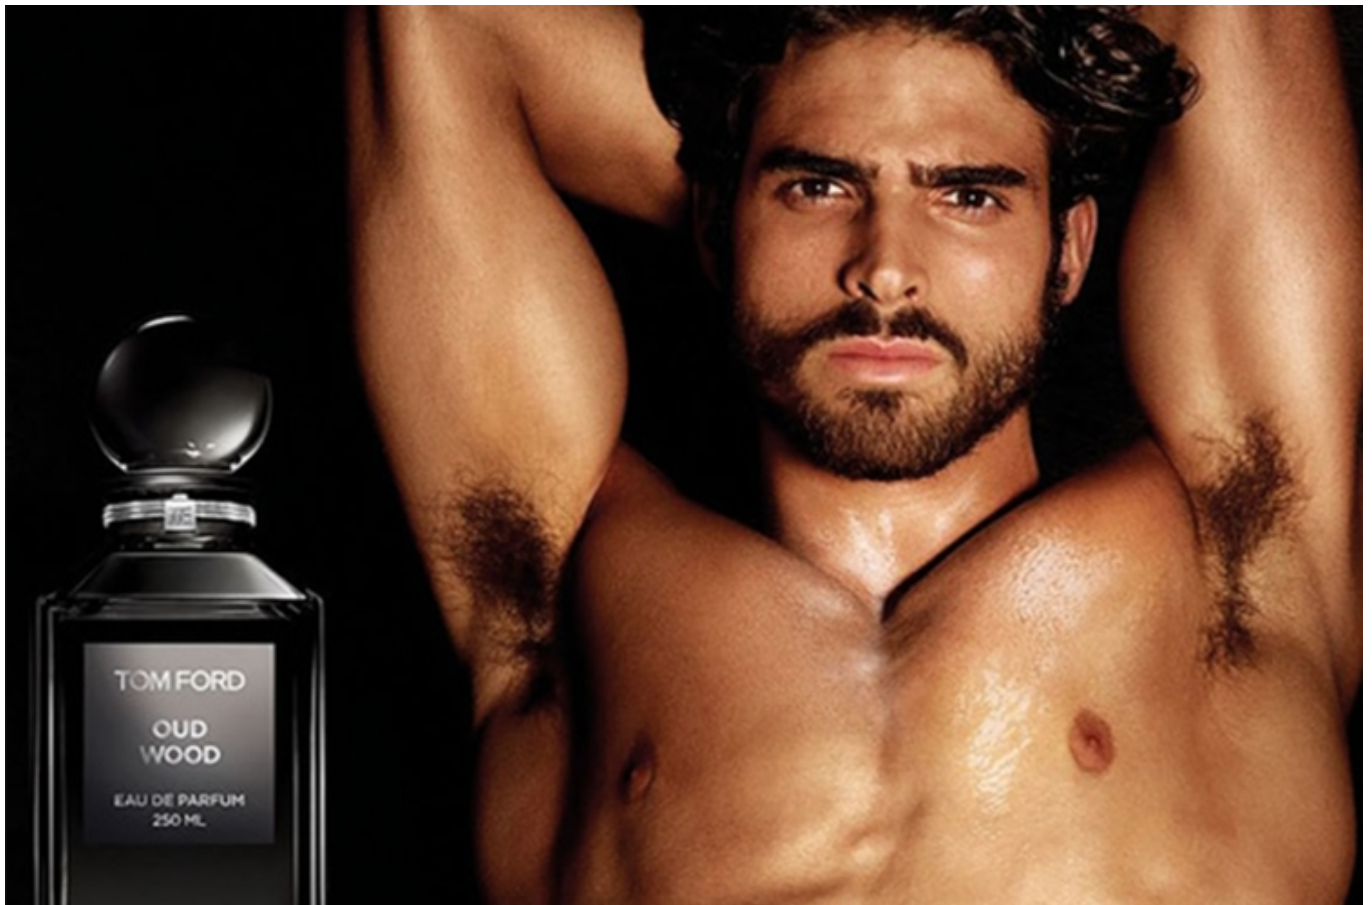

JUAN BETANCOURT

HEIGHT: 6'2" / 189 CM   CHEST: 38" / 98 CM   WAIST: 29" / 75 CM   HIPS: 32" / 83 CM   SHOES: 12 US / 45 EU   HAIR: BROWN / CASTAÑO   EYES: BROWN / MARRONES