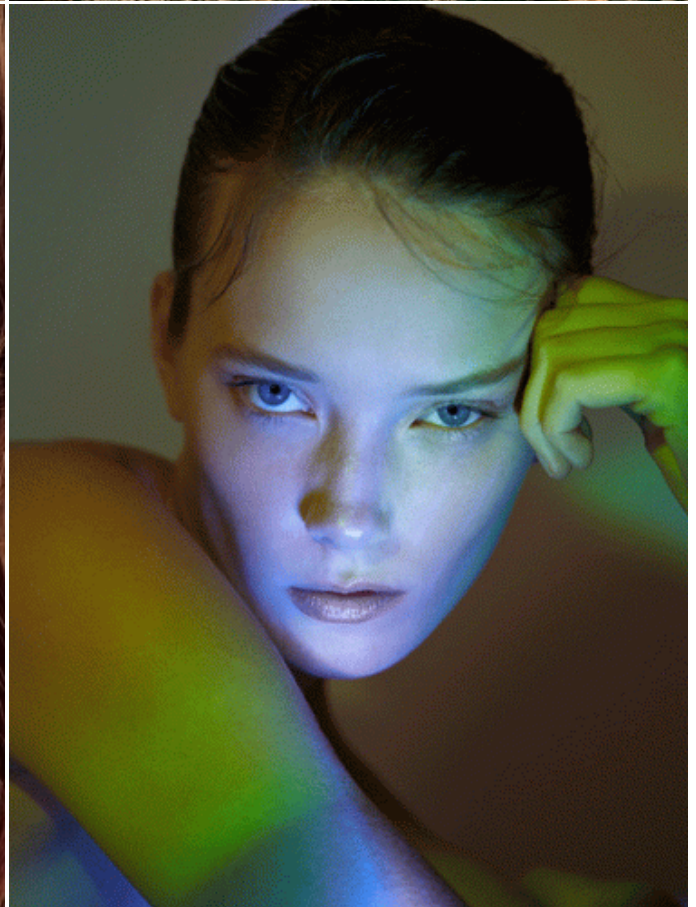

MILDRED GUSTAFSSON

HEIGHT: 5' 10" / 179 CM BUST: 32" / 82 CM WAIST: 23" / 59 CM HIPS: 37" / 95 CM SHOES: 10.5 US / 41 EU HAIR: LIGHT BROWN / CASTAÑO CLARO EYES: BLUE / AZULES