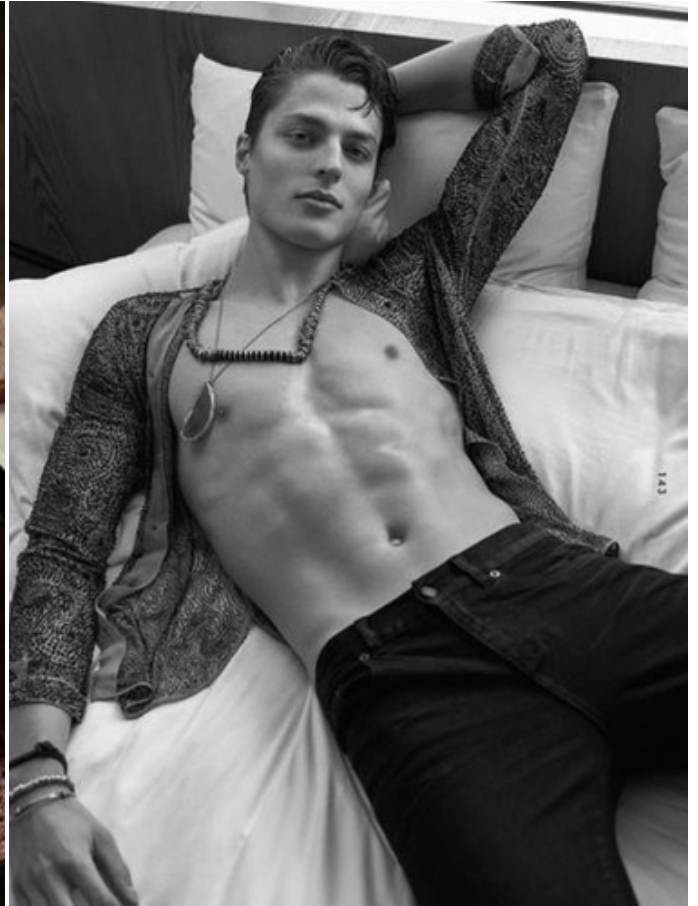

BRODIE SCOTT

HEIGHT: 6'2" / 188 CM   CHEST: 37" / 95 CM   WAIST: 31" / 79 CM   SHOES: 13 US / 46 EU   HAIR: BROWN / CASTAÑO   EYES: BLUE / AZULES