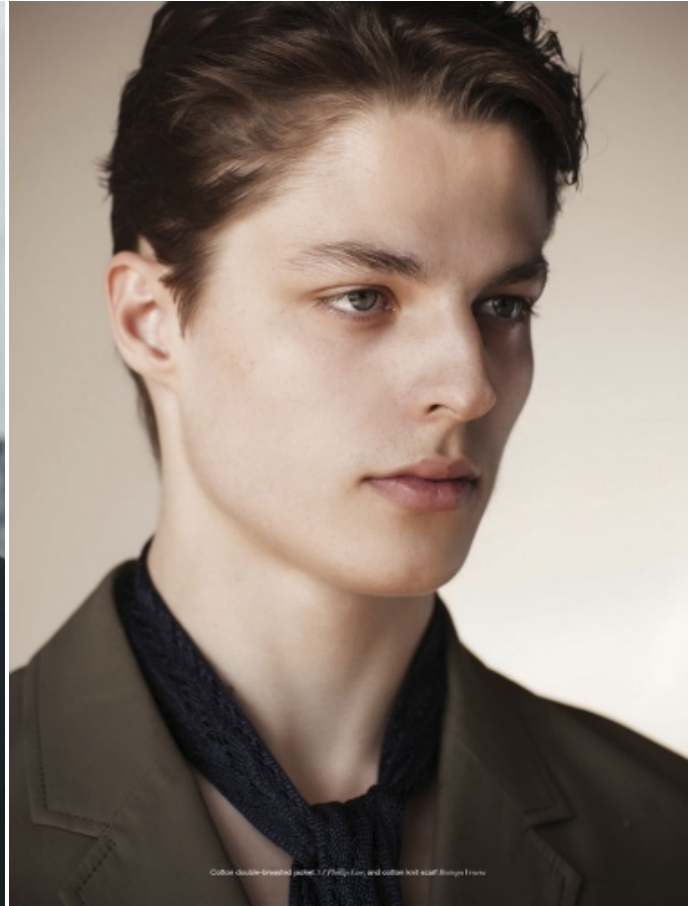

BRODIE SCOTT

HEIGHT: 6'2" / 188 CM   CHEST: 37" / 95 CM   WAIST: 31" / 79 CM   SHOES: 13 US / 46 EU   HAIR: BROWN / CASTAÑO   EYES: BLUE / AZULES