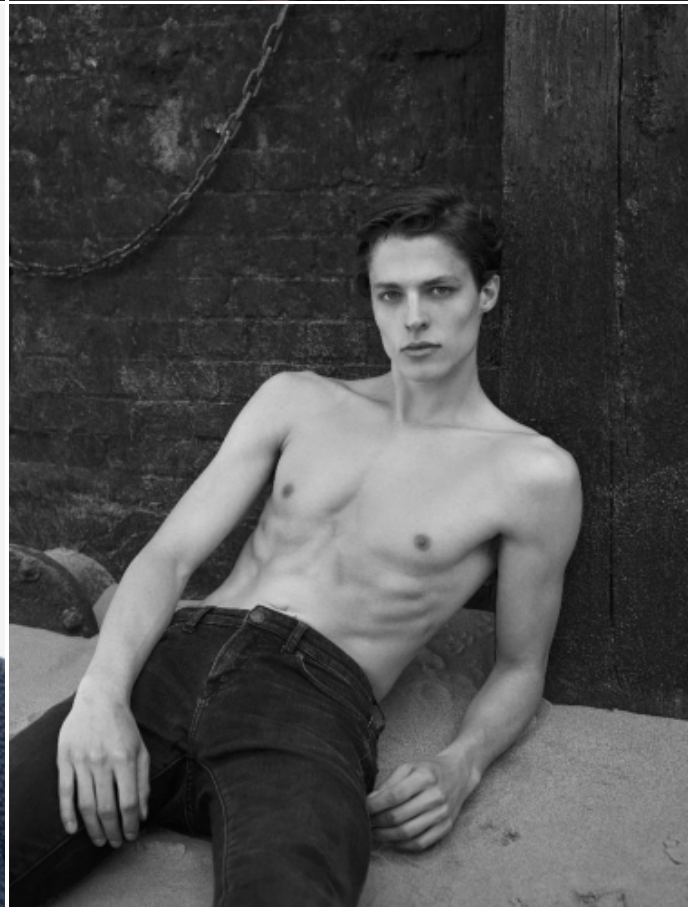

BRODIE SCOTT

HEIGHT: 6'2" / 188 CM   CHEST: 37" / 95 CM   WAIST: 31" / 79 CM   SHOES: 13 US / 46 EU   HAIR: BROWN / CASTAÑO   EYES: BLUE / AZULES