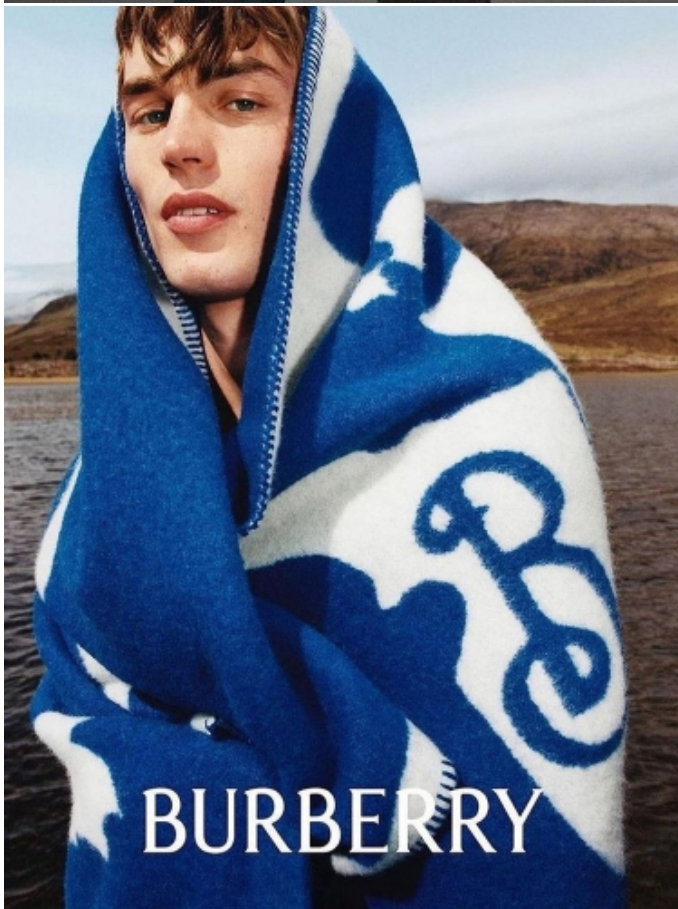

KIT BUTLER

HEIGHT: 6'2" / 188 CM   WAIST: 31" / 79 CM   SHOES: 11 US / 44 EU   HAIR: LIGHT BROWN / CASTAÑO CLARO   EYES: BROWN / MARRONES