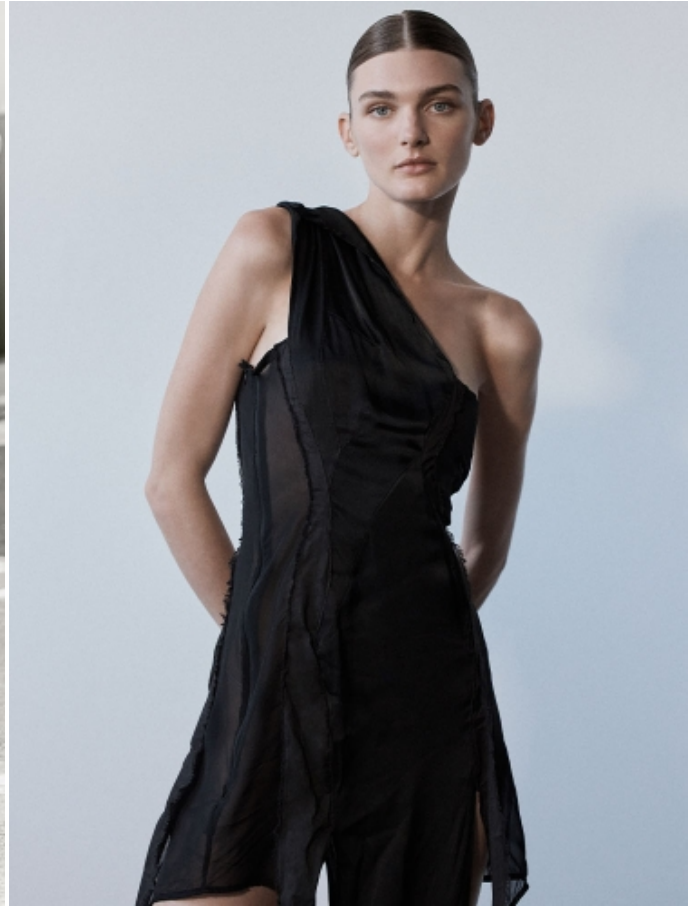

NASTYA ABRAMOVA

HEIGHT: 5'10" / 177 CM   BUST: 31" / 80 CM   WAIST: 22" / 58 CM   HIPS: 34" / 88 CM   SHOES: 8 US / 39 EU   HAIR: LIGHT BROWN / CASTAÑO CLARO   EYES: BLUE / AZULES