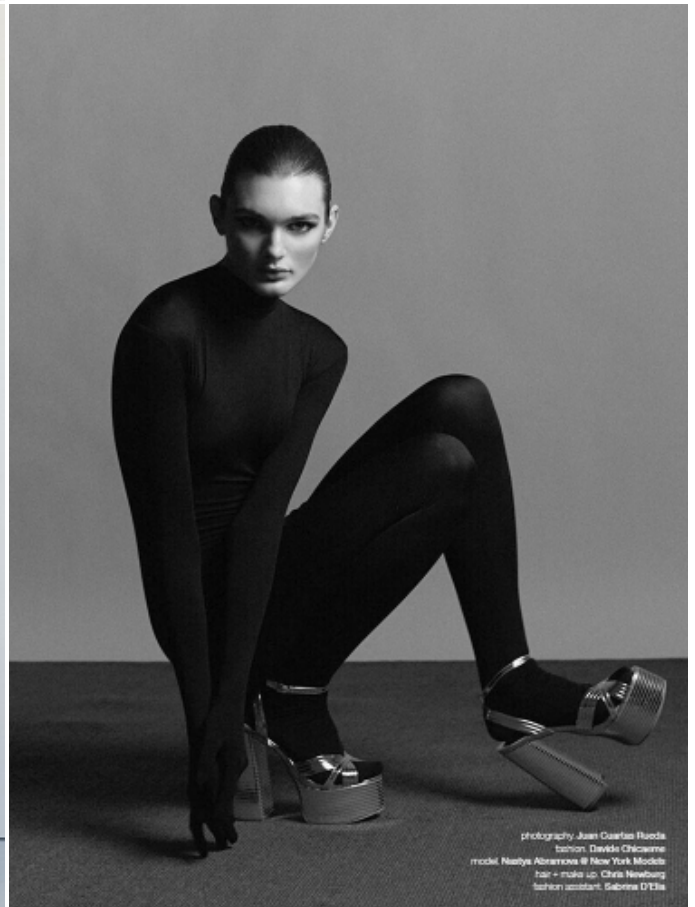

NASTYA ABRAMOVA

HEIGHT: 5'10" / 177 CM BUST: 31" / 80 CM WAIST: 22" / 58 CM HIPS: 34" / 88 CM SHOES: 8 US / 39 EU HAIR: LIGHT BROWN / CASTAÑO CLARO EYES: BLUE / AZULES

NASTYA ABRAMOVA

HEIGHT: 5'10" / 177 CM BUST: 31" / 80 CM WAIST: 22" / 58 CM HIPS: 34" / 88 CM SHOES: 8 US / 39 EU HAIR: LIGHT BROWN / CASTAÑO CLARO EYES: BLUE / AZULES