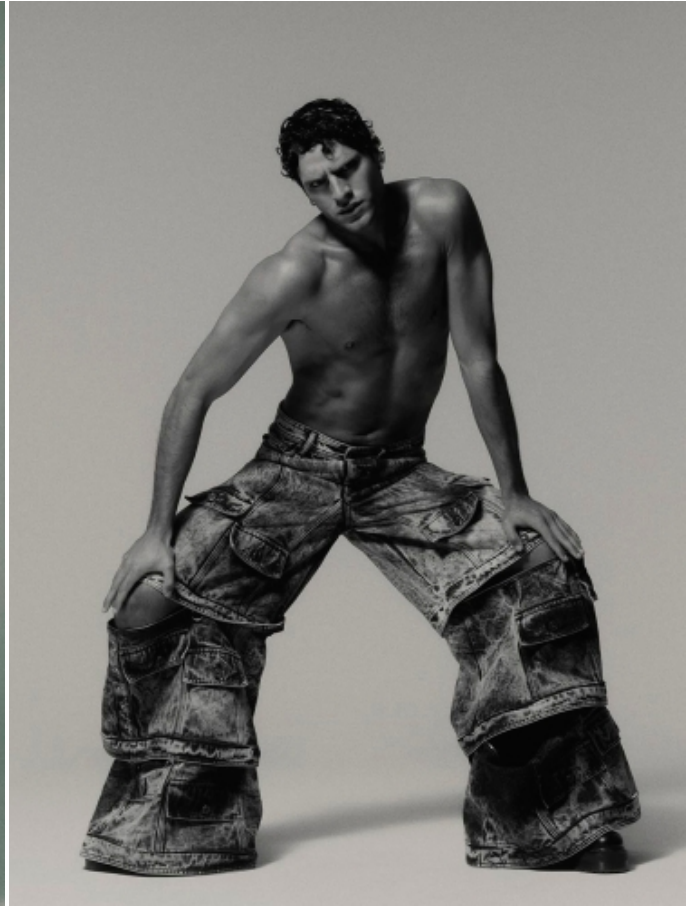

JHONATTAN BURJACK

HEIGHT: 6'1" / 186 CM CHEST: 39" / 100 CM WAIST: 31" / 80 CM SHOES: 10 US / 43 EU HAIR: BROWN / CASTAÑO EYES: BROWN / MARRONES

JHONATTAN BURJACK

HEIGHT: 6'1" / 186 CM CHEST: 39" / 100 CM WAIST: 31" / 80 CM SHOES: 10 US / 43 EU HAIR: BROWN / CASTAÑO EYES: BROWN / MARRONES