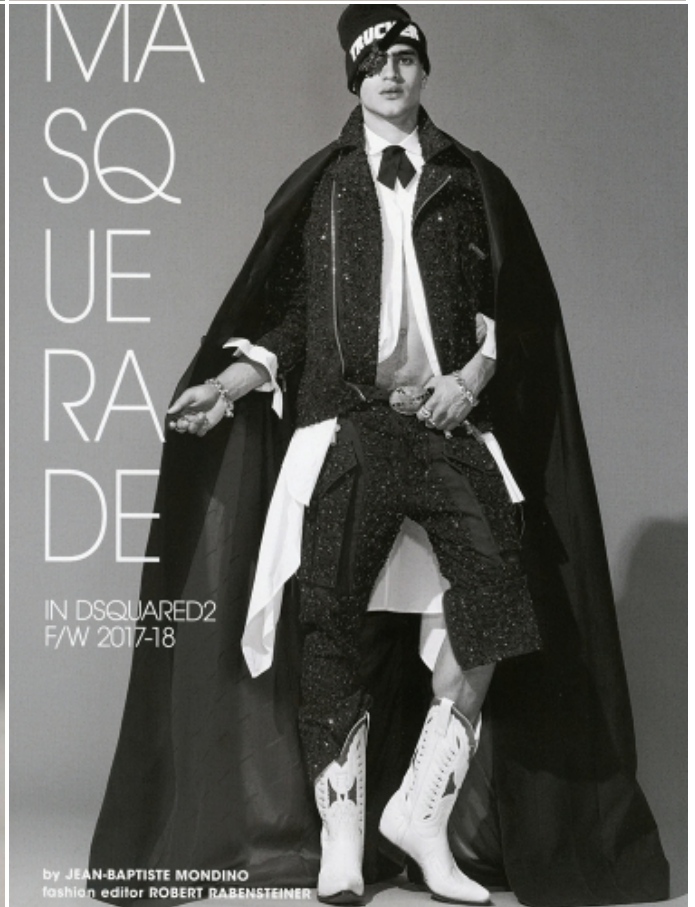

JHONATTAN BURJACK

HEIGHT: 6'1" / 186 CM CHEST: 39" / 100 CM WAIST: 31" / 80 CM SHOES: 10 US / 43 EU HAIR: BROWN / CASTAÑO EYES: BROWN / MARRONES

JHONATTAN BURJACK

HEIGHT: 6'1" / 186 CM CHEST: 39" / 100 CM WAIST: 31" / 80 CM SHOES: 10 US / 43 EU HAIR: BROWN / CASTAÑO EYES: BROWN / MARRONES