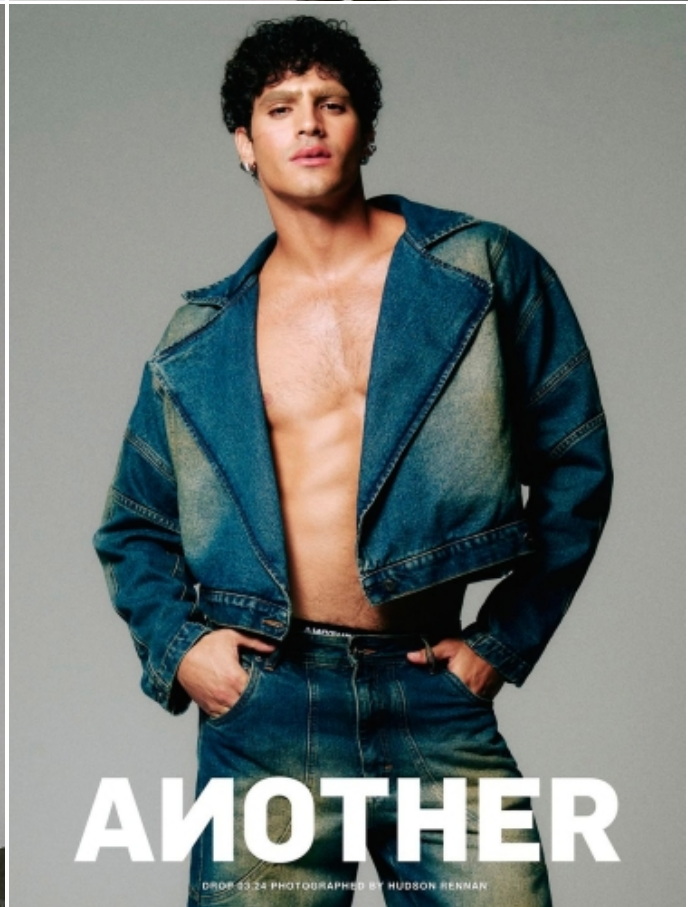

JHONATTAN BURJACK

HEIGHT: 6'1" / 186 CM CHEST: 39" / 100 CM WAIST: 31" / 80 CM SHOES: 10 US / 43 EU HAIR: BROWN / CASTAÑO EYES: BROWN / MARRONES

JHONATTAN BURJACK

HEIGHT: 6'1" / 186 CM CHEST: 39" / 100 CM WAIST: 31" / 80 CM SHOES: 10 US / 43 EU HAIR: BROWN / CASTAÑO EYES: BROWN / MARRONES