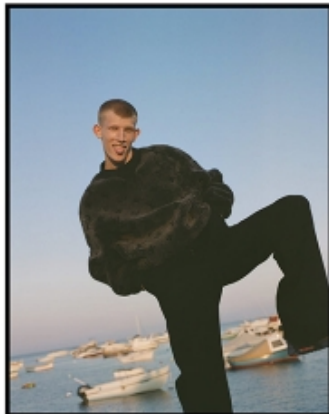

CONNOR NEWALL

HEIGHT: 5'10" / 178 CM CHEST: 34" / 88 CM WAIST: 29" / 74 CM SHOES: 11 US / 44 EU HAIR: DARK BLOND / RUBIO OSCURO EYES: BLUE / AZULES

CONNOR NEWALL

HEIGHT: 5'10" / 178 CM CHEST: 34" / 88 CM WAIST: 29" / 74 CM SHOES: 11 US / 44 EU HAIR: DARK BLOND / RUBIO OSCURO EYES: BLUE / AZULES

CONNOR NEWALL

HEIGHT: 5'10" / 178 CM CHEST: 34" / 88 CM WAIST: 29" / 74 CM SHOES: 11 US / 44 EU HAIR: DARK BLOND / RUBIO OSCURO EYES: BLUE / AZULES

Top BEYOND RETRO
Trousers BOSS
Belt PAUL SMITH
Earring STYLIST'S OWN