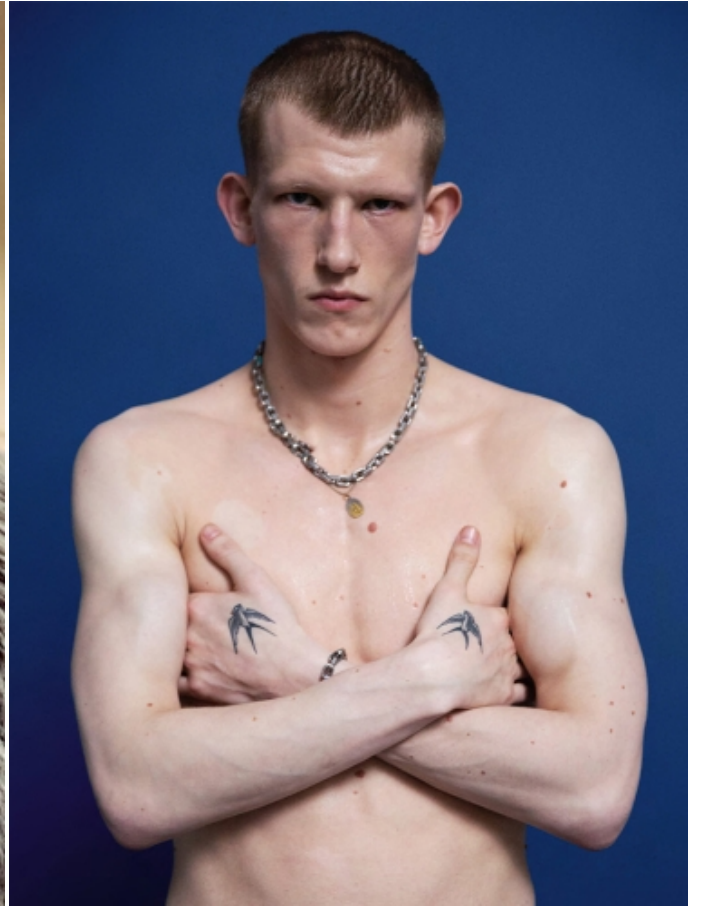

CONNOR NEWALL

HEIGHT: 5'10" / 178 CM   CHEST: 34" / 88 CM   WAIST: 29" / 74 CM   SHOES: 11 US / 44 EU   HAIR: DARK BLOND / RUBIO OSCURO   EYES: BLUE / AZULES

WWW.SIGHT-MANAGEMENT.COM P° DE GRACIA 37 PH +34 932 722 434