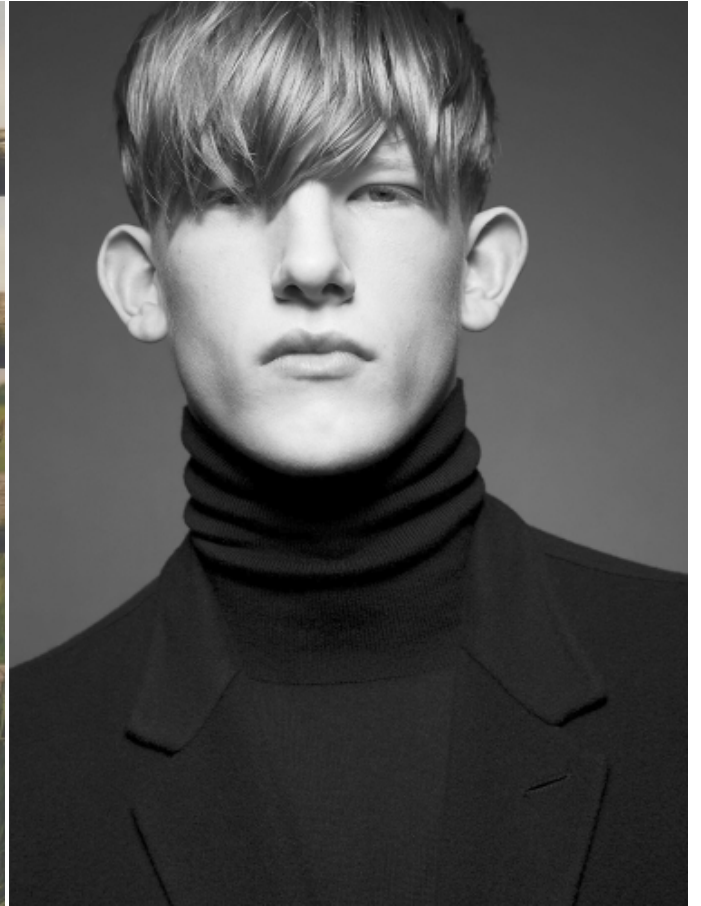

CONNOR NEWALL

HEIGHT: 5'10" / 178 CM   CHEST: 34" / 88 CM   WAIST: 29" / 74 CM   SHOES: 11 US / 44 EU   HAIR: DARK BLOND / RUBIO OSCURO   EYES: BLUE / AZULES