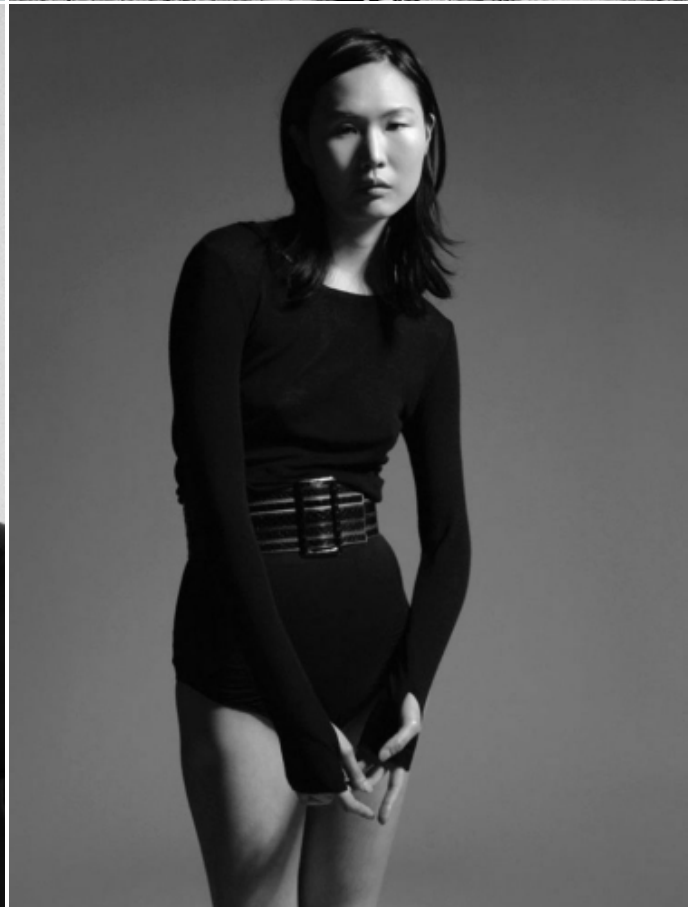

XUAN CHIANG

HEIGHT: 5'9" / 176 CM   BUST: 30" / 78 CM   WAIST: 23" / 60 CM   HIPS: 33" / 86 CM   SHOES: 7 US / 38 EU   HAIR: BLACK / NEGRO   EYES: BLACK / NEGROS