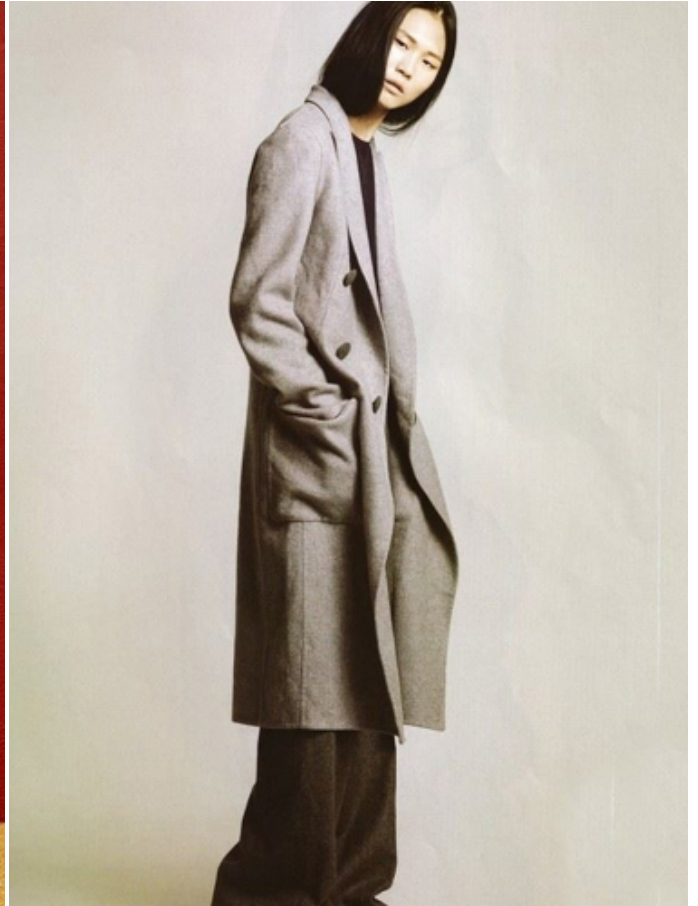

XUAN CHIANG

HEIGHT: 5'9" / 176 CM BUST: 30" / 78 CM WAIST: 23" / 60 CM HIPS: 33" / 86 CM SHOES: 7 US / 38 EU HAIR: BLACK / NEGRO EYES: BLACK / NEGROS