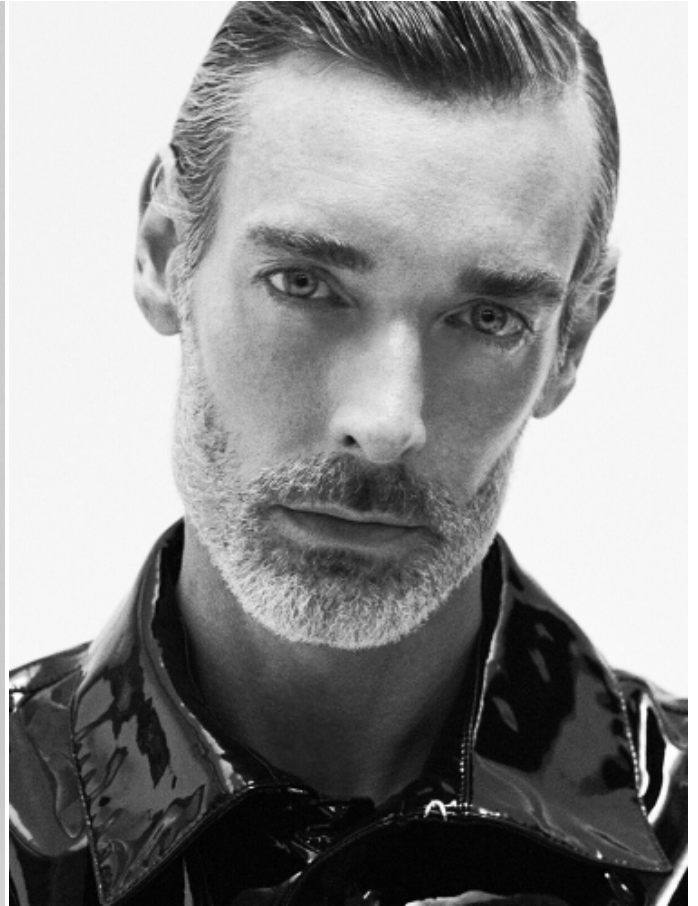

RICHARD BIEDUL

HEIGHT: 6'2" / 188 CM   WAIST: 31" / 79 CM   SHOES: 11 US / 44 EU   HAIR: BROWN / CASTAÑO   EYES: BLUE / AZULES