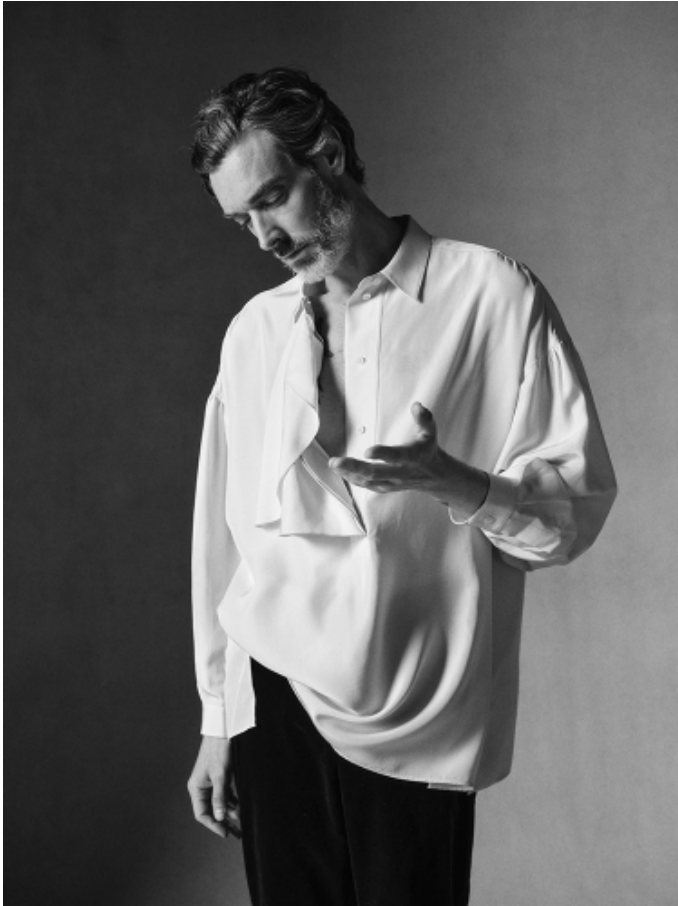

RICHARD BIEDUL

HEIGHT: 6'2" / 188 CM WAIST: 31" / 79 CM SHOES: 11 US / 44 EU HAIR: BROWN / CASTAÑO EYES: BLUE / AZULES

RICHARD BIEDUL

HEIGHT: 6'2" / 188 CM WAIST: 31" / 79 CM SHOES: 11 US / 44 EU HAIR: BROWN / CASTAÑO EYES: BLUE / AZULES

256 SPRAGHETT/MAG.

Jumpsuit, coat and shoes: Elio
Shirt: AGC Studio

RICHARD BIEDUL

HEIGHT: 6'2" / 188 CM WAIST: 31" / 79 CM SHOES: 11 US / 44 EU HAIR: BROWN / CASTAÑO EYES: BLUE / AZULES

RICHARD BIEDUL

HEIGHT: 6'2" / 188 CM WAIST: 31" / 79 CM SHOES: 11 US / 44 EU HAIR: BROWN / CASTAÑO EYES: BLUE / AZULES