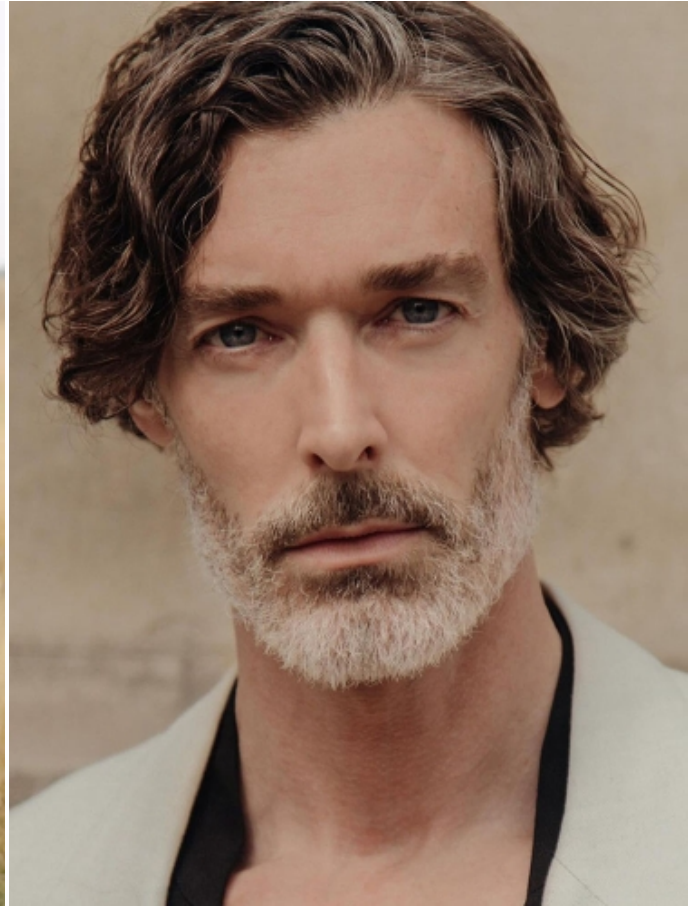

RICHARD BIEDUL

HEIGHT: 6'2" / 188 CM WAIST: 31" / 79 CM SHOES: 11 US / 44 EU HAIR: BROWN / CASTAÑO EYES: BLUE / AZULES

RICHARD BIEDUL

HEIGHT: 6'2" / 188 CM WAIST: 31" / 79 CM SHOES: 11 US / 44 EU HAIR: BROWN / CASTAÑO EYES: BLUE / AZULES

256 SPRAGHETT/MAG.

Jumpsuit, coat and shoes: Elio
Shirt: AGC Studio

RICHARD BIEDUL

HEIGHT: 6'2" / 188 CM WAIST: 31" / 79 CM SHOES: 11 US / 44 EU HAIR: BROWN / CASTAÑO EYES: BLUE / AZULES

RICHARD BIEDUL

HEIGHT: 6'2" / 188 CM WAIST: 31" / 79 CM SHOES: 11 US / 44 EU HAIR: BROWN / CASTAÑO EYES: BLUE / AZULES