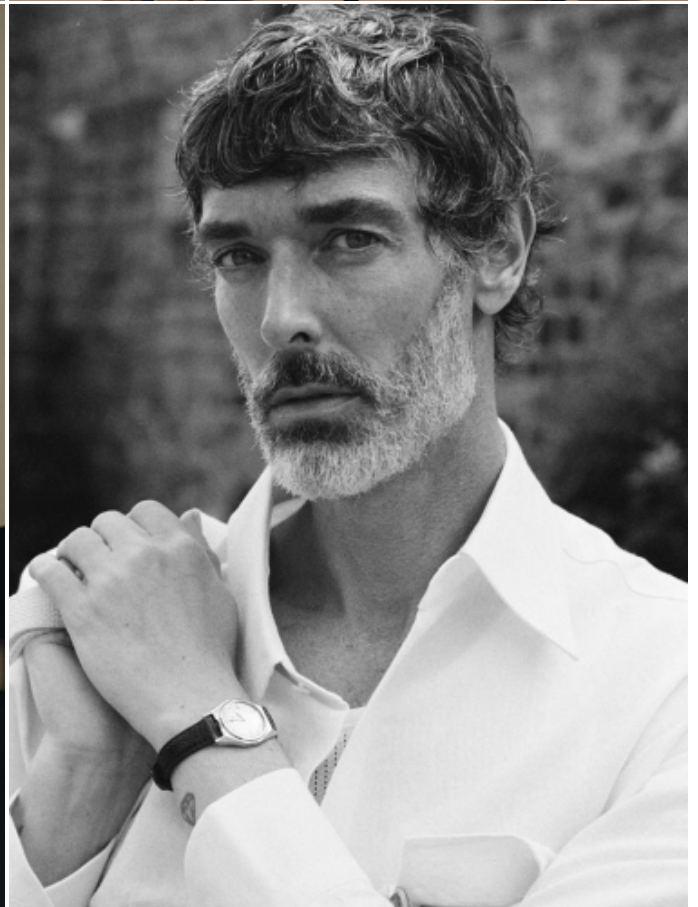

RICHARD BIEDUL

HEIGHT: 6'2" / 188 CM WAIST: 31" / 79 CM SHOES: 11 US / 44 EU HAIR: BROWN / CASTAÑO EYES: BLUE / AZULES

RICHARD BIEDUL

HEIGHT: 6'2" / 188 CM WAIST: 31" / 79 CM SHOES: 11 US / 44 EU HAIR: BROWN / CASTAÑO EYES: BLUE / AZULES

256 SPRAGHETT/MAG.

Jumpsuit, coat and shoes: Elio
Shirt: AGC Studio

RICHARD BIEDUL

HEIGHT: 6'2" / 188 CM WAIST: 31" / 79 CM SHOES: 11 US / 44 EU HAIR: BROWN / CASTAÑO EYES: BLUE / AZULES

RICHARD BIEDUL

HEIGHT: 6'2" / 188 CM WAIST: 31" / 79 CM SHOES: 11 US / 44 EU HAIR: BROWN / CASTAÑO EYES: BLUE / AZULES