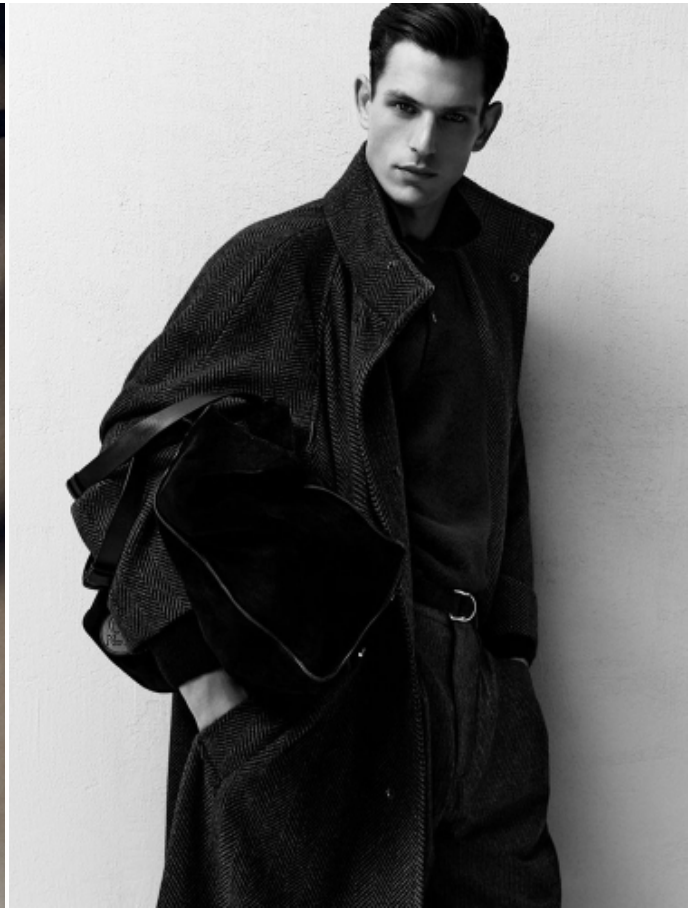

PAU RAMIS

HEIGHT: 6'2" / 188 CM CHEST: 39" / 101 CM WAIST: 31" / 79 CM HIPS: 37" / 95 CM SHOES: 12 US / 45 EU HAIR: BROWN / CASTAÑO EYES: GREEN BLUE / VERDE AZULES

PAU RAMIS

HEIGHT: 6'2" / 188 CM CHEST: 39" / 101 CM WAIST: 31" / 79 CM HIPS: 37" / 95 CM SHOES: 12 US / 45 EU HAIR: BROWN / CASTAÑO EYES: GREEN BLUE / VERDE AZULES