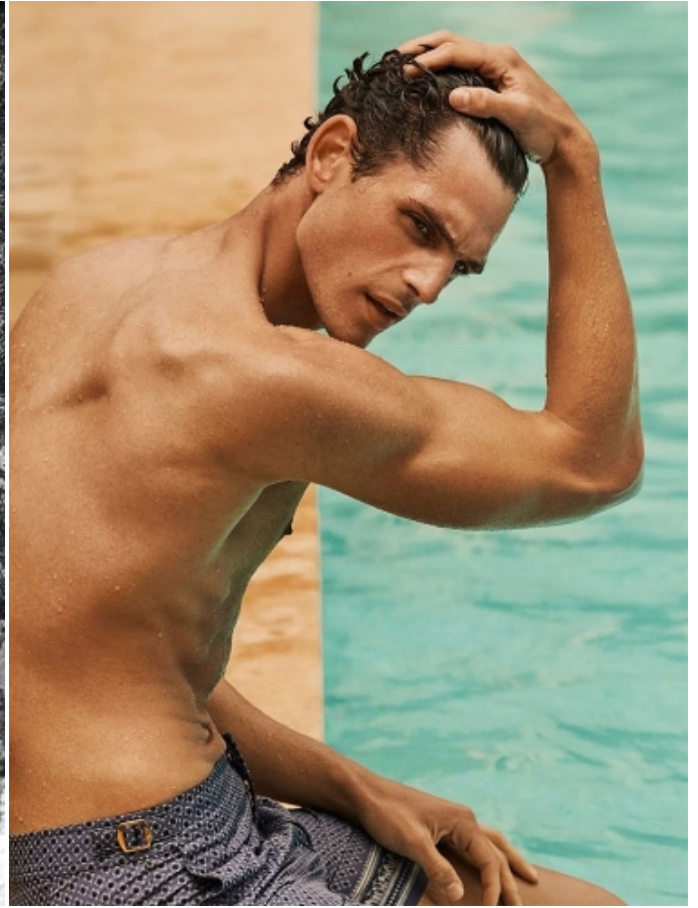

PAU RAMIS

HEIGHT: 6' 2" / 188 CM   CHEST: 39" / 101 CM   WAIST: 31" / 79 CM   HIPS: 37" / 95 CM   SHOES: 12 US / 45 EU   HAIR: BROWN / CASTAÑO   EYES: GREEN BLUE / VERDE AZULES