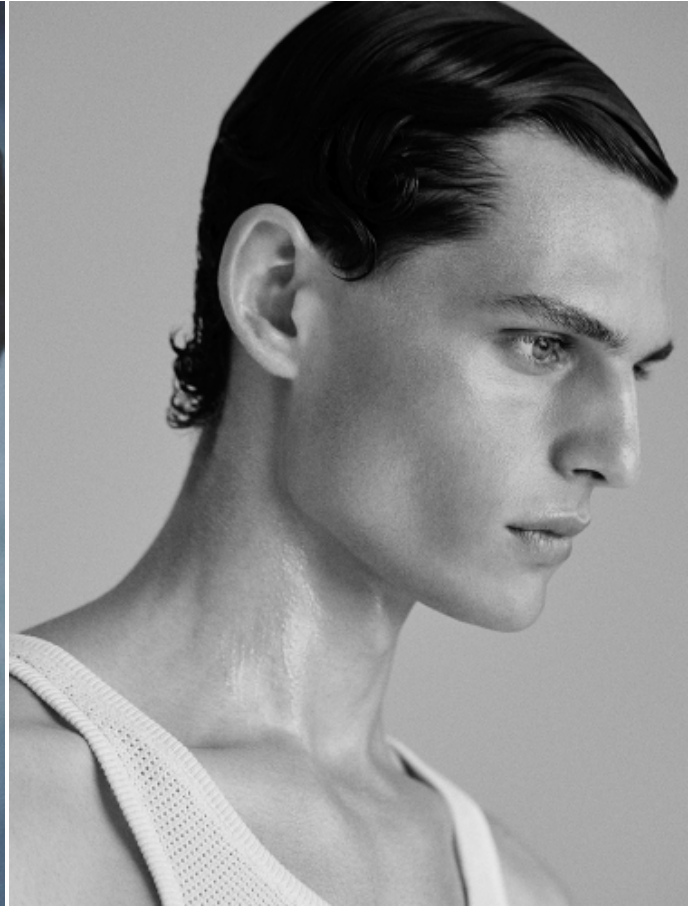

PAU RAMIS

HEIGHT: 6'2" / 188 CM   CHEST: 39" / 101 CM   WAIST: 31" / 79 CM   HIPS: 37" / 95 CM   SHOES: 12 US / 45 EU   HAIR: BROWN / CASTAÑO   EYES: GREEN BLUE / VERDE AZULES