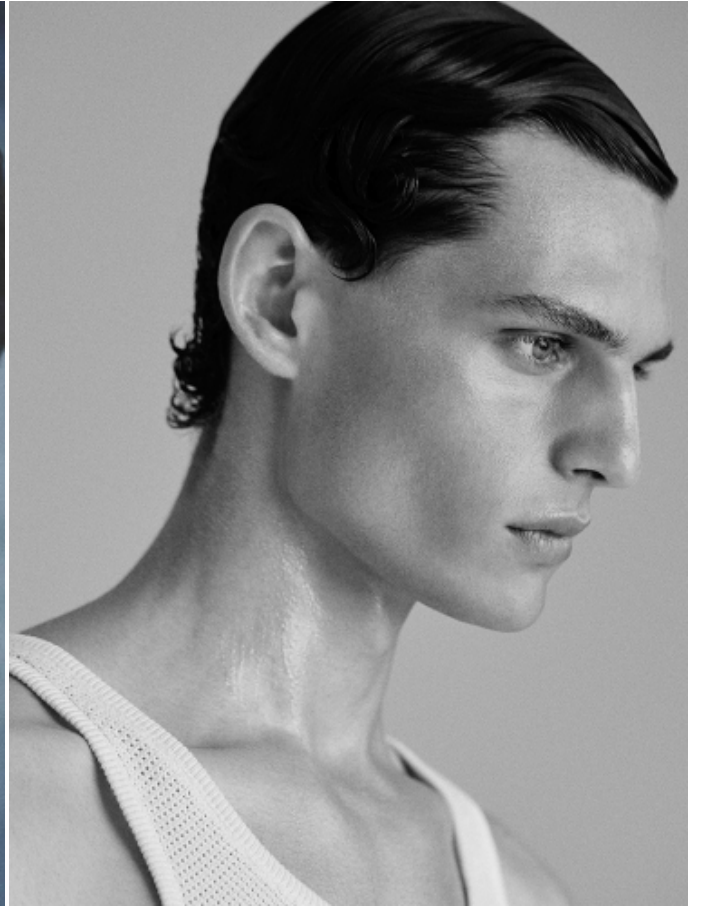

PAU RAMIS

HEIGHT: 6'2" / 188 CM   CHEST: 39" / 101 CM   WAIST: 31" / 79 CM   HIPS: 37" / 95 CM   SHOES: 12 US / 45 EU   HAIR: BROWN / CASTAÑO   EYES: GREEN BLUE / VERDE AZULES