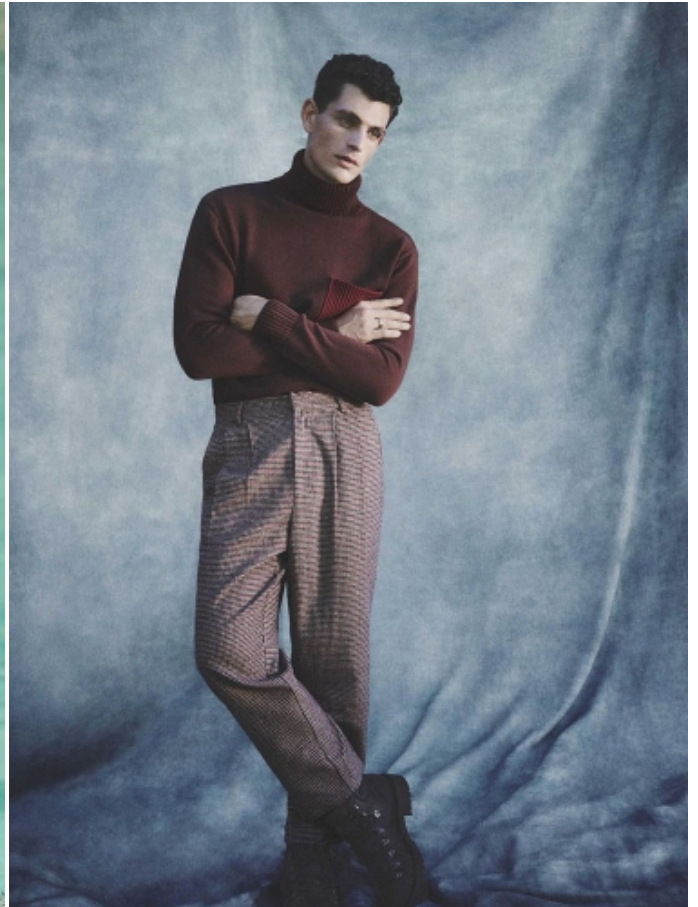

PAU RAMIS

HEIGHT: 6' 2" / 188 CM   CHEST: 39" / 101 CM   WAIST: 31" / 79 CM   HIPS: 37" / 95 CM   SHOES: 12 US / 45 EU   HAIR: BROWN / CASTAÑO   EYES: GREEN BLUE / VERDE AZULES