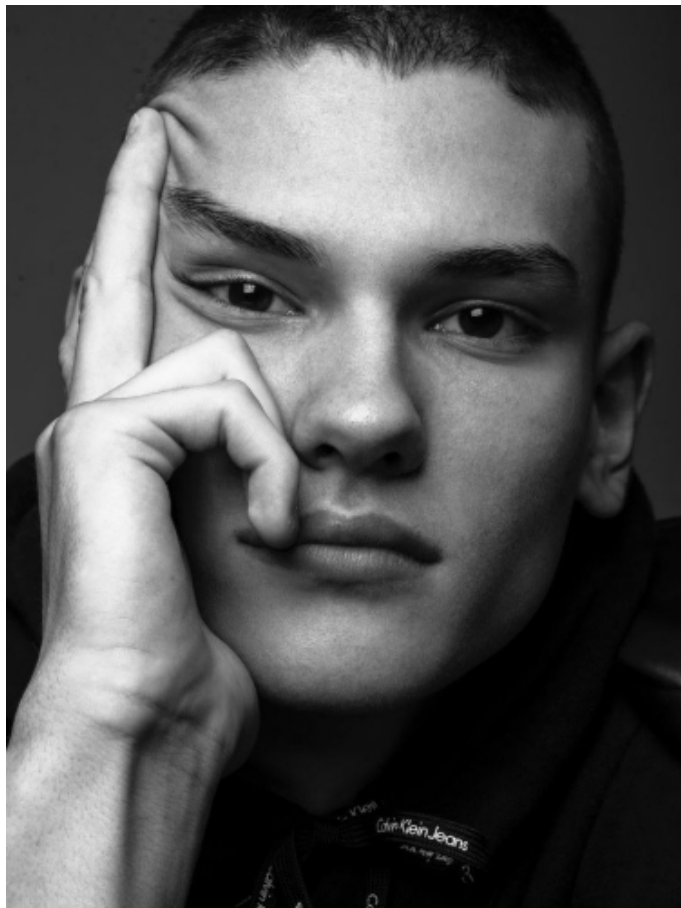

JOVAN NENADIC

HEIGHT: 6' 4" / 192 CM CHEST: 37" / 95 CM WAIST: 29" / 76 CM HAIR: BROWN / CASTAÑO EYES: BROWN / MARRONES

JOVAN NENADIC

HEIGHT: 6' 4" / 192 CM CHEST: 37" / 95 CM WAIST: 29" / 76 CM HAIR: BROWN / CASTAÑO EYES: BROWN / MARRONES

JOVAN NENADIC

HEIGHT: 6' 4" / 192 CM CHEST: 37" / 95 CM WAIST: 29" / 76 CM HAIR: BROWN / CASTAÑO EYES: BROWN / MARRONES

WWW.SIGHT-MANAGEMENT.COM P° DE GRACIA 37 PH +34 932 722 434