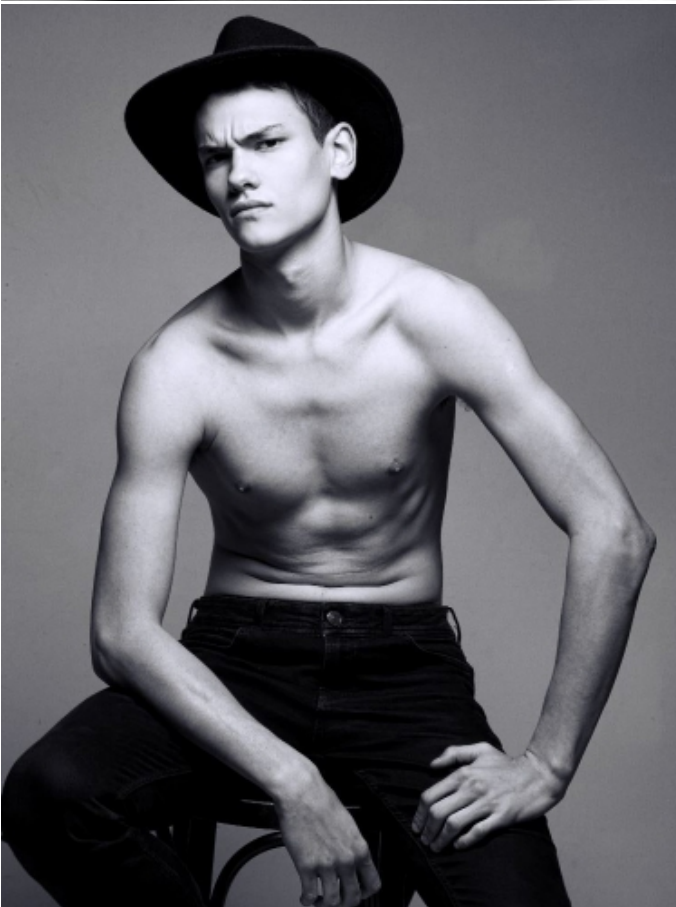

JOVAN NENADIC

HEIGHT: 6' 4" / 192 CM CHEST: 37" / 95 CM WAIST: 29" / 76 CM HAIR: BROWN / CASTAÑO EYES: BROWN / MARRONES

JOVAN NENADIC

HEIGHT: 6' 4" / 192 CM CHEST: 37" / 95 CM WAIST: 29" / 76 CM HAIR: BROWN / CASTAÑO EYES: BROWN / MARRONES

JOVAN NENADIC

HEIGHT: 6' 4" / 192 CM CHEST: 37" / 95 CM WAIST: 29" / 76 CM HAIR: BROWN / CASTAÑO EYES: BROWN / MARRONES

WWW.SIGHT-MANAGEMENT.COM P° DE GRACIA 37 PH +34 932 722 434