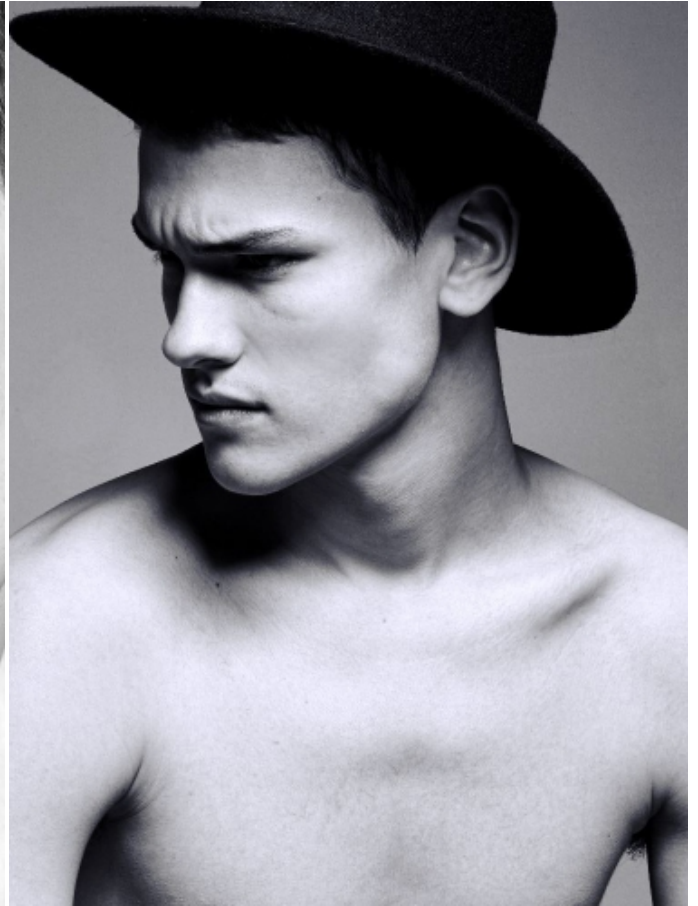

JOVAN NENADIC

HEIGHT: 6' 4" / 192 CM CHEST: 37" / 95 CM WAIST: 29" / 76 CM HAIR: BROWN / CASTAÑO EYES: BROWN / MARRONES

JOVAN NENADIC

HEIGHT: 6' 4" / 192 CM CHEST: 37" / 95 CM WAIST: 29" / 76 CM HAIR: BROWN / CASTAÑO EYES: BROWN / MARRONES

JOVAN NENADIC

HEIGHT: 6' 4" / 192 CM CHEST: 37" / 95 CM WAIST: 29" / 76 CM HAIR: BROWN / CASTAÑO EYES: BROWN / MARRONES

WWW.SIGHT-MANAGEMENT.COM P° DE GRACIA 37 PH +34 932 722 434