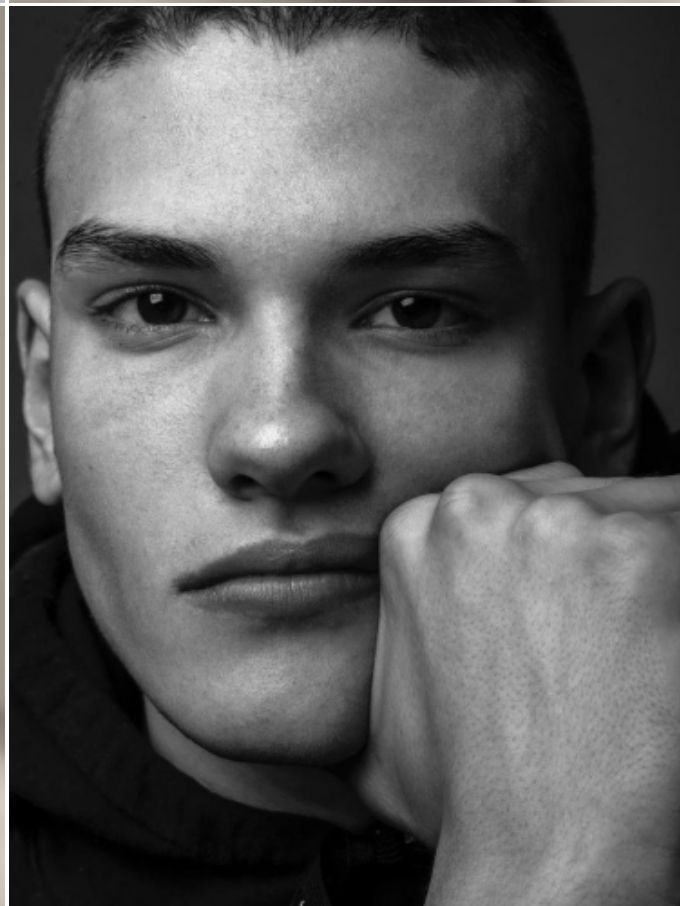

JOVAN NENADIC

HEIGHT: 6' 4" / 192 CM CHEST: 37" / 95 CM WAIST: 29" / 76 CM HAIR: BROWN / CASTAÑO EYES: BROWN / MARRONES

JOVAN NENADIC

HEIGHT: 6' 4" / 192 CM CHEST: 37" / 95 CM WAIST: 29" / 76 CM HAIR: BROWN / CASTAÑO EYES: BROWN / MARRONES

JOVAN NENADIC

HEIGHT: 6' 4" / 192 CM CHEST: 37" / 95 CM WAIST: 29" / 76 CM HAIR: BROWN / CASTAÑO EYES: BROWN / MARRONES

WWW.SIGHT-MANAGEMENT.COM P° DE GRACIA 37 PH +34 932 722 434