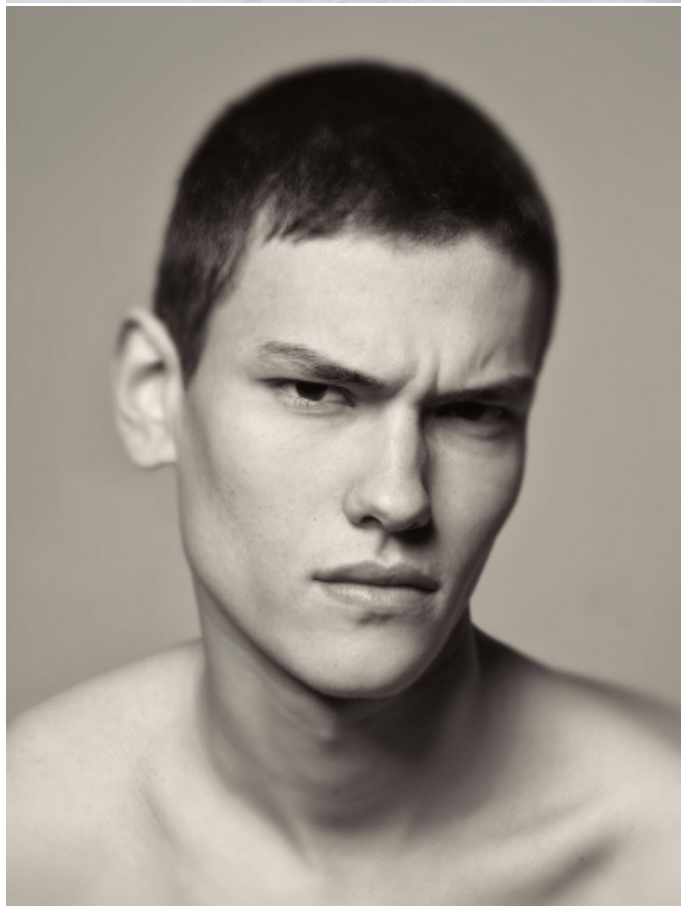

JOVAN NENADIC

HEIGHT: 6' 4" / 192 CM CHEST: 37" / 95 CM WAIST: 29" / 76 CM HAIR: BROWN / CASTAÑO EYES: BROWN / MARRONES

JOVAN NENADIC

HEIGHT: 6' 4" / 192 CM CHEST: 37" / 95 CM WAIST: 29" / 76 CM HAIR: BROWN / CASTAÑO EYES: BROWN / MARRONES

JOVAN NENADIC

HEIGHT: 6' 4" / 192 CM CHEST: 37" / 95 CM WAIST: 29" / 76 CM HAIR: BROWN / CASTAÑO EYES: BROWN / MARRONES

WWW.SIGHT-MANAGEMENT.COM P° DE GRACIA 37 PH +34 932 722 434