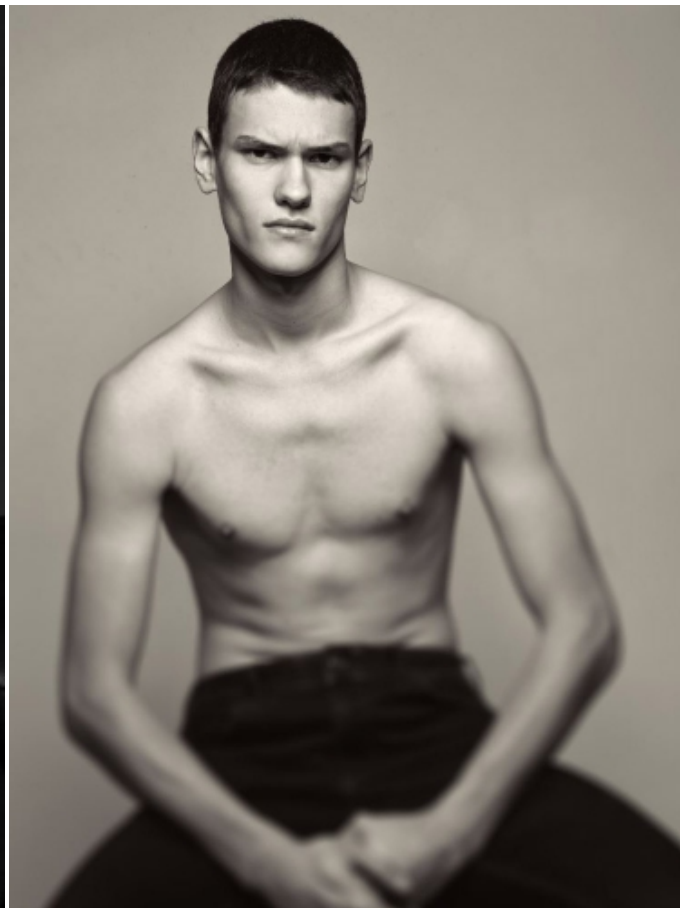

JOVAN NENADIC

HEIGHT: 6' 4" / 192 CM CHEST: 37" / 95 CM WAIST: 29" / 76 CM HAIR: BROWN / CASTAÑO EYES: BROWN / MARRONES

JOVAN NENADIC

HEIGHT: 6' 4" / 192 CM CHEST: 37" / 95 CM WAIST: 29" / 76 CM HAIR: BROWN / CASTAÑO EYES: BROWN / MARRONES

JOVAN NENADIC

HEIGHT: 6' 4" / 192 CM CHEST: 37" / 95 CM WAIST: 29" / 76 CM HAIR: BROWN / CASTAÑO EYES: BROWN / MARRONES

WWW.SIGHT-MANAGEMENT.COM P° DE GRACIA 37 PH +34 932 722 434