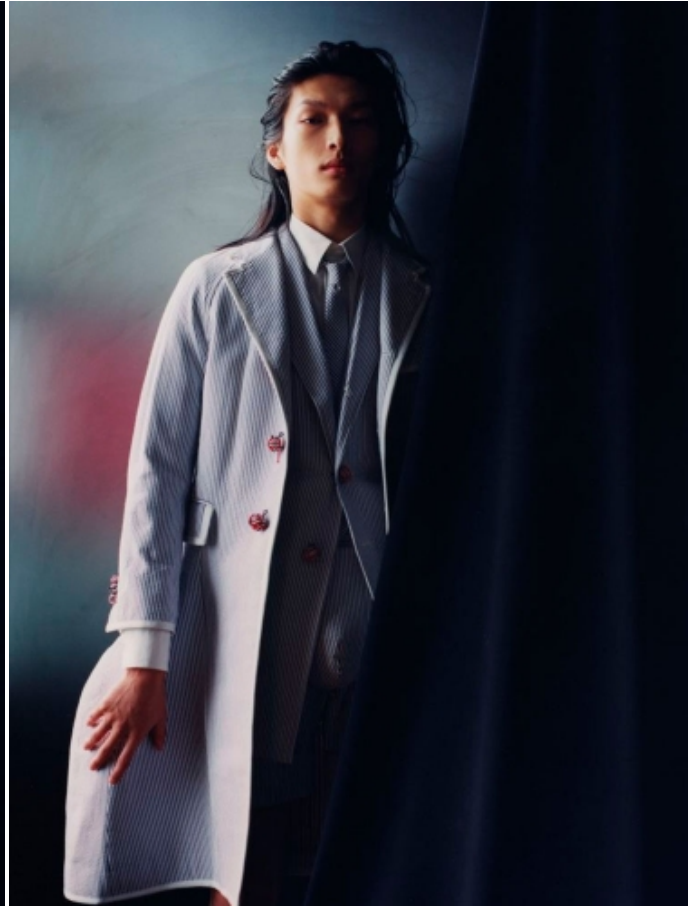

ZHENG ZHANG

HEIGHT: 6' 2" / 187 CM   CHEST: 37" / 96 CM   WAIST: 29" / 76 CM   SHOES: 11 US / 44 EU   HAIR: BLACK / NEGRO   EYES: BROWN / MARRONES