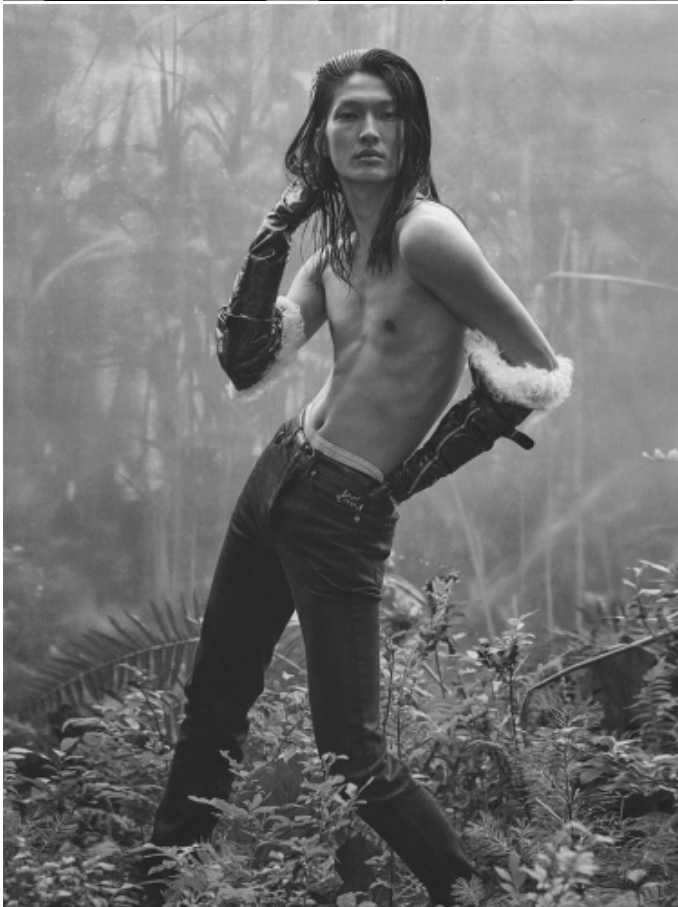

ZHENG ZHANG

HEIGHT: 6' 2" / 187 CM   CHEST: 37" / 96 CM   WAIST: 29" / 76 CM   SHOES: 11 US / 44 EU   HAIR: BLACK / NEGRO   EYES: BROWN / MARRONES