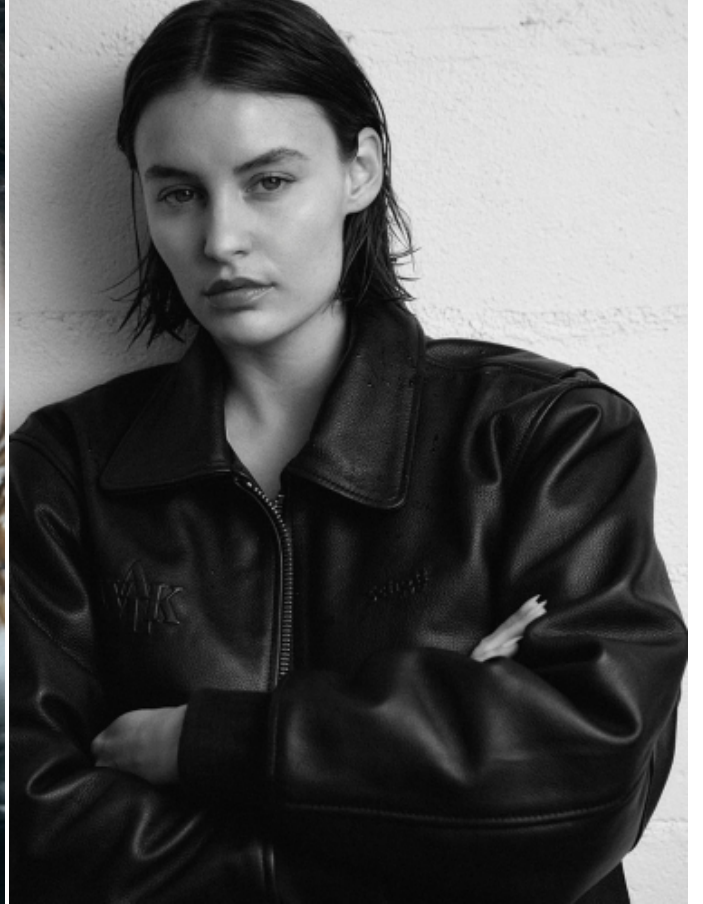

LENA SIMONNE

HEIGHT: 5'9" / 175 CM BUST: 31" / 81 CM WAIST: 23" / 59 CM HIPS: 37" / 94 CM SHOES: 7 US / 38 EU HAIR: DARK BLOND / RUBIO OSCURO EYES: BLUE / AZULES

LENA SIMONNE

HEIGHT: 5'9" / 175 CM BUST: 31" / 81 CM WAIST: 23" / 59 CM HIPS: 37" / 94 CM SHOES: 7 US / 38 EU HAIR: DARK BLOND / RUBIO OSCURO EYES: BLUE / AZULES