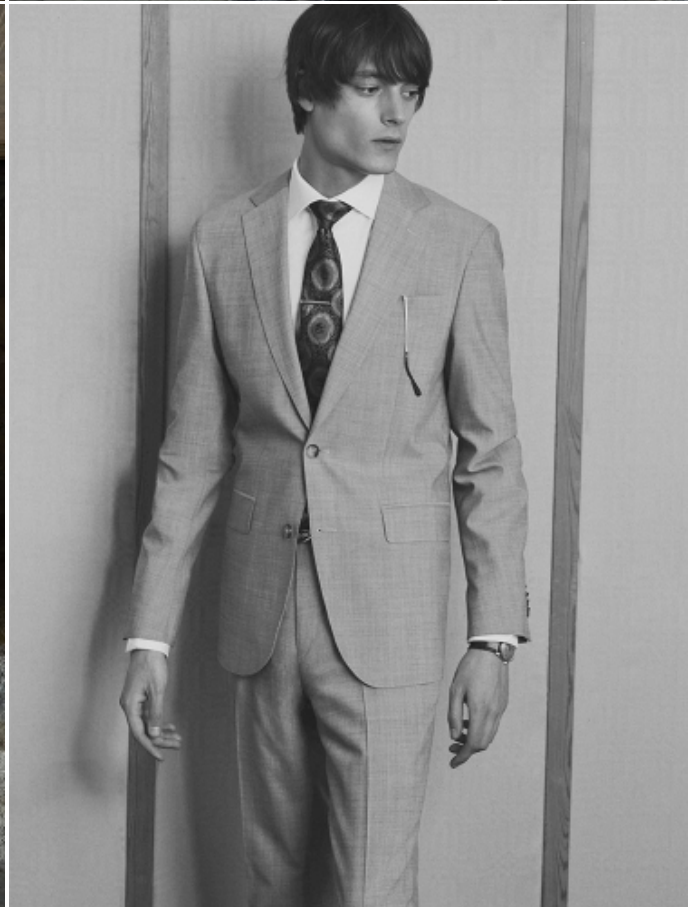

TIMUR MUHAREMOVIC

HEIGHT: 6'1" / 186 CM   CHEST: 33" / 86 CM   WAIST: 29" / 76 CM   SHOES: 11 US / 44 EU   HAIR: LIGHT BROWN / CASTAÑO CLARO   EYES: HAZEL / AVELLANA