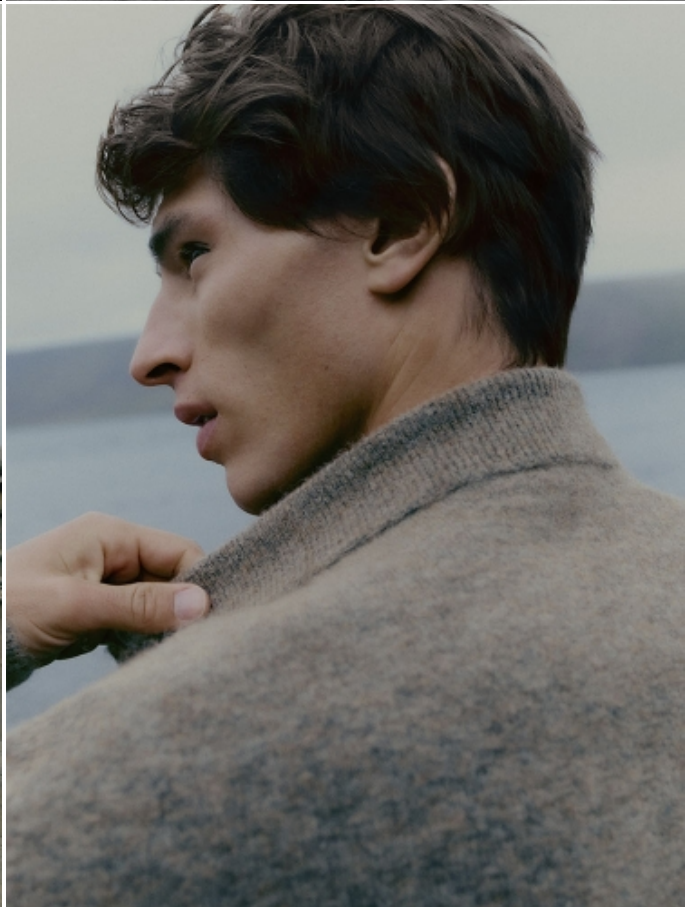

CLEMENT LAGUARDIA

HEIGHT: 6' 2" / 187 CM CHEST: 38" / 97 CM WAIST: 32" / 82 CM SHOES: 12 US / 45 EU HAIR: LIGHT BROWN / CASTAÑO CLARO EYES: GREEN BLUE / VERDE AZULES

CLEMENT LAGUARDIA

HEIGHT: 6' 2" / 187 CM CHEST: 38" / 97 CM WAIST: 32" / 82 CM SHOES: 12 US / 45 EU HAIR: LIGHT BROWN / CASTAÑO CLARO EYES: GREEN BLUE / VERDE AZULES

CLEMENT LAGUARDIA

HEIGHT: 6'2" / 187 CM CHEST: 38" / 97 CM WAIST: 32" / 82 CM SHOES: 12 US / 45 EU HAIR: LIGHT BROWN / CASTAÑO CLARO EYES: GREEN BLUE / VERDE AZULES

CLEMENT LAGUARDIA

HEIGHT: 6' 2" / 187 CM CHEST: 38" / 97 CM WAIST: 32" / 82 CM SHOES: 12 US / 45 EU HAIR: LIGHT BROWN / CASTAÑO CLARO EYES: GREEN BLUE / VERDE AZULES