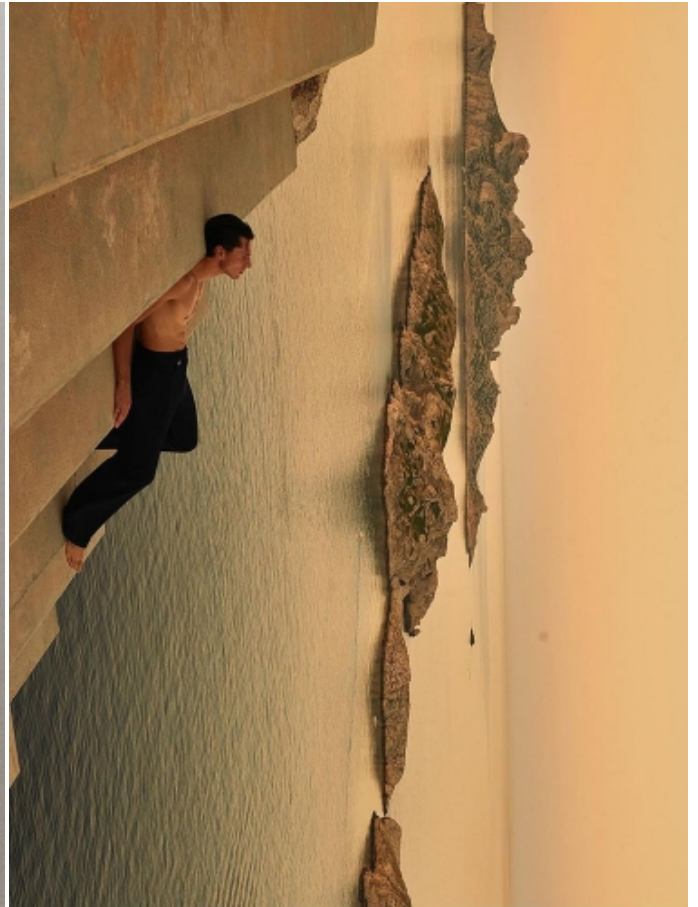

CLEMENT LAGUARDIA

HEIGHT: 6' 2" / 187 CM   CHEST: 38" / 97 CM   WAIST: 32" / 82 CM   SHOES: 12 US / 45 EU   HAIR: LIGHT BROWN / CASTAÑO CLARO   EYES: GREEN BLUE / VERDE AZULES