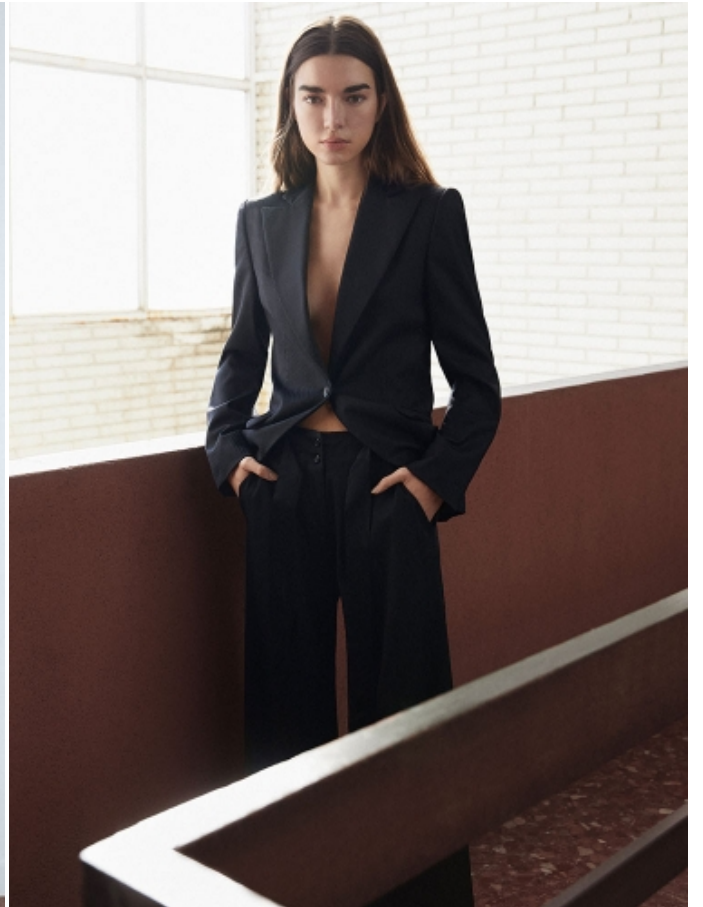

MARTINA CANALES

HEIGHT: 5'9" / 175 CM BUST: 33" / 84 CM WAIST: 23" / 60 CM HIPS: 34" / 87 CM SHOES: 9.5 US / 40 EU HAIR: LIGHT BROWN / CASTAÑO CLARO EYES: GREEN / VERDES

MARTINA CANALES

HEIGHT: 5'9" / 175 CM BUST: 33" / 84 CM WAIST: 23" / 60 CM HIPS: 34" / 87 CM SHOES: 9.5 US / 40 EU HAIR: LIGHT BROWN / CASTAÑO CLARO EYES: GREEN / VERDES

MARTINA CANALES

HEIGHT: 5'9" / 175 CM BUST: 33" / 84 CM WAIST: 23" / 60 CM HIPS: 34" / 87 CM SHOES: 9.5 US / 40 EU HAIR: LIGHT BROWN / CASTAÑO CLARO EYES: GREEN / VERDES

Elementos Magazine

ELIMEMAGAZINE.COM SETING 2022