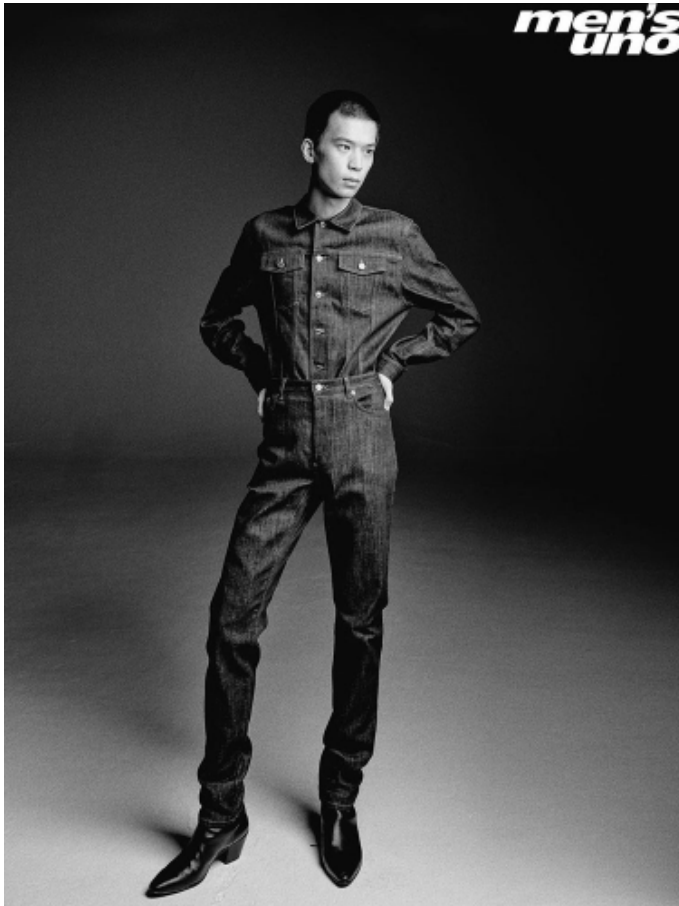

JIAO TONG

HEIGHT: 6' 3" / 190 CM CHEST: 37" / 94 CM WAIST: 28" / 72 CM SHOES: 11 US / 44 EU HAIR: BLACK / NEGRO EYES: BROWN / MARRONES

JIAO TONG

HEIGHT: 6' 3" / 190 CM CHEST: 37" / 94 CM WAIST: 28" / 72 CM SHOES: 11 US / 44 EU HAIR: BLACK / NEGRO EYES: BROWN / MARRONES