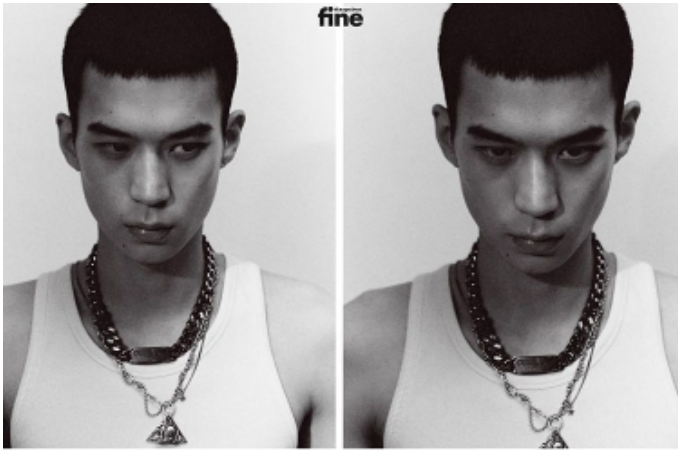

JIAO TONG

HEIGHT: 6' 3" / 190 CM CHEST: 37" / 94 CM WAIST: 28" / 72 CM SHOES: 11 US / 44 EU HAIR: BLACK / NEGRO EYES: BROWN / MARRONES

JIAO TONG

HEIGHT: 6' 3" / 190 CM CHEST: 37" / 94 CM WAIST: 28" / 72 CM SHOES: 11 US / 44 EU HAIR: BLACK / NEGRO EYES: BROWN / MARRONES

COS

JIAO TONG

HEIGHT: 6' 3" / 190 CM CHEST: 37" / 94 CM WAIST: 28" / 72 CM SHOES: 11 US / 44 EU HAIR: BLACK / NEGRO EYES: BROWN / MARRONES

COS