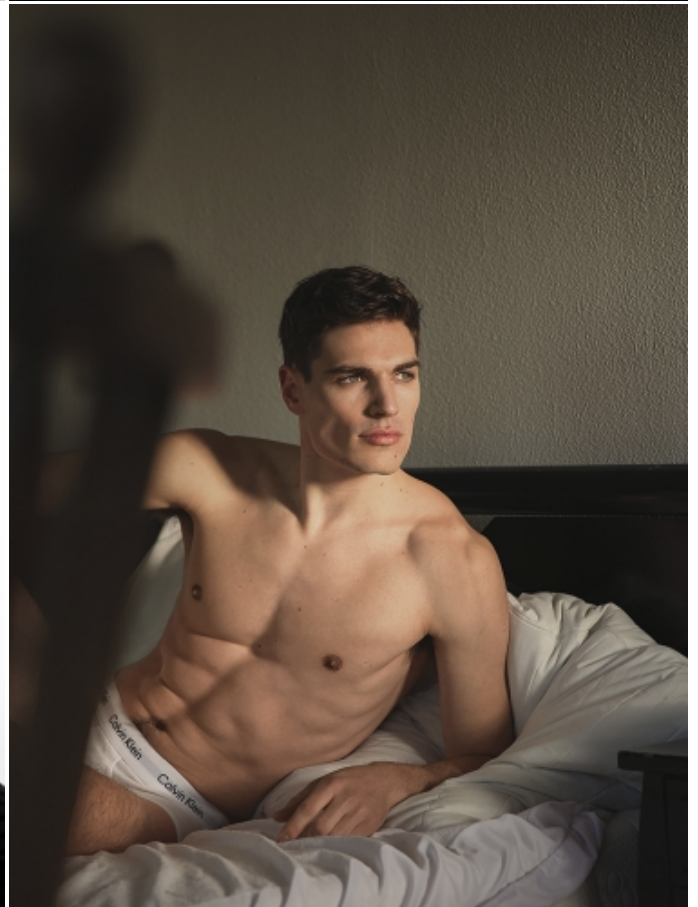

TOM BAKKER

HEIGHT: 6'2" / 189 CM CHEST: 38" / 97 CM WAIST: 29" / 74 CM HIPS: 37" / 94 CM SHOES: 11 US / 44 EU HAIR: BROWN / CASTAÑO EYES: HAZEL / AVELLANA

TOM BAKKER

HEIGHT: 6'2" / 189 CM CHEST: 38" / 97 CM WAIST: 29" / 74 CM HIPS: 37" / 94 CM SHOES: 11 US / 44 EU HAIR: BROWN / CASTAÑO EYES: HAZEL / AVELLANA

TOM BAKKER

HEIGHT: 6' 2" / 189 CM CHEST: 38" / 97 CM WAIST: 29" / 74 CM HIPS: 37" / 94 CM SHOES: 11 US / 44 EU HAIR: BROWN / CASTAÑO EYES: HAZEL / AVELLANA

TOM BAKKER

HEIGHT: 6'2" / 189 CM CHEST: 38" / 97 CM WAIST: 29" / 74 CM HIPS: 37" / 94 CM SHOES: 11 US / 44 EU HAIR: BROWN / CASTAÑO EYES: HAZEL / AVELLANA