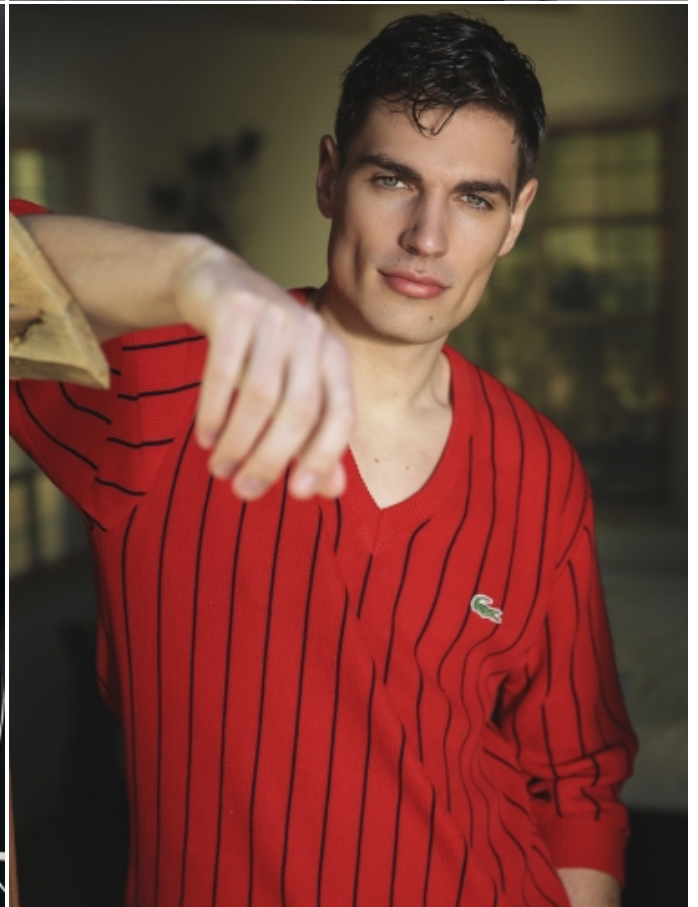

TOM BAKKER

HEIGHT: 6'2" / 189 CM CHEST: 38" / 97 CM WAIST: 29" / 74 CM HIPS: 37" / 94 CM SHOES: 11 US / 44 EU HAIR: BROWN / CASTAÑO EYES: HAZEL / AVELLANA

TOM BAKKER

HEIGHT: 6'2" / 189 CM CHEST: 38" / 97 CM WAIST: 29" / 74 CM HIPS: 37" / 94 CM SHOES: 11 US / 44 EU HAIR: BROWN / CASTAÑO EYES: HAZEL / AVELLANA