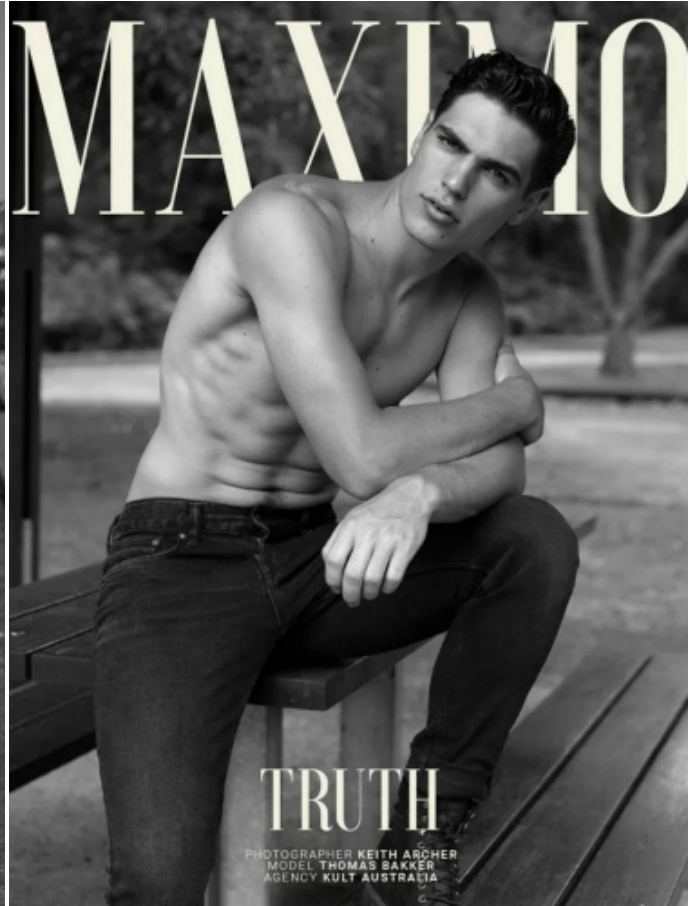

TOM BAKKER

HEIGHT: 6'2" / 189 CM CHEST: 38" / 97 CM WAIST: 29" / 74 CM HIPS: 37" / 94 CM SHOES: 11 US / 44 EU HAIR: BROWN / CASTAÑO EYES: HAZEL / AVELLANA

TOM BAKKER

HEIGHT: 6'2" / 189 CM CHEST: 38" / 97 CM WAIST: 29" / 74 CM HIPS: 37" / 94 CM SHOES: 11 US / 44 EU HAIR: BROWN / CASTAÑO EYES: HAZEL / AVELLANA