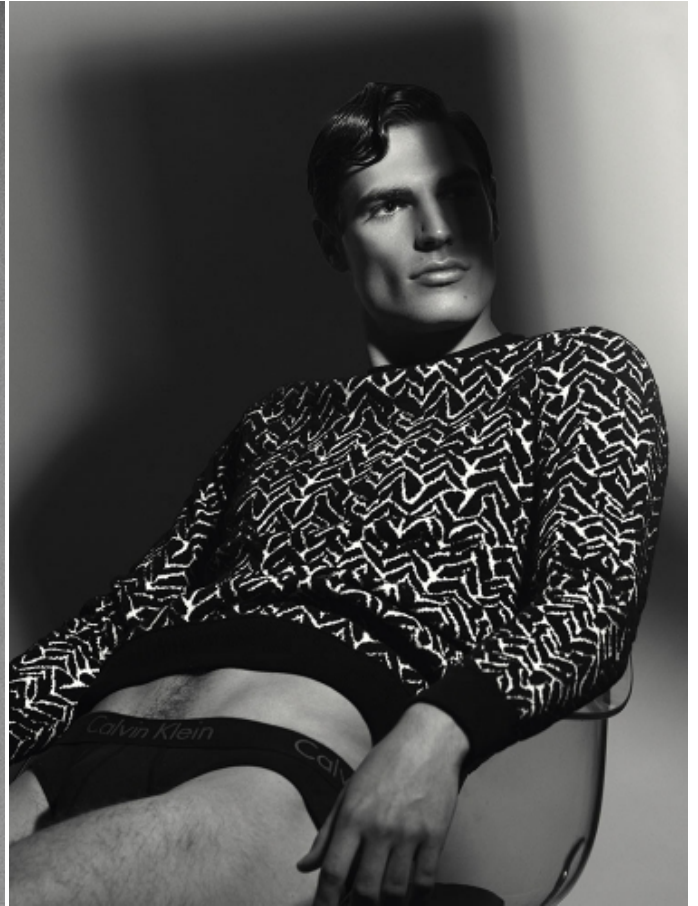

TOM BAKKER

HEIGHT: 6'2" / 189 CM CHEST: 38" / 97 CM WAIST: 29" / 74 CM HIPS: 37" / 94 CM SHOES: 11 US / 44 EU HAIR: BROWN / CASTAÑO EYES: HAZEL / AVELLANA

TOM BAKKER

HEIGHT: 6'2" / 189 CM CHEST: 38" / 97 CM WAIST: 29" / 74 CM HIPS: 37" / 94 CM SHOES: 11 US / 44 EU HAIR: BROWN / CASTAÑO EYES: HAZEL / AVELLANA