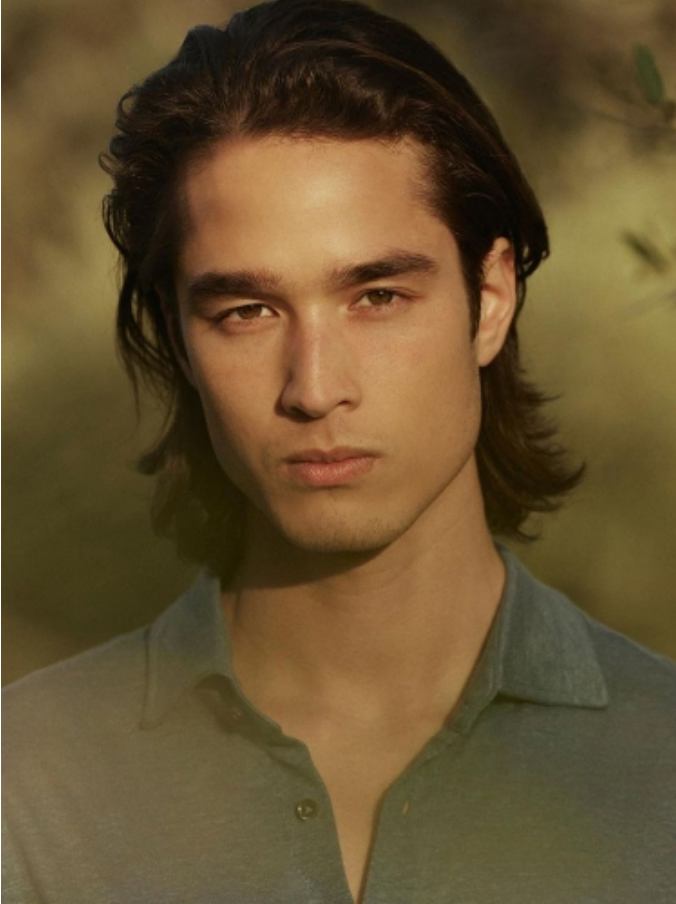

PETER MEYER

HEIGHT: 6' 1" / 185 CM WAIST: 29" / 76 CM HIPS: 37" / 95 CM SHOES: 12 US / 45 EU HAIR: BROWN / CASTAÑO EYES: BROWN / MARRONES

PETER MEYER

HEIGHT: 6' 1" / 185 CM WAIST: 29" / 76 CM HIPS: 37" / 95 CM SHOES: 12 US / 45 EU HAIR: BROWN / CASTAÑO EYES: BROWN / MARRONES