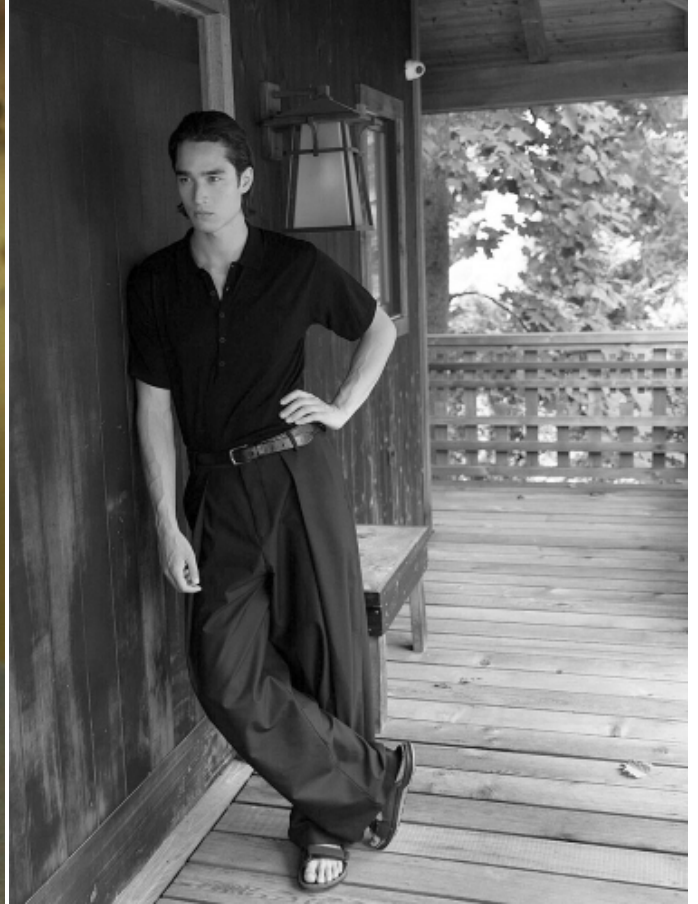

PETER MEYER

HEIGHT: 6' 1" / 185 CM   WAIST: 29" / 76 CM   HIPS: 37" / 95 CM   SHOES: 12 US / 45 EU   HAIR: BROWN / CASTAÑO   EYES: BROWN / MARRONES