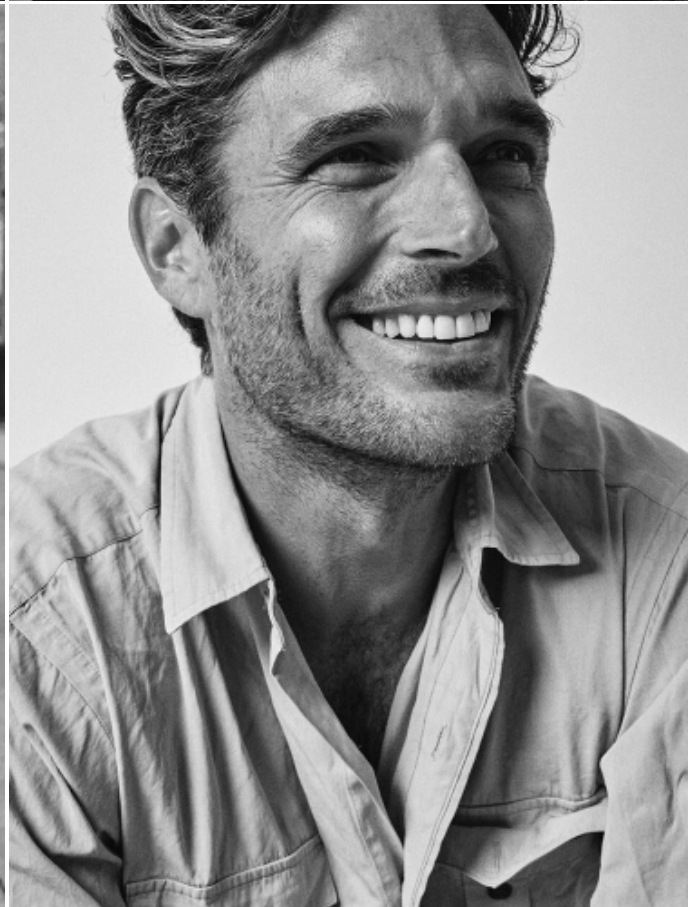

JISLAIN DUVAL

HEIGHT: 6' 1" / 185 CM CHEST: 38" / 99 CM WAIST: 31" / 81 CM HIPS: 37" / 96 CM SHOES: 10 US / 43 EU HAIR: BROWN / CASTAÑO EYES: GREEN / VERDES

JISLAIN DUVAL

HEIGHT: 6' 1" / 185 CM CHEST: 38" / 99 CM WAIST: 31" / 81 CM HIPS: 37" / 96 CM SHOES: 10 US / 43 EU HAIR: BROWN / CASTAÑO EYES: GREEN / VERDES

JISLAIN DUVAL

HEIGHT: 6' 1" / 185 CM CHEST: 38" / 99 CM WAIST: 31" / 81 CM HIPS: 37" / 96 CM SHOES: 10 US / 43 EU HAIR: BROWN / CASTAÑO EYES: GREEN / VERDES