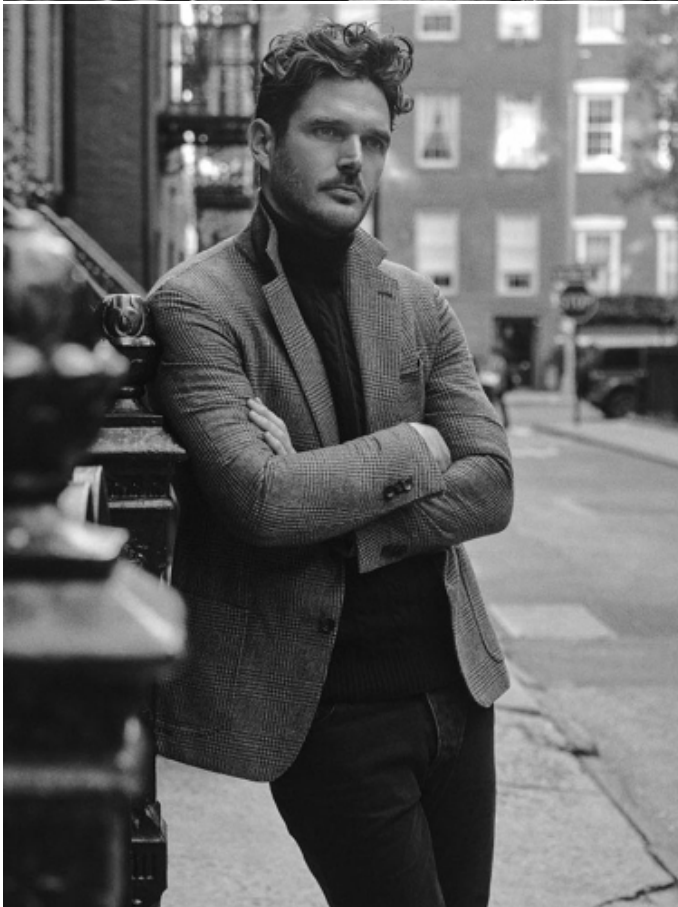

JISLAIN DUVAL

HEIGHT: 6' 1" / 185 CM CHEST: 38" / 99 CM WAIST: 31" / 81 CM HIPS: 37" / 96 CM SHOES: 10 US / 43 EU HAIR: BROWN / CASTAÑO EYES: GREEN / VERDES

JISLAIN DUVAL

HEIGHT: 6' 1" / 185 CM CHEST: 38" / 99 CM WAIST: 31" / 81 CM HIPS: 37" / 96 CM SHOES: 10 US / 43 EU HAIR: BROWN / CASTAÑO EYES: GREEN / VERDES