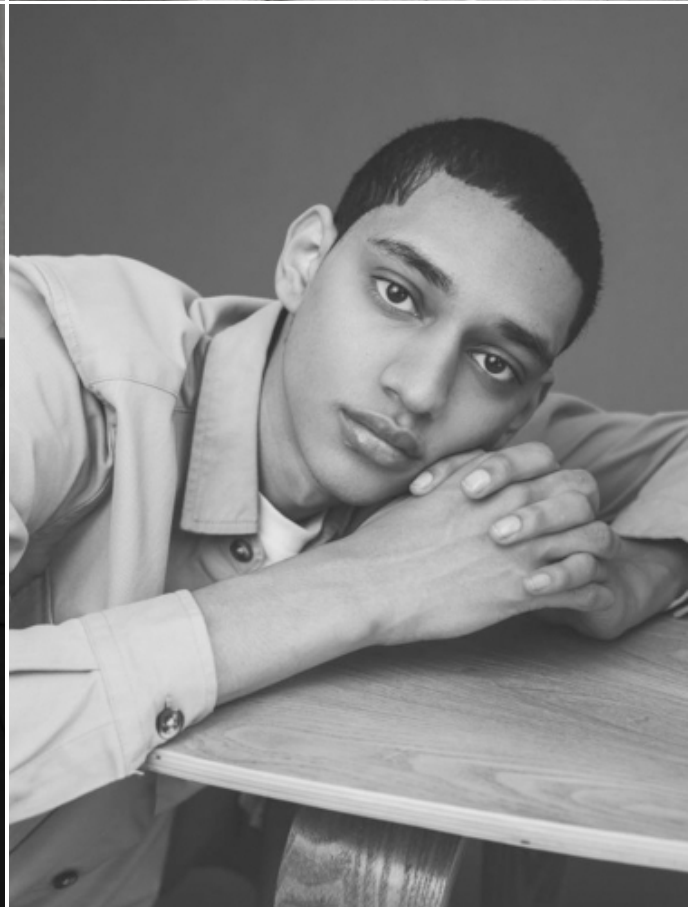

JORDAN BROUSSARD

HEIGHT: 6'3" / 190 CM CHEST: 34" / 87 CM WAIST: 28" / 72 CM HIPS: 33" / 85 CM SHOES: 10 US / 43 EU HAIR: BROWN / CASTAÑO EYES: BROWN / MARRONES

JORDAN BROUSSARD

HEIGHT: 6'3" / 190 CM CHEST: 34" / 87 CM WAIST: 28" / 72 CM HIPS: 33" / 85 CM SHOES: 10 US / 43 EU HAIR: BROWN / CASTAÑO EYES: BROWN / MARRONES

JORDAN BROUSSARD

HEIGHT: 6'3" / 190 CM CHEST: 34" / 87 CM WAIST: 28" / 72 CM HIPS: 33" / 85 CM SHOES: 10 US / 43 EU HAIR: BROWN / CASTAÑO EYES: BROWN / MARRONES