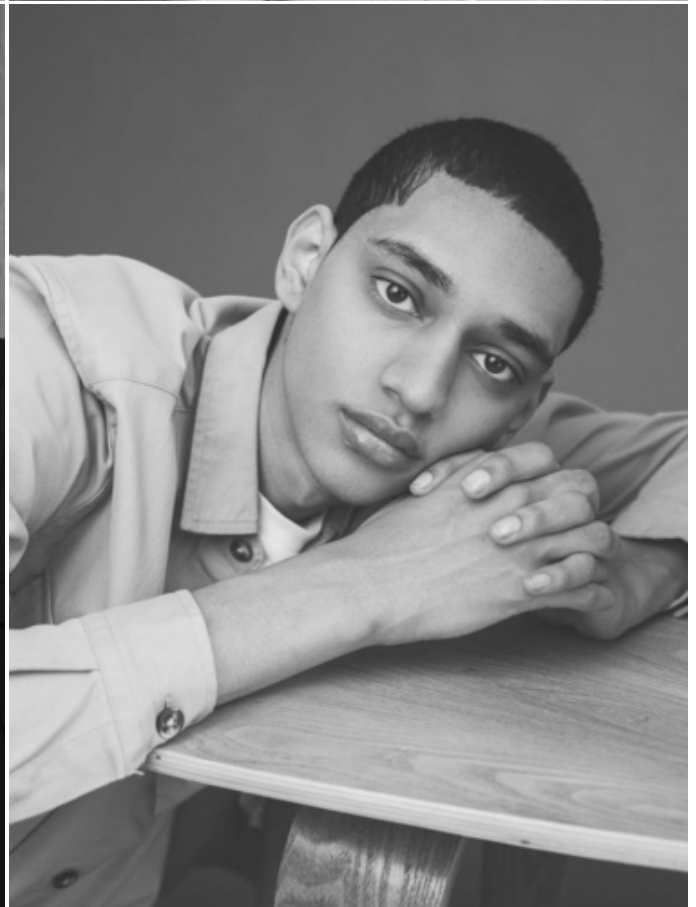

JORDAN BROUSSARD

HEIGHT: 6'3" / 190 CM CHEST: 34" / 87 CM WAIST: 28" / 72 CM HIPS: 33" / 85 CM SHOES: 10 US / 43 EU HAIR: BROWN / CASTAÑO EYES: BROWN / MARRONES

JORDAN BROUSSARD

HEIGHT: 6'3" / 190 CM CHEST: 34" / 87 CM WAIST: 28" / 72 CM HIPS: 33" / 85 CM SHOES: 10 US / 43 EU HAIR: BROWN / CASTAÑO EYES: BROWN / MARRONES

JORDAN BROUSSARD

HEIGHT: 6'3" / 190 CM CHEST: 34" / 87 CM WAIST: 28" / 72 CM HIPS: 33" / 85 CM SHOES: 10 US / 43 EU HAIR: BROWN / CASTAÑO EYES: BROWN / MARRONES