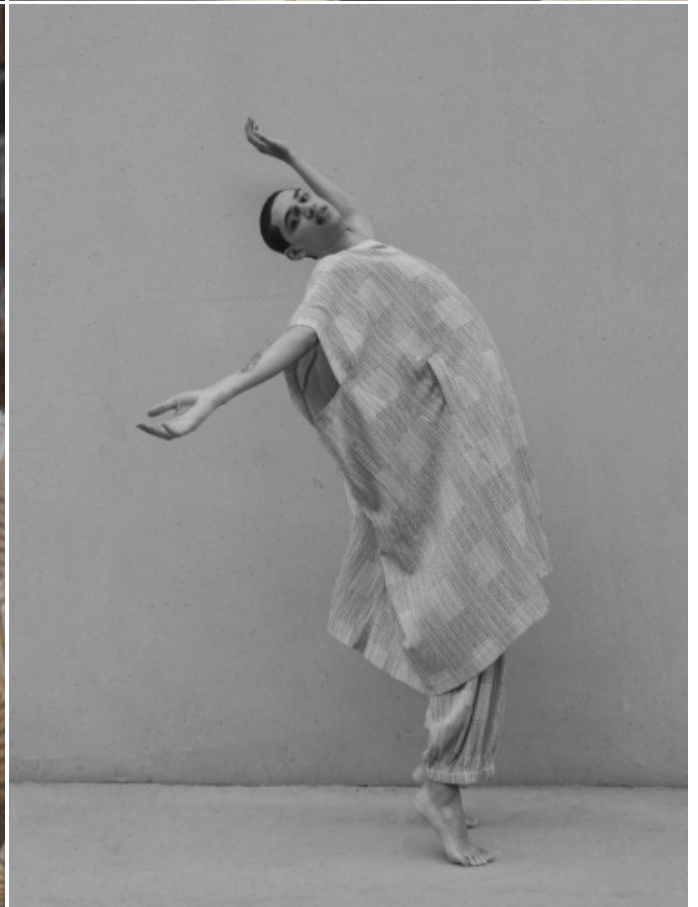

JORDAN BROUSSARD

HEIGHT: 6'3" / 190 CM CHEST: 34" / 87 CM WAIST: 28" / 72 CM HIPS: 33" / 85 CM SHOES: 10 US / 43 EU HAIR: BROWN / CASTAÑO EYES: BROWN / MARRONES

JORDAN BROUSSARD

HEIGHT: 6'3" / 190 CM CHEST: 34" / 87 CM WAIST: 28" / 72 CM HIPS: 33" / 85 CM SHOES: 10 US / 43 EU HAIR: BROWN / CASTAÑO EYES: BROWN / MARRONES

JORDAN BROUSSARD

HEIGHT: 6'3" / 190 CM CHEST: 34" / 87 CM WAIST: 28" / 72 CM HIPS: 33" / 85 CM SHOES: 10 US / 43 EU HAIR: BROWN / CASTAÑO EYES: BROWN / MARRONES