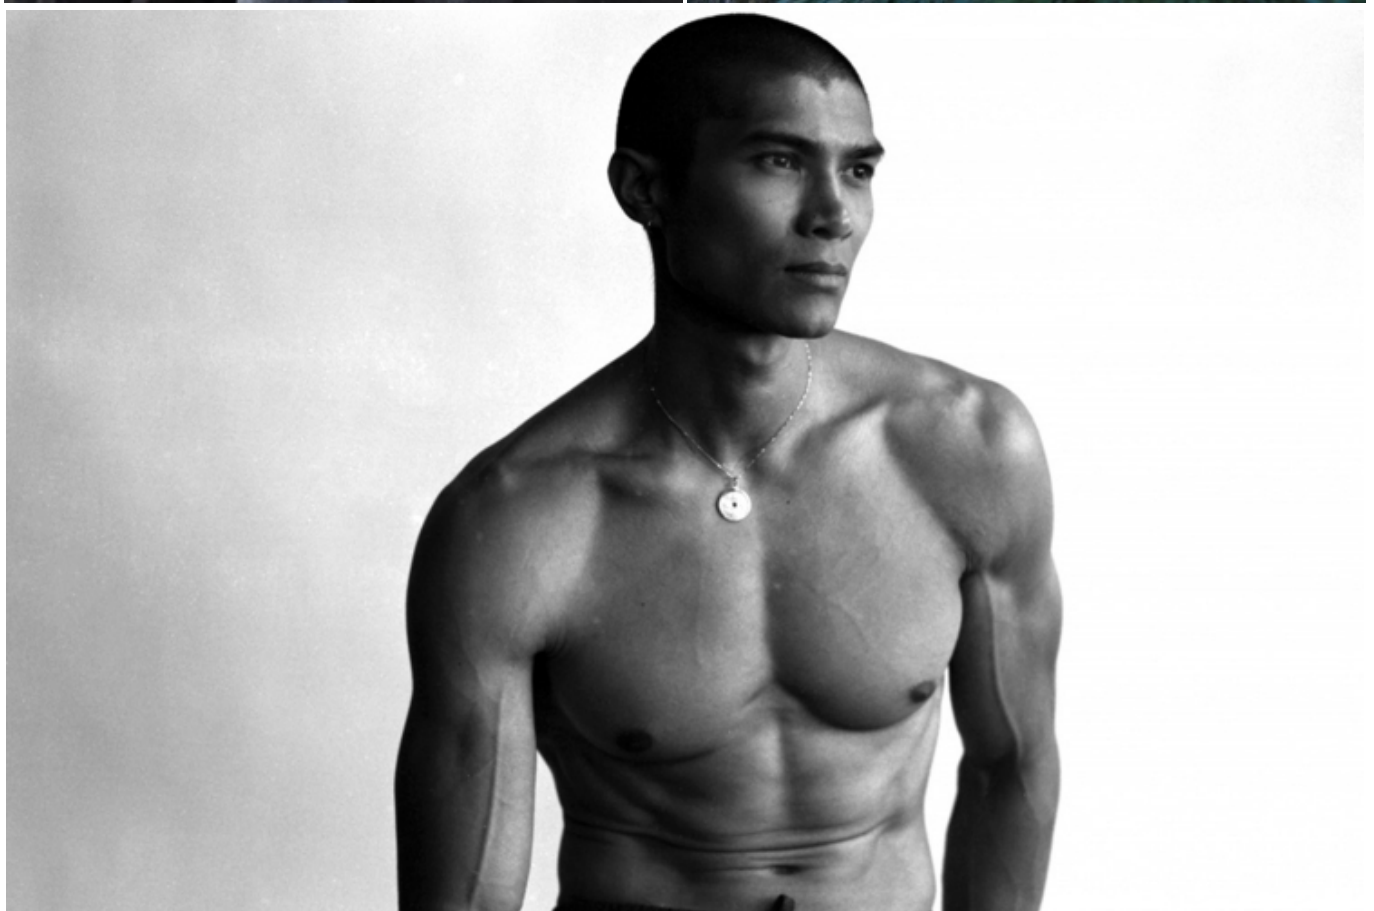

ALEX FAN

HEIGHT: 6'1" / 186 CM CHEST: 39" / 101 CM WAIST: 29" / 76 CM SHOES: 9 US / 42 EU HAIR: BLACK / NEGRO

ALEX FAN

HEIGHT: 6'1" / 186 CM CHEST: 39" / 101 CM WAIST: 29" / 76 CM SHOES: 9 US / 42 EU HAIR: BLACK / NEGRO