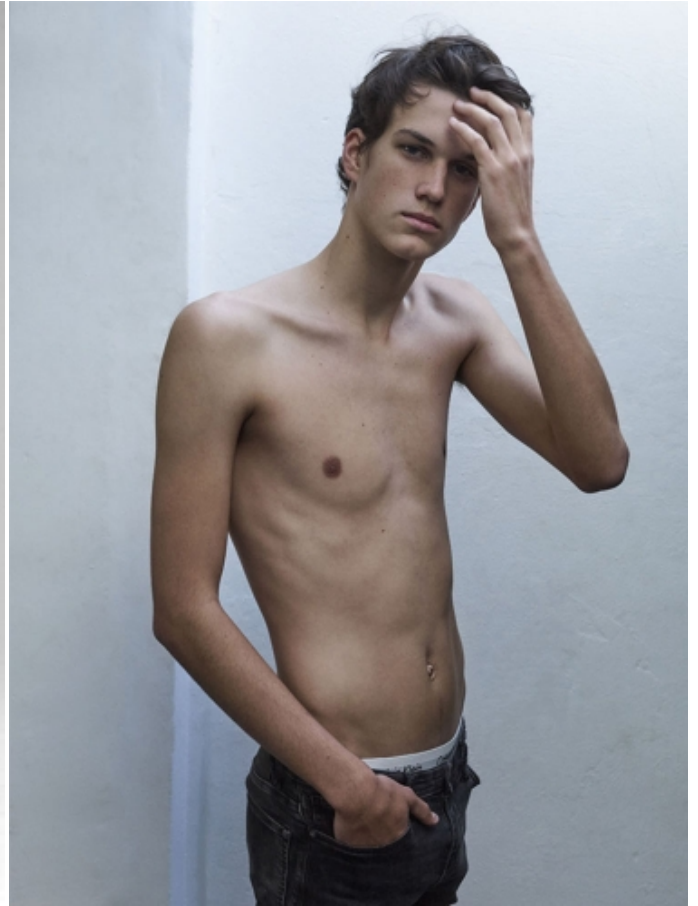

BRAM

HEIGHT: 6' 2" / 188 CM   HAIR: BROWN / CASTAÑO   EYES: BLUE / AZULES

WWW.SIGHT-MANAGEMENT.COM Pº DE GRACIA 37 2º 2ª PH +34 932 722 434