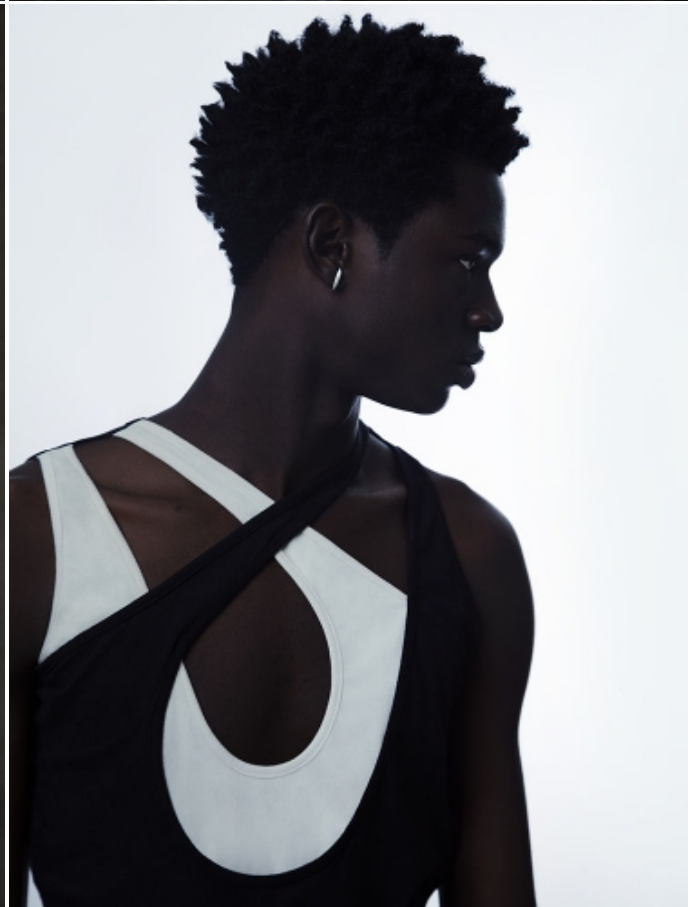

FIDELIS WILLIE

HEIGHT: 6'2" / 188 CM CHEST: 33" / 84 CM WAIST: 27" / 71 CM HIPS: 36" / 92 CM SHOES: 12 US / 45 EU HAIR: BLACK / NEGRO EYES: BROWN / MARRONES

FIDELIS WILLIE

HEIGHT: 6'2" / 188 CM CHEST: 33" / 84 CM WAIST: 27" / 71 CM HIPS: 36" / 92 CM SHOES: 12 US / 45 EU HAIR: BLACK / NEGRO EYES: BROWN / MARRONES

FIDELIS WILLIE

HEIGHT: 6'2" / 188 CM CHEST: 33" / 84 CM WAIST: 27" / 71 CM HIPS: 36" / 92 CM SHOES: 12 US / 45 EU HAIR: BLACK / NEGRO EYES: BROWN / MARRONES

WWW.SIGHT-MANAGEMENT.COM P° DE GRACIA 37 2° 2ª PH +34 932 722 434