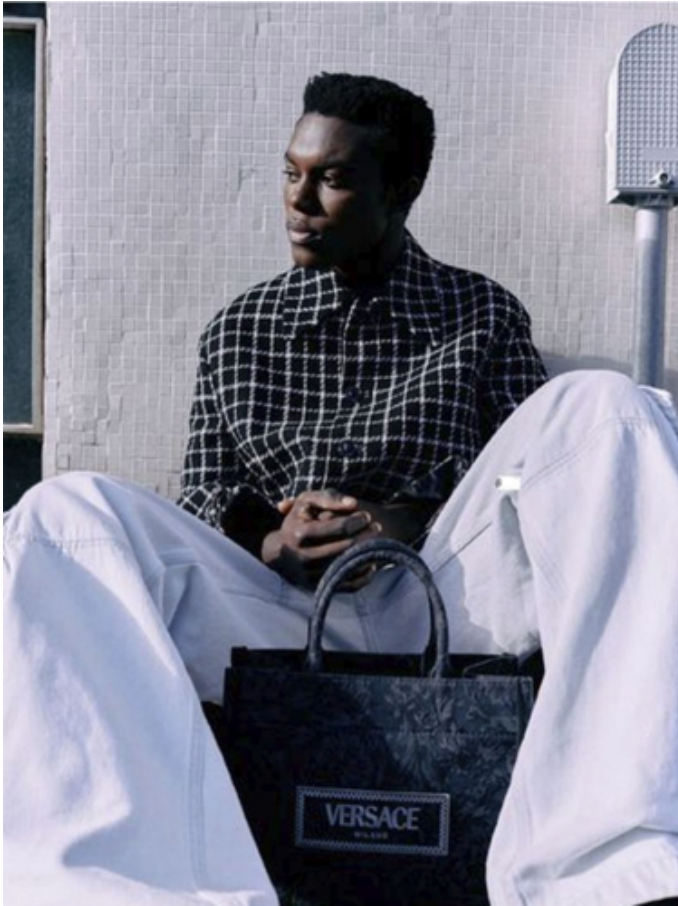

MENSAH BENJAMIN

HEIGHT: 6' 2" / 189 CM   WAIST: 27" / 71 CM   HIPS: 35" / 90 CM   SHOES: 9 US / 42 EU   HAIR: BLACK / NEGRO   EYES: BLACK / NEGROS