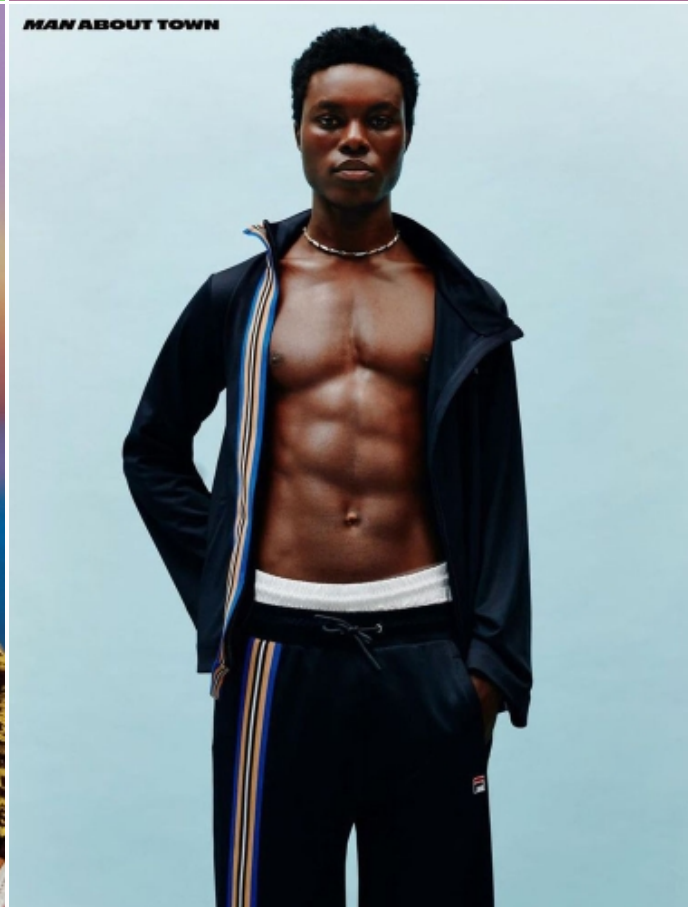

MENSAH BENJAMIN

HEIGHT: 6' 2" / 189 CM WAIST: 27" / 71 CM HIPS: 35" / 90 CM SHOES: 9 US / 42 EU HAIR: BLACK / NEGRO EYES: BLACK / NEGROS

MENSAH BENJAMIN

HEIGHT: 6' 2" / 189 CM WAIST: 27" / 71 CM HIPS: 35" / 90 CM SHOES: 9 US / 42 EU HAIR: BLACK / NEGRO EYES: BLACK / NEGROS