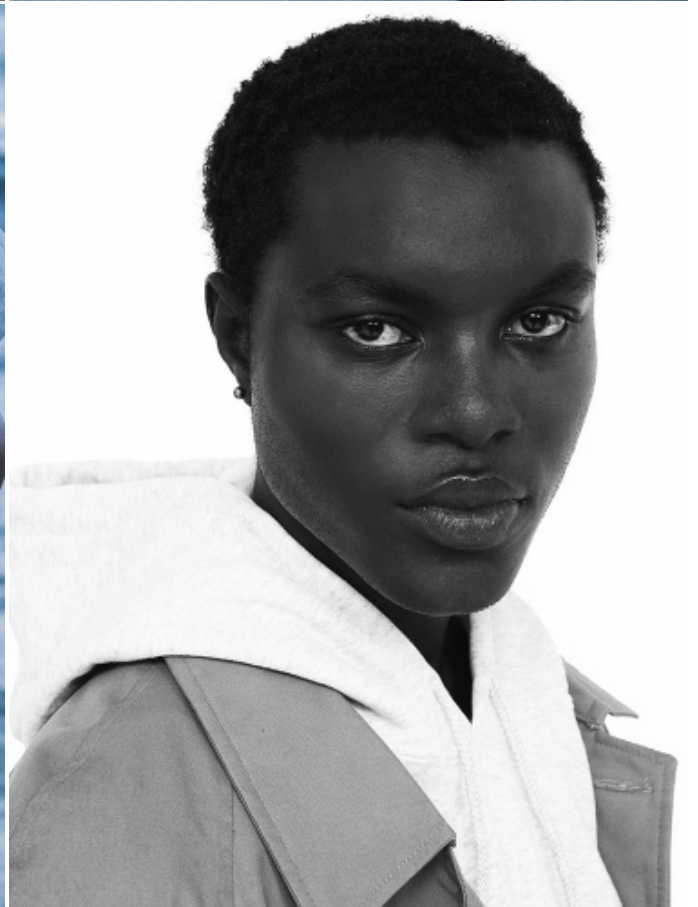

MENSAH BENJAMIN

HEIGHT: 6' 2" / 189 CM   WAIST: 27" / 71 CM   HIPS: 35" / 90 CM   SHOES: 9 US / 42 EU   HAIR: BLACK / NEGRO   EYES: BLACK / NEGROS