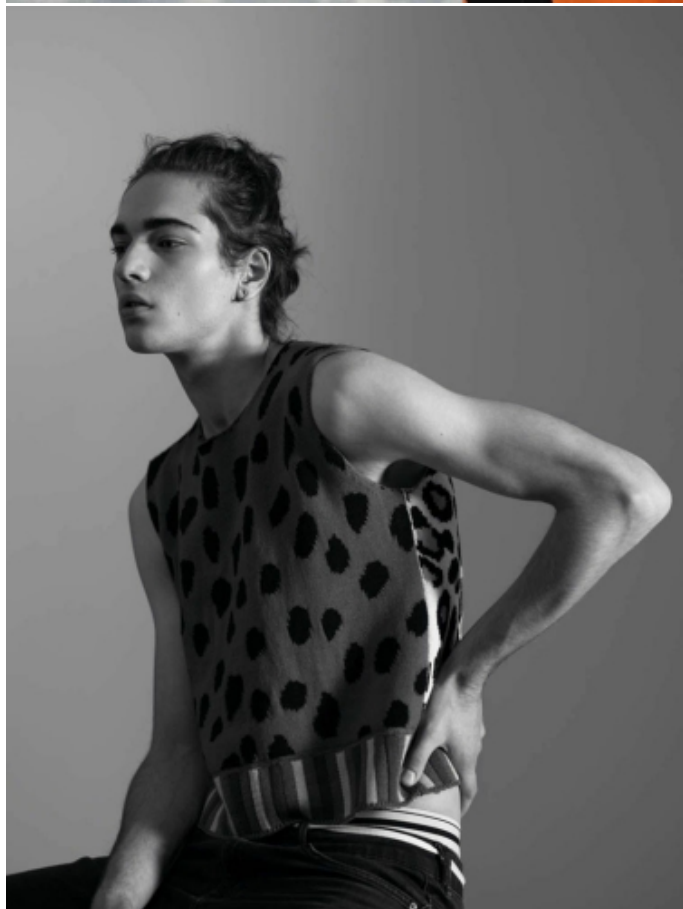

FELIX PRABITZ

HEIGHT: 6'2" / 187 CM CHEST: 33" / 86 CM WAIST: 27" / 69 CM SHOES: 10 US / 43 EU HAIR: BROWN / CASTAÑO EYES: BLUE / AZULES

FELIX PRABITZ

HEIGHT: 6'2" / 187 CM CHEST: 33" / 86 CM WAIST: 27" / 69 CM SHOES: 10 US / 43 EU HAIR: BROWN / CASTAÑO EYES: BLUE / AZULES

CALVIN KLEIN JEANS

#MYCALVINS

FELIX PRABITZ

HEIGHT: 6'2" / 187 CM CHEST: 33" / 86 CM WAIST: 27" / 69 CM SHOES: 10 US / 43 EU HAIR: BROWN / CASTAÑO EYES: BLUE / AZULES

FELIX PRABITZ

HEIGHT: 6'2" / 187 CM CHEST: 33" / 86 CM WAIST: 27" / 69 CM SHOES: 10 US / 43 EU HAIR: BROWN / CASTAÑO EYES: BLUE / AZULES