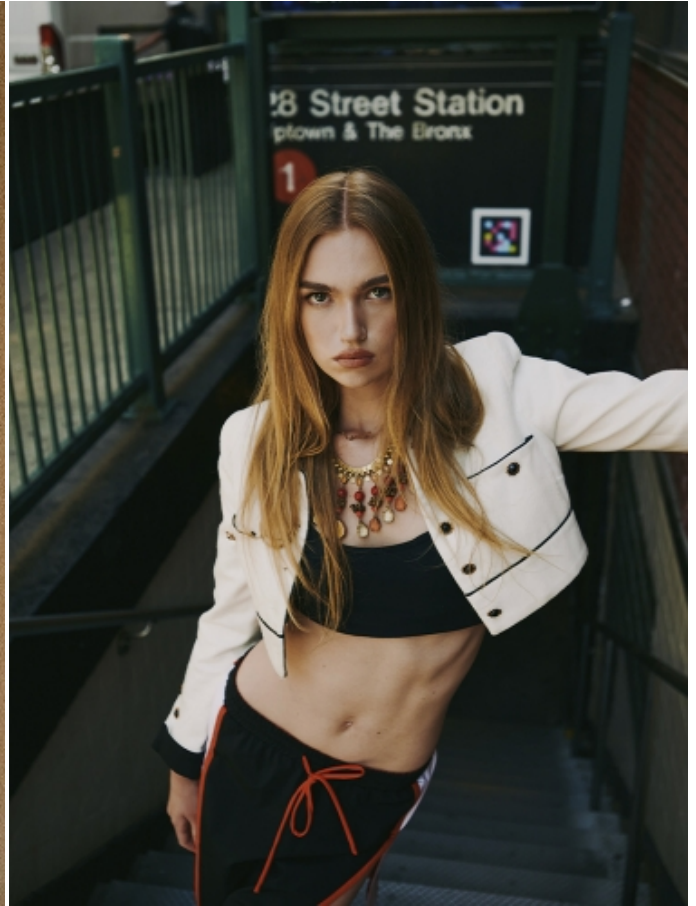

MISIA

HEIGHT: 5'10" / 177 CM BUST: 29" / 76 CM WAIST: 23" / 59 CM HIPS: 34" / 87 CM SHOES: 8 US / 39 EU HAIR: BLOND / RUBIO EYES: GREEN / VERDES

WWW.SIGHT-MANAGEMENT.COM P° DE GRACIA 37 PH +34 932 722 434