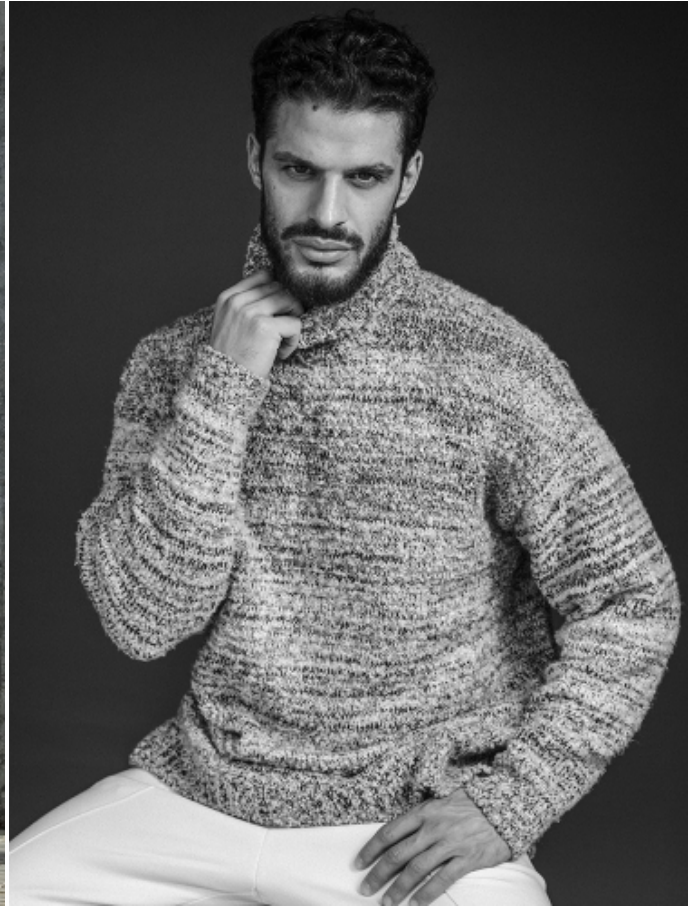

MICHELE DIANA

HEIGHT: 6'1" / 185 CM   CHEST: 40" / 104 CM   WAIST: 33" / 86 CM   HIPS: 40" / 102 CM   SHOES: 12 US / 45 EU   HAIR: BROWN / CASTAÑO   EYES: BROWN / MARRONES