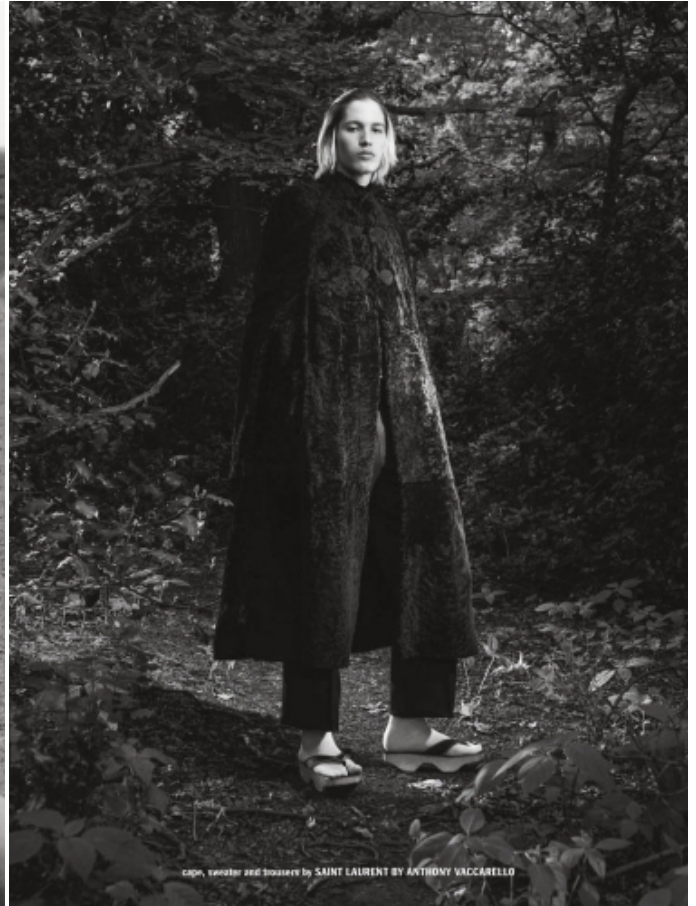

LUCAS CHANCELLOR

HEIGHT: 6'3" / 190 CM   CHEST: 36" / 93 CM   WAIST: 30" / 78 CM   SHOES: 12 US / 45 EU   HAIR: BROWN / CASTAÑO   EYES: BROWN / MARRONES

coat and trousers by ERMENO ZEGNA