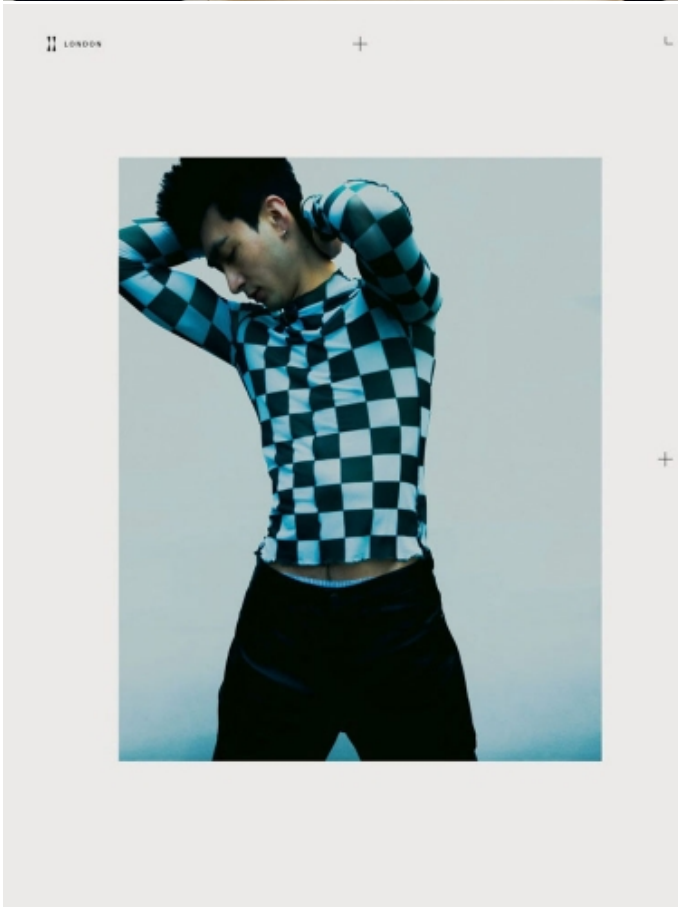

TAKUYA EBIHARA

HEIGHT: 6' 1" / 186 CM CHEST: 37" / 96 CM WAIST: 29" / 74 CM HIPS: 35" / 91 CM SHOES: 11 US / 44 EU HAIR: BLACK / NEGRO EYES: BLACK / NEGROS

TAKUYA EBIHARA

HEIGHT: 6' 1" / 186 CM CHEST: 37" / 96 CM WAIST: 29" / 74 CM HIPS: 35" / 91 CM SHOES: 11 US / 44 EU HAIR: BLACK / NEGRO EYES: BLACK / NEGROS