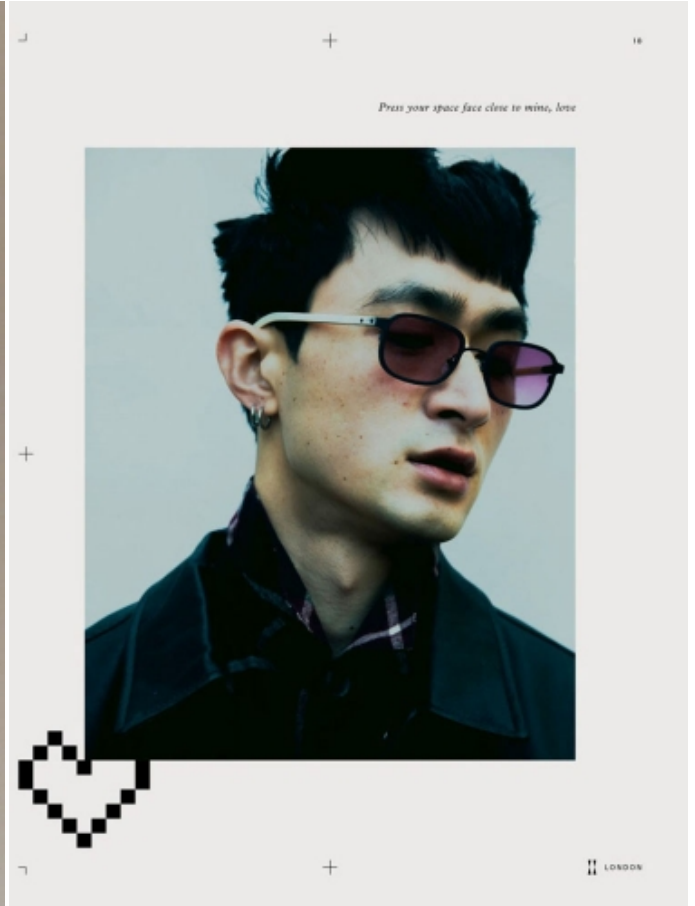

TAKUYA EBIHARA

HEIGHT: 6' 1" / 186 CM CHEST: 37" / 96 CM WAIST: 29" / 74 CM HIPS: 35" / 91 CM SHOES: 11 US / 44 EU HAIR: BLACK / NEGRO EYES: BLACK / NEGROS

TAKUYA EBIHARA

HEIGHT: 6' 1" / 186 CM CHEST: 37" / 96 CM WAIST: 29" / 74 CM HIPS: 35" / 91 CM SHOES: 11 US / 44 EU HAIR: BLACK / NEGRO EYES: BLACK / NEGROS