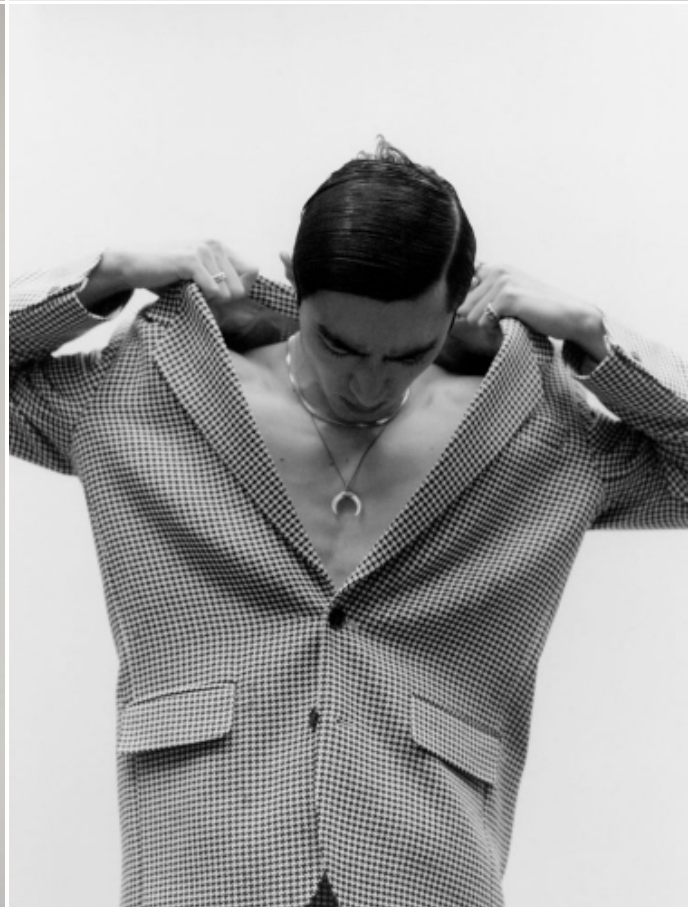

TAKUYA EBIHARA

HEIGHT: 6' 1" / 186 CM CHEST: 37" / 96 CM WAIST: 29" / 74 CM HIPS: 35" / 91 CM SHOES: 11 US / 44 EU HAIR: BLACK / NEGRO EYES: BLACK / NEGROS

TAKUYA EBIHARA

HEIGHT: 6' 1" / 186 CM CHEST: 37" / 96 CM WAIST: 29" / 74 CM HIPS: 35" / 91 CM SHOES: 11 US / 44 EU HAIR: BLACK / NEGRO EYES: BLACK / NEGROS