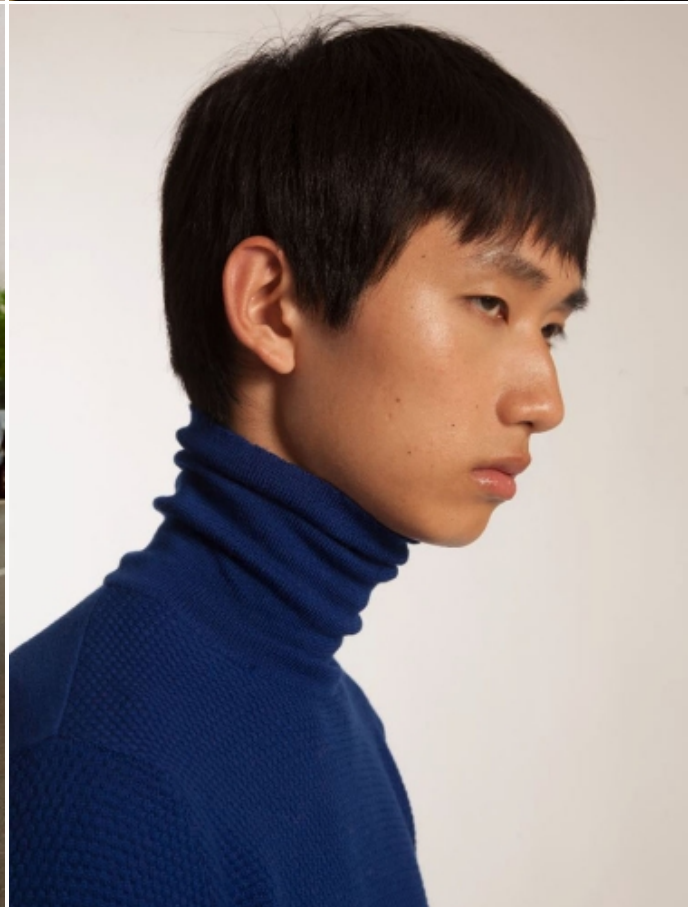

DAE

HEIGHT: 6'2" / 189 CM CHEST: 35" / 90 CM WAIST: 27" / 70 CM HIPS: 37" / 94 CM SHOES: 12 US / 45 EU HAIR: BLACK / NEGRO EYES: BLACK / NEGROS

DAE

HEIGHT: 6' 2" / 189 CM CHEST: 35" / 90 CM WAIST: 27" / 70 CM HIPS: 37" / 94 CM SHOES: 12 US / 45 EU HAIR: BLACK / NEGRO EYES: BLACK / NEGROS

DAE

HEIGHT: 6'2" / 189 CM CHEST: 35" / 90 CM WAIST: 27" / 70 CM HIPS: 37" / 94 CM SHOES: 12 US / 45 EU HAIR: BLACK / NEGRO EYES: BLACK / NEGROS

DAE

HEIGHT: 6'2" / 189 CM CHEST: 35" / 90 CM WAIST: 27" / 70 CM HIPS: 37" / 94 CM SHOES: 12 US / 45 EU HAIR: BLACK / NEGRO EYES: BLACK / NEGROS