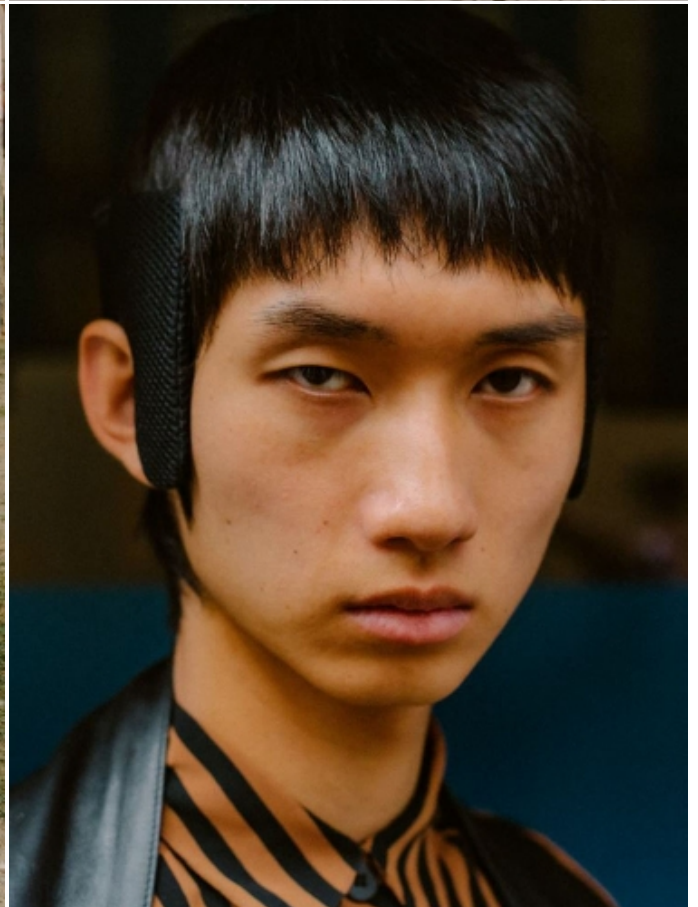

DAE

HEIGHT: 6'2" / 189 CM CHEST: 35" / 90 CM WAIST: 27" / 70 CM HIPS: 37" / 94 CM SHOES: 12 US / 45 EU HAIR: BLACK / NEGRO EYES: BLACK / NEGROS

DAE

HEIGHT: 6' 2" / 189 CM CHEST: 35" / 90 CM WAIST: 27" / 70 CM HIPS: 37" / 94 CM SHOES: 12 US / 45 EU HAIR: BLACK / NEGRO EYES: BLACK / NEGROS

DAE

HEIGHT: 6'2" / 189 CM CHEST: 35" / 90 CM WAIST: 27" / 70 CM HIPS: 37" / 94 CM SHOES: 12 US / 45 EU HAIR: BLACK / NEGRO EYES: BLACK / NEGROS

DAE

HEIGHT: 6'2" / 189 CM CHEST: 35" / 90 CM WAIST: 27" / 70 CM HIPS: 37" / 94 CM SHOES: 12 US / 45 EU HAIR: BLACK / NEGRO EYES: BLACK / NEGROS