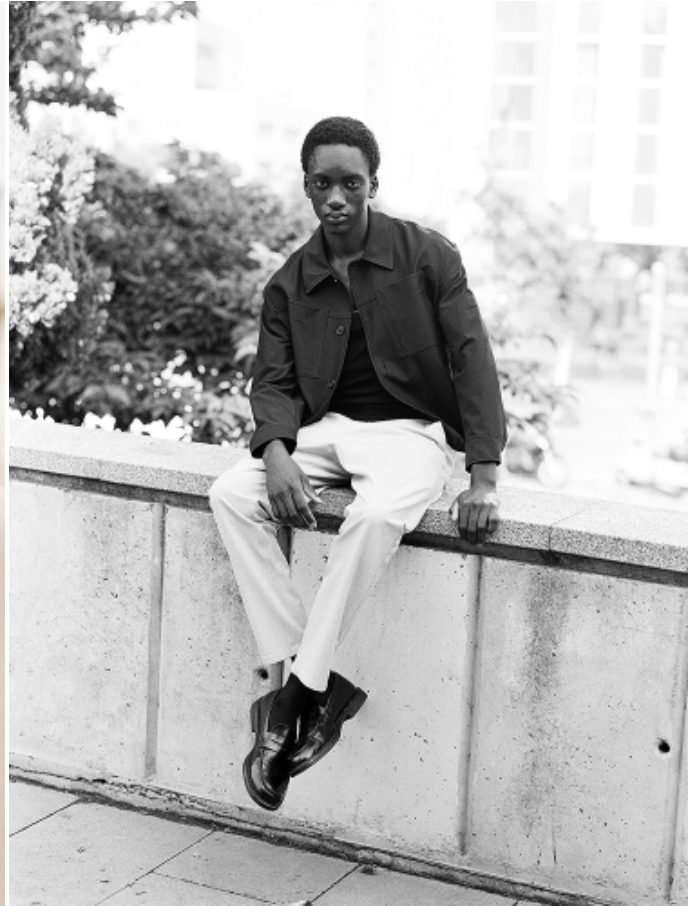

KHADIM DIA

HEIGHT: 6'2" / 188 CM   CHEST: 33" / 86 CM   WAIST: 28" / 73 CM   HIPS: 37" / 96 CM   SHOES: 12 US / 45 EU   HAIR: BROWN / CASTAÑO   EYES: BROWN / MARRONES