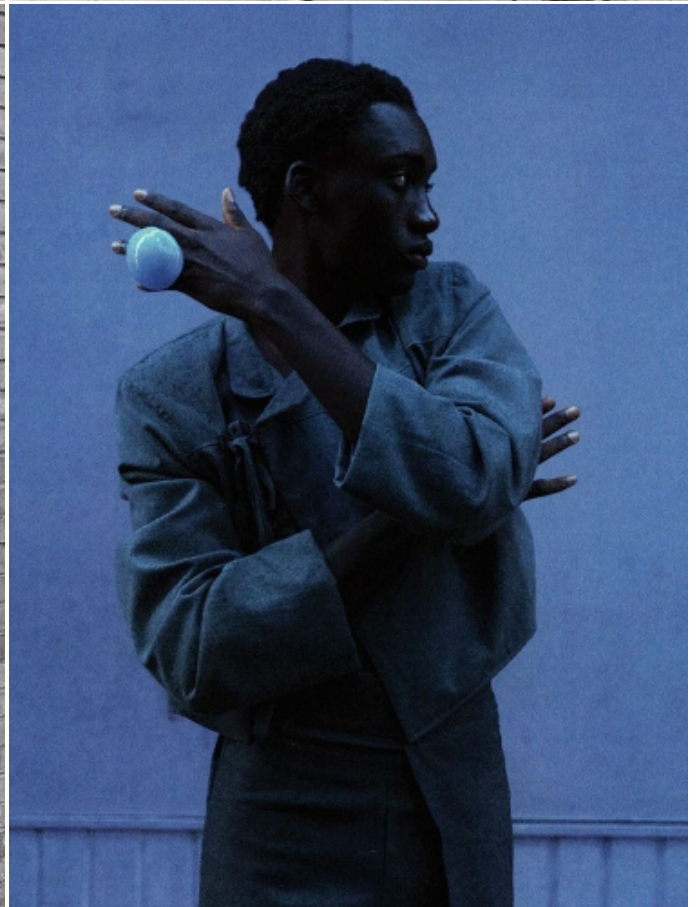

KHADIM DIA

HEIGHT: 6'2" / 188 CM   CHEST: 33" / 86 CM   WAIST: 28" / 73 CM   HIPS: 37" / 96 CM   SHOES: 12 US / 45 EU   HAIR: BROWN / CASTAÑO   EYES: BROWN / MARRONES