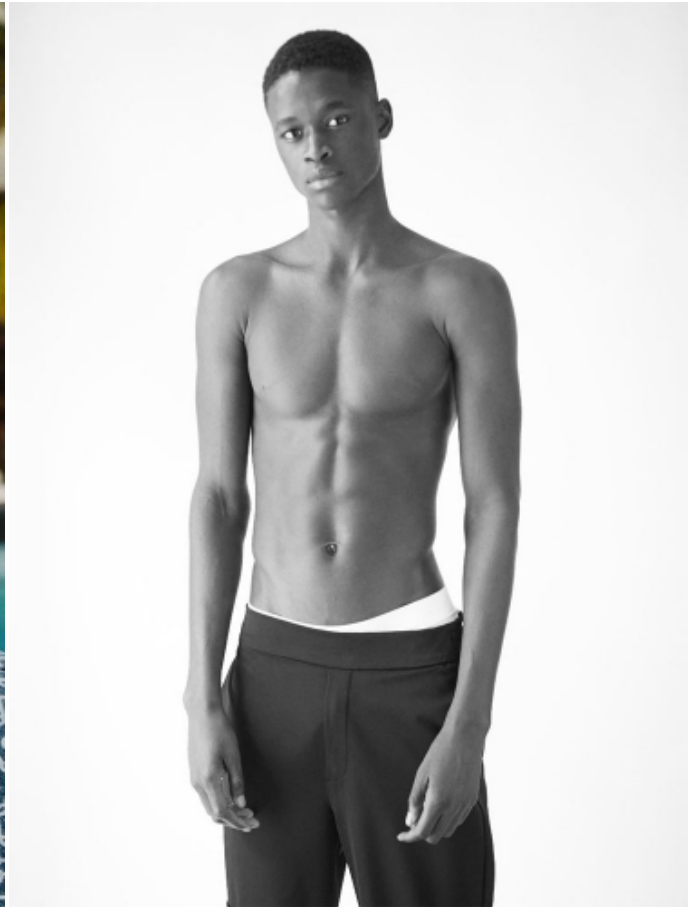

ABLAYE SOW

HEIGHT: 6'2" / 188 CM CHEST: 36" / 92 CM WAIST: 26" / 68 CM HIPS: 36" / 92 CM SHOES: 10 US / 43 EU HAIR: BLACK / NEGRO EYES: BROWN / MARRONES

ABLAYE SOW

HEIGHT: 6'2" / 188 CM CHEST: 36" / 92 CM WAIST: 26" / 68 CM HIPS: 36" / 92 CM SHOES: 10 US / 43 EU HAIR: BLACK / NEGRO EYES: BROWN / MARRONES

VOGUE

ABLAYE SOW

HEIGHT: 6'2" / 188 CM CHEST: 36" / 92 CM WAIST: 26" / 68 CM HIPS: 36" / 92 CM SHOES: 10 US / 43 EU HAIR: BLACK / NEGRO EYES: BROWN / MARRONES

ABLAYE SOW

HEIGHT: 6'2" / 188 CM CHEST: 36" / 92 CM WAIST: 26" / 68 CM HIPS: 36" / 92 CM SHOES: 10 US / 43 EU HAIR: BLACK / NEGRO EYES: BROWN / MARRONES

ABLAYE SOW

HEIGHT: 6'2" / 188 CM CHEST: 36" / 92 CM WAIST: 26" / 68 CM HIPS: 36" / 92 CM SHOES: 10 US / 43 EU HAIR: BLACK / NEGRO EYES: BROWN / MARRONES