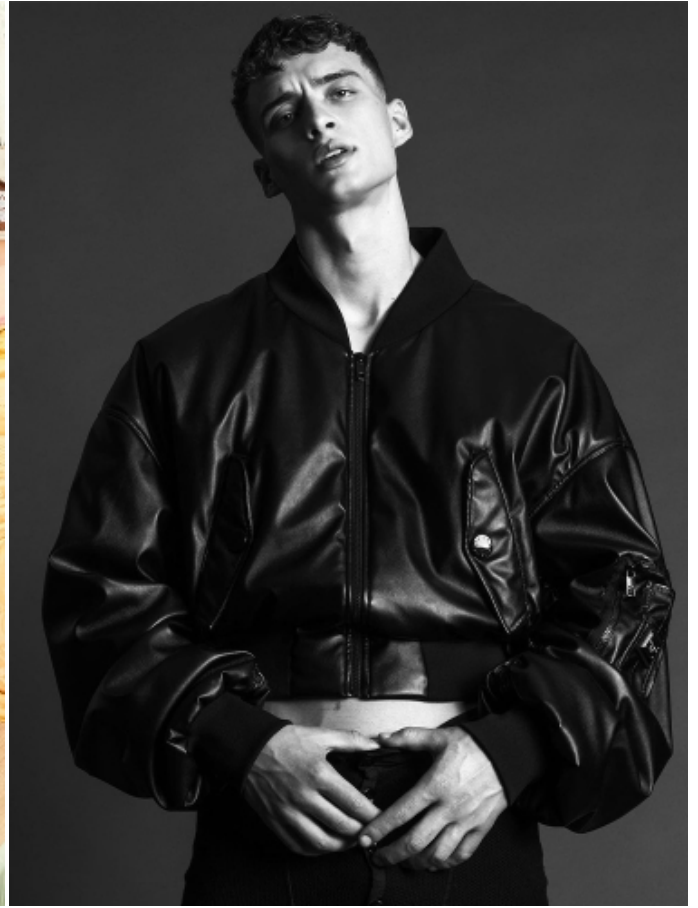

KAI TAYLOR

HEIGHT: 6'2" / 188 CM   CHEST: 38" / 99 CM   WAIST: 31" / 81 CM   SHOES: 10 US / 43 EU   HAIR: BROWN / CASTAÑO   EYES: BLUE / AZULES