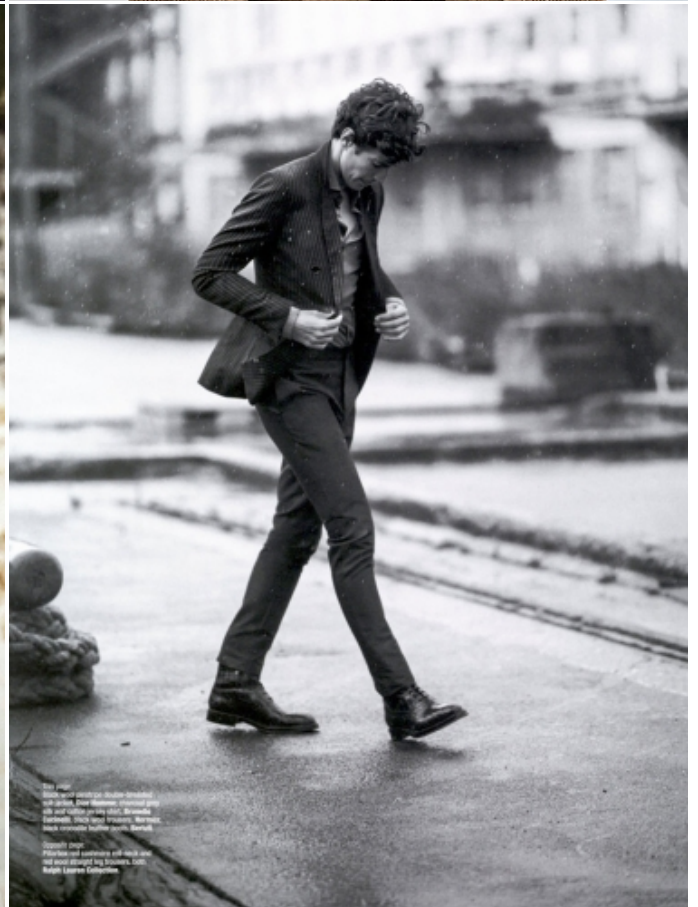

ORIOLELCACHO

HEIGHT: 6'1" / 185 CM   CHEST: 37" / 96 CM   WAIST: 30" / 77 CM   HIPS: 35" / 91 CM   SHOES: 11 US / 44 EU   HAIR: BROWN / CASTAÑO   EYES: GREEN BLUE / VERDE AZULES