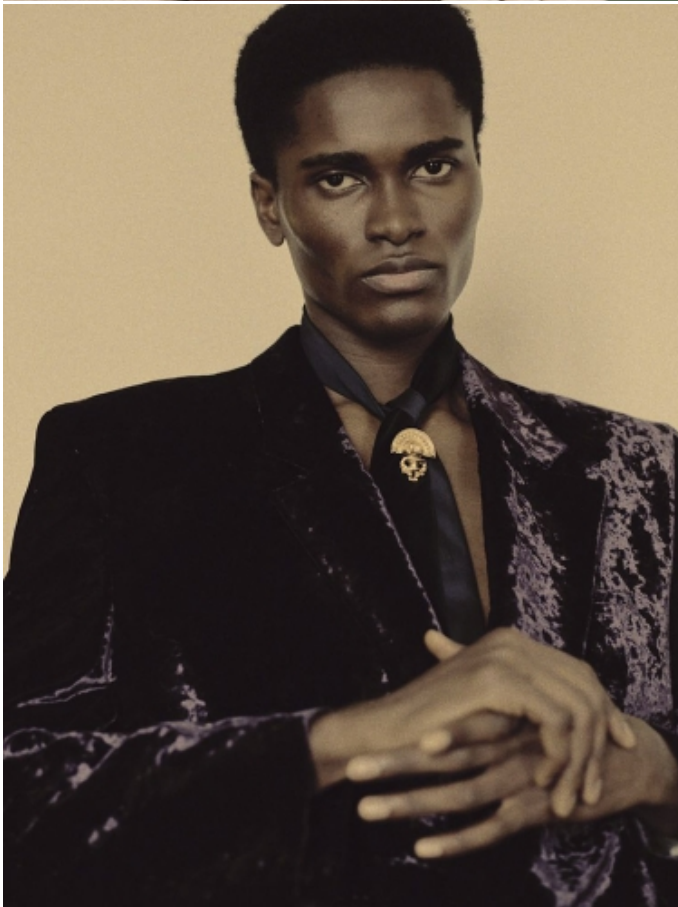

OBA NIJESU

HEIGHT: 6' 1" / 186 CM CHEST: 30" / 78 CM WAIST: 27" / 70 CM SHOES: 10 US / 43 EU HAIR: BLACK / NEGRO EYES: BLACK / NEGROS

OBA NIJESU

HEIGHT: 6' 1" / 186 CM CHEST: 30" / 78 CM WAIST: 27" / 70 CM SHOES: 10 US / 43 EU HAIR: BLACK / NEGRO EYES: BLACK / NEGROS