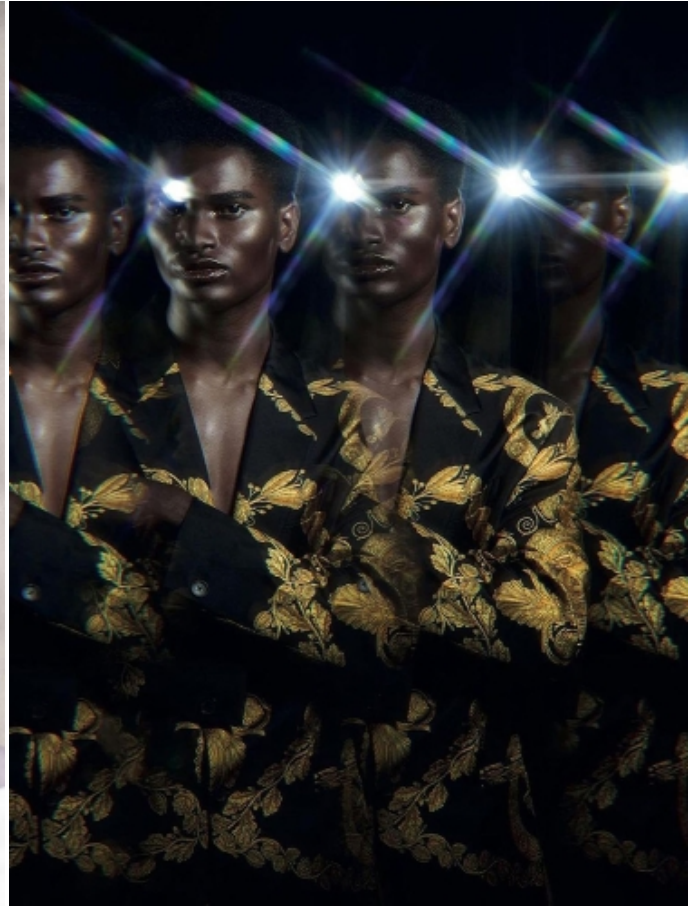

OBA NIJESU

HEIGHT: 6' 1" / 186 CM CHEST: 30" / 78 CM WAIST: 27" / 70 CM SHOES: 10 US / 43 EU HAIR: BLACK / NEGRO EYES: BLACK / NEGROS

OBA NIJESU

HEIGHT: 6' 1" / 186 CM CHEST: 30" / 78 CM WAIST: 27" / 70 CM SHOES: 10 US / 43 EU HAIR: BLACK / NEGRO EYES: BLACK / NEGROS