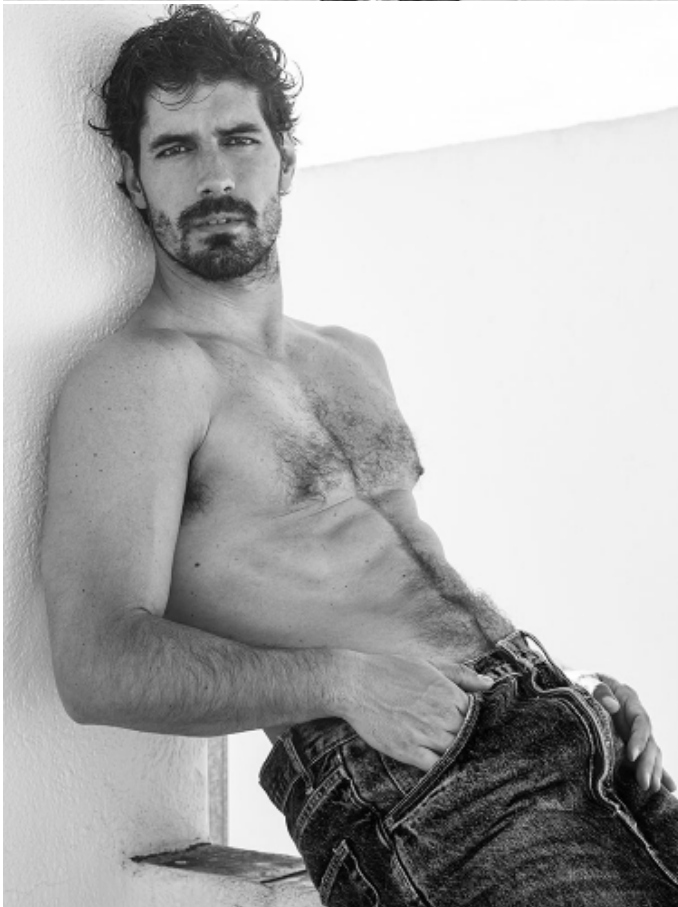

# PABLO GARCÍA

HEIGHT: 5'12" / 182 CM   CHEST: 37" / 95 CM   WAIST: 31" / 79 CM   HIPS: 38" / 97 CM   SHOES: 9 US / 42 EU   HAIR: BROWN / CASTAÑO   EYES: BROWN / MARRONES