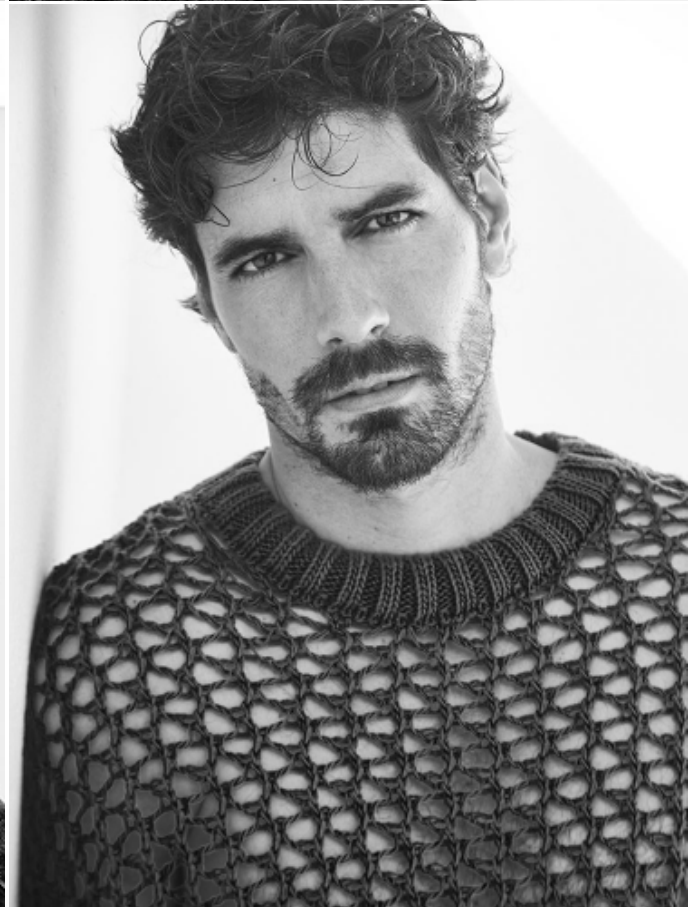

# PABLO GARCÍA

HEIGHT: 5'12" / 182 CM   CHEST: 37" / 95 CM   WAIST: 31" / 79 CM   HIPS: 38" / 97 CM   SHOES: 9 US / 42 EU   HAIR: BROWN / CASTAÑO   EYES: BROWN / MARRONES