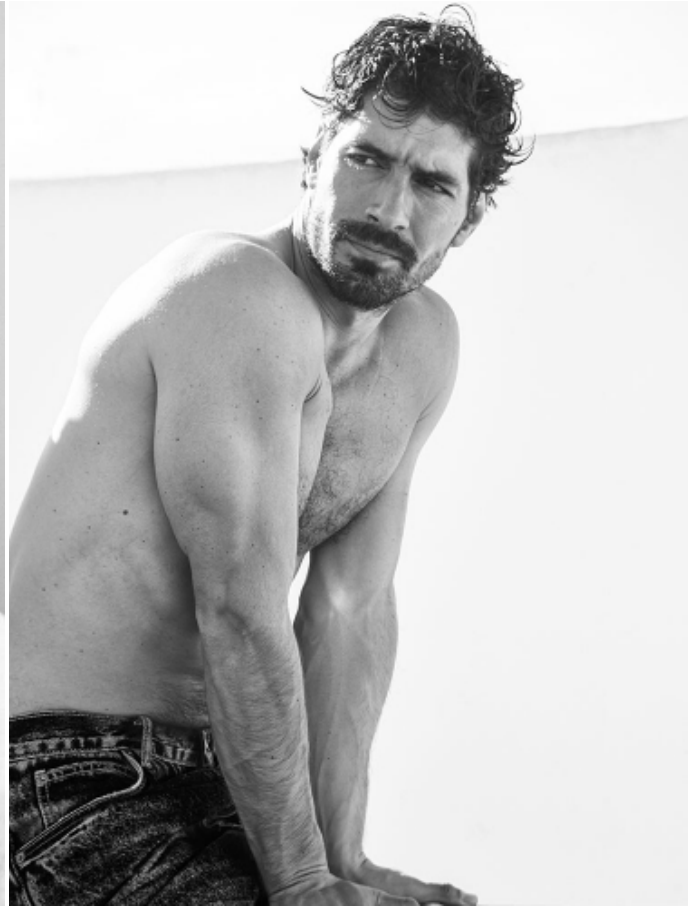

# PABLO GARCÍA

HEIGHT: 5'12" / 182 CM   CHEST: 37" / 95 CM   WAIST: 31" / 79 CM   HIPS: 38" / 97 CM   SHOES: 9 US / 42 EU   HAIR: BROWN / CASTAÑO   EYES: BROWN / MARRONES