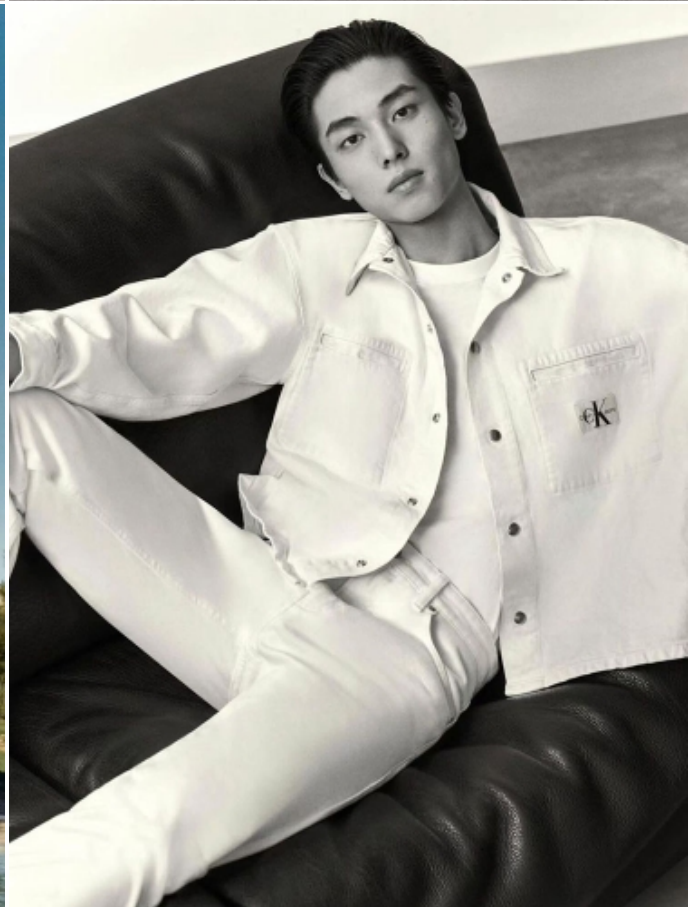

CHENG QIANG

HEIGHT: 6' 2" / 189 CM CHEST: 35" / 91 CM WAIST: 27" / 71 CM HIPS: 35" / 90 CM SHOES: 11 US / 44 EU HAIR: BLACK / NEGRO EYES: BLACK / NEGROS

CHENG QIANG

HEIGHT: 6' 2" / 189 CM CHEST: 35" / 91 CM WAIST: 27" / 71 CM HIPS: 35" / 90 CM SHOES: 11 US / 44 EU HAIR: BLACK / NEGRO EYES: BLACK / NEGROS