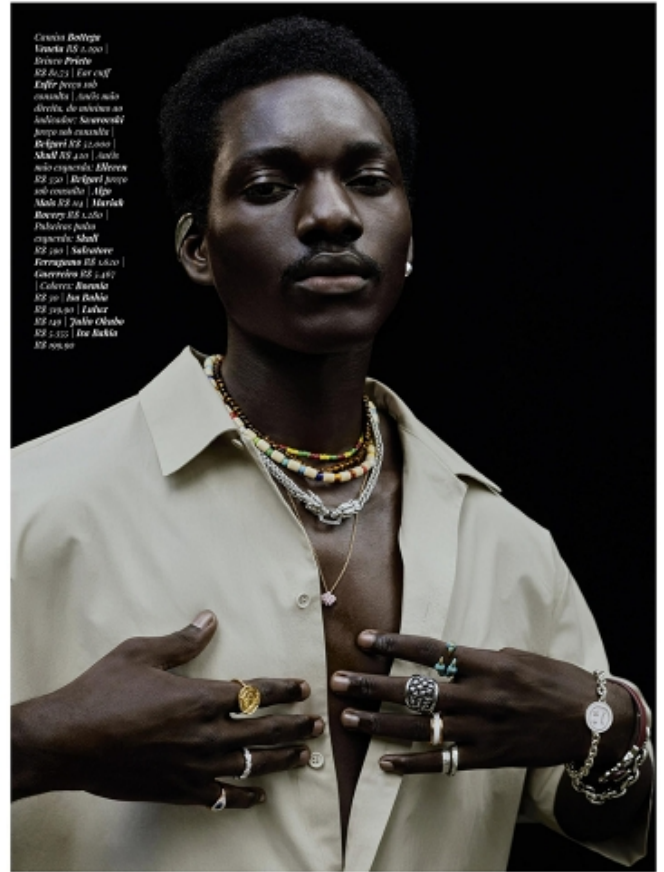

MUSTAFAR BRAULIO

HEIGHT: 0'0" / 1CM SHOES: 11 US / 44 EU HAIR: BLACK / NEGRO EYES: BLACK / NEGROS