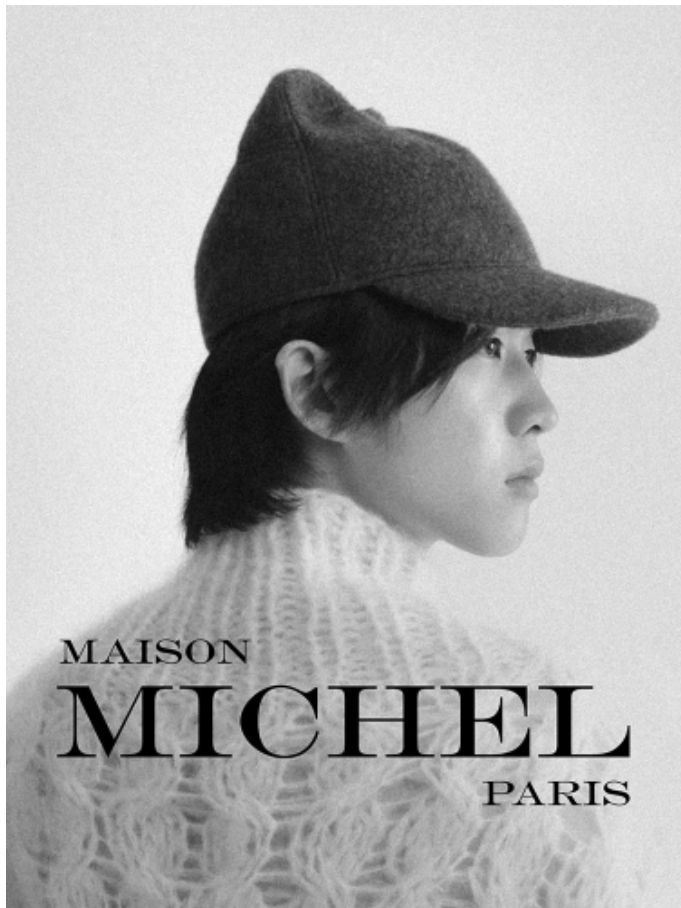

YU HIMCHAN

HEIGHT: 6' 2" / 187 CM CHEST: 33" / 85 CM WAIST: 27" / 70 CM HIPS: 34" / 87 CM SHOES: 10 US / 43 EU HAIR: BLACK / NEGRO EYES: BROWN / MARRONES

YU HIMCHAN

HEIGHT: 6' 2" / 187 CM CHEST: 33" / 85 CM WAIST: 27" / 70 CM HIPS: 34" / 87 CM SHOES: 10 US / 43 EU HAIR: BLACK / NEGRO EYES: BROWN / MARRONES