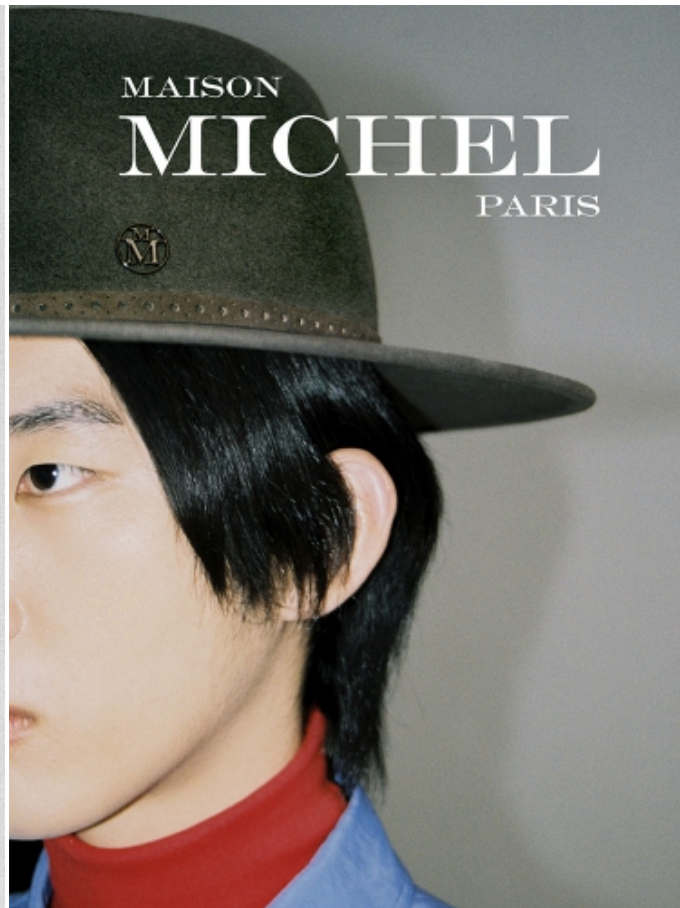

YU HIMCHAN

HEIGHT: 6' 2" / 187 CM CHEST: 33" / 85 CM WAIST: 27" / 70 CM HIPS: 34" / 87 CM SHOES: 10 US / 43 EU HAIR: BLACK / NEGRO EYES: BROWN / MARRONES

YU HIMCHAN

HEIGHT: 6' 2" / 187 CM CHEST: 33" / 85 CM WAIST: 27" / 70 CM HIPS: 34" / 87 CM SHOES: 10 US / 43 EU HAIR: BLACK / NEGRO EYES: BROWN / MARRONES