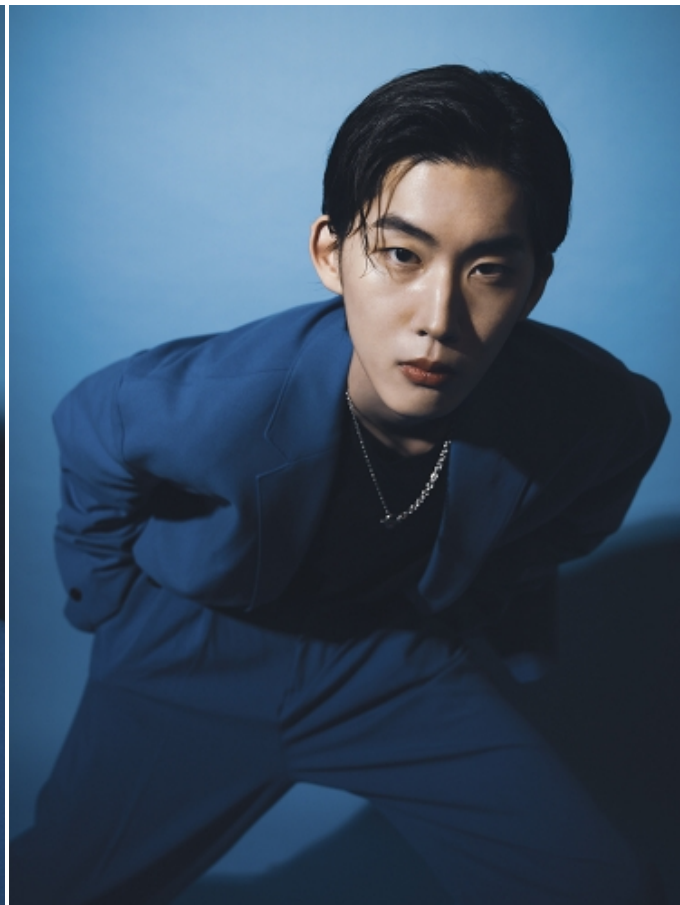

YU HIMCHAN

HEIGHT: 6' 2" / 187 CM CHEST: 33" / 85 CM WAIST: 27" / 70 CM HIPS: 34" / 87 CM SHOES: 10 US / 43 EU HAIR: BLACK / NEGRO EYES: BROWN / MARRONES

YU HIMCHAN

HEIGHT: 6' 2" / 187 CM CHEST: 33" / 85 CM WAIST: 27" / 70 CM HIPS: 34" / 87 CM SHOES: 10 US / 43 EU HAIR: BLACK / NEGRO EYES: BROWN / MARRONES