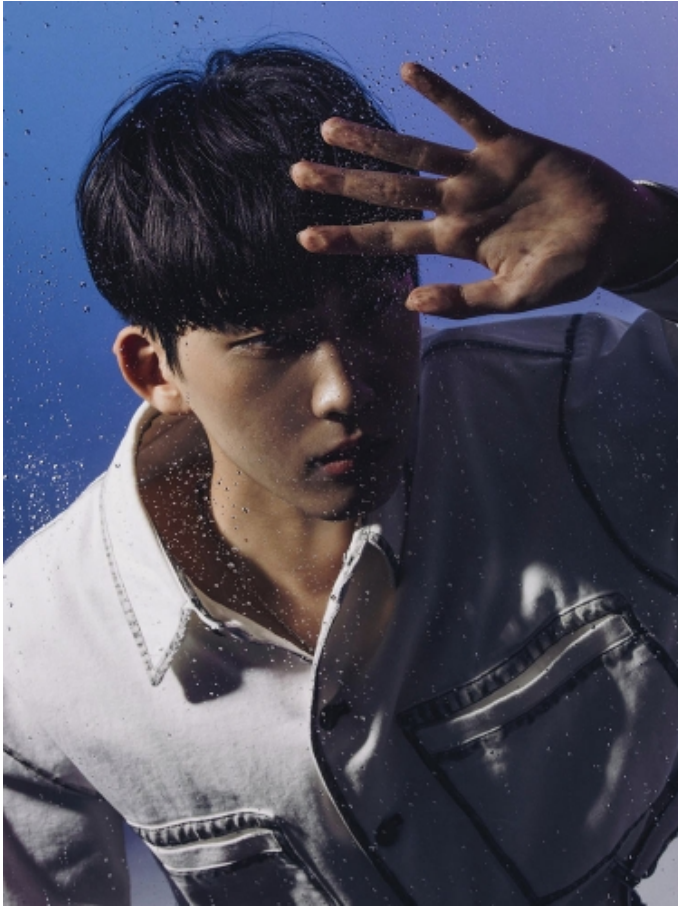

YU HIMCHAN

HEIGHT: 6' 2" / 187 CM CHEST: 33" / 85 CM WAIST: 27" / 70 CM HIPS: 34" / 87 CM SHOES: 10 US / 43 EU HAIR: BLACK / NEGRO EYES: BROWN / MARRONES

YU HIMCHAN

HEIGHT: 6' 2" / 187 CM CHEST: 33" / 85 CM WAIST: 27" / 70 CM HIPS: 34" / 87 CM SHOES: 10 US / 43 EU HAIR: BLACK / NEGRO EYES: BROWN / MARRONES