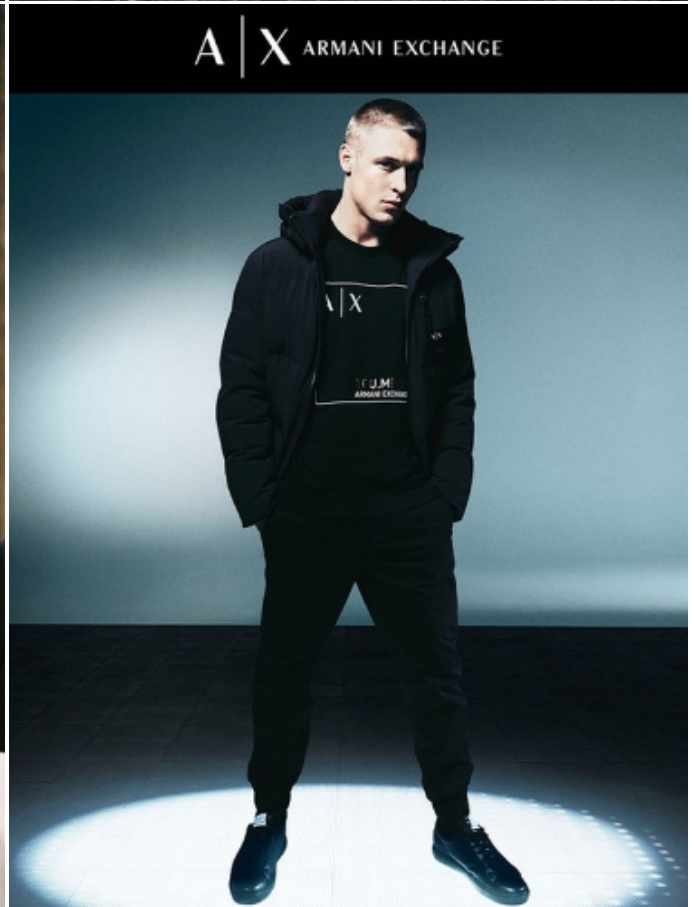

# HUNTER WARR

HEIGHT: 6'1" / 185 CM   CHEST: 39" / 100 CM   WAIST: 31" / 81 CM   SHOES: 12 US / 45 EU   HAIR: DARK BLOND / RUBIO OSCURO   EYES: BLUE / AZULES