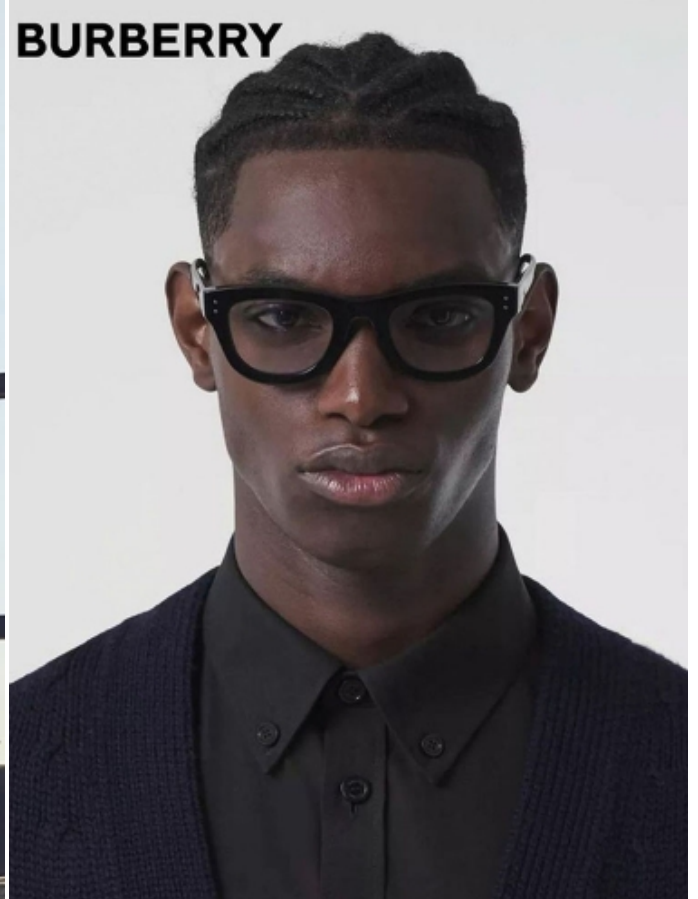

# KENNY EGUEGU

HEIGHT: 6'2" / 187 CM   CHEST: 37" / 95 CM   WAIST: 32" / 82 CM   HIPS: 38" / 97 CM   SHOES: 12 US / 45 EU   HAIR: BLACK / NEGRO   EYES: BROWN / MARRONES

  
**STONE ISLAND**

**BURBERRY**